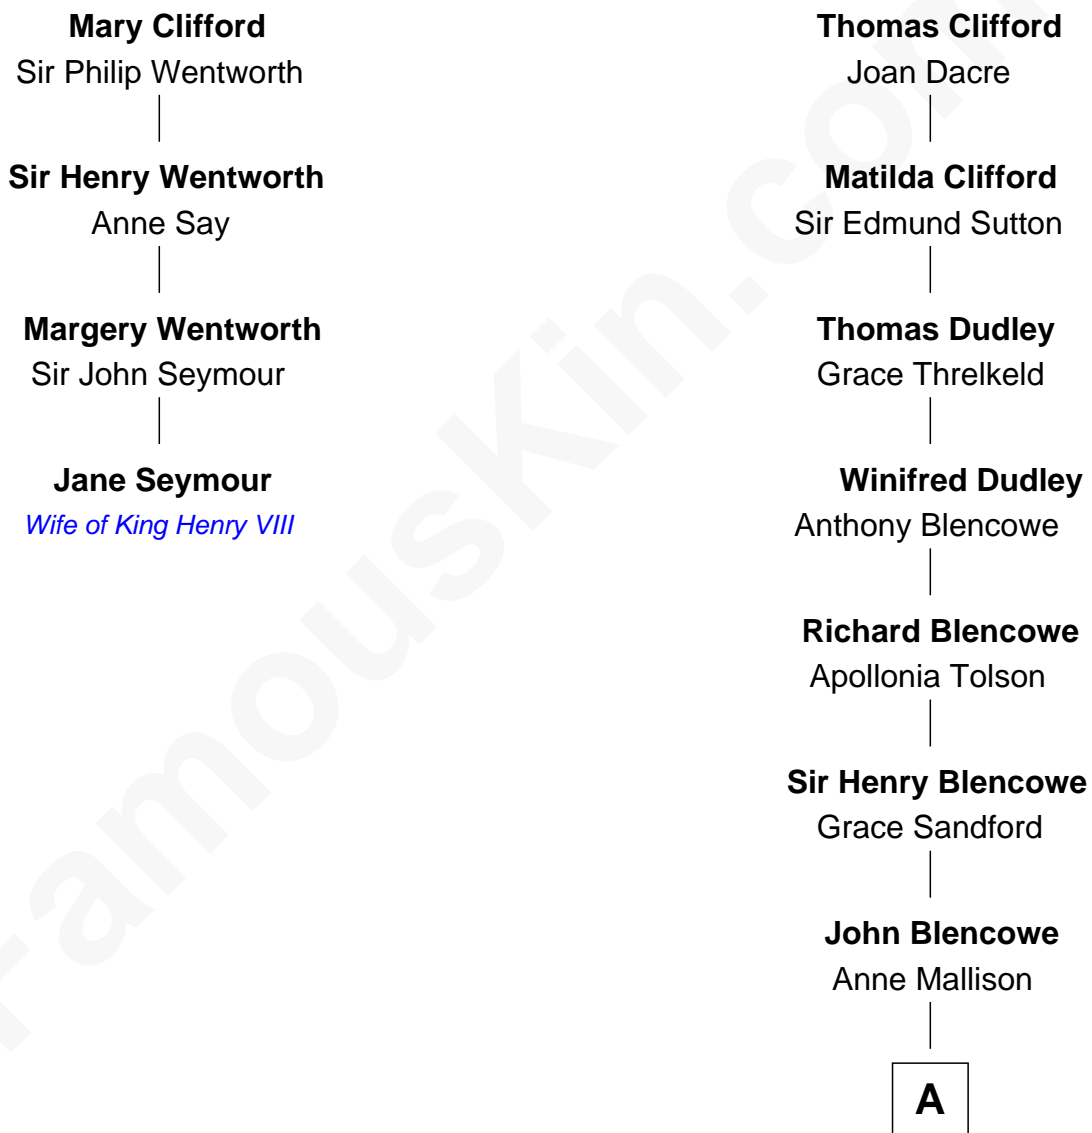

FamousKin.com Relationship Chart of

Jane Seymour

3rd Wife of King Henry VIII

3rd cousin 11 times removed of

Fitzhugh Lee

40th Governor of Virginia

Sir John Clifford

Elizabeth Percy

A

Elizabeth Blencowe

Henry Thompson

Sir William Thompson

Mary Stephens

Stephens Thompson

Dorothea Tanton

Ann Thompson