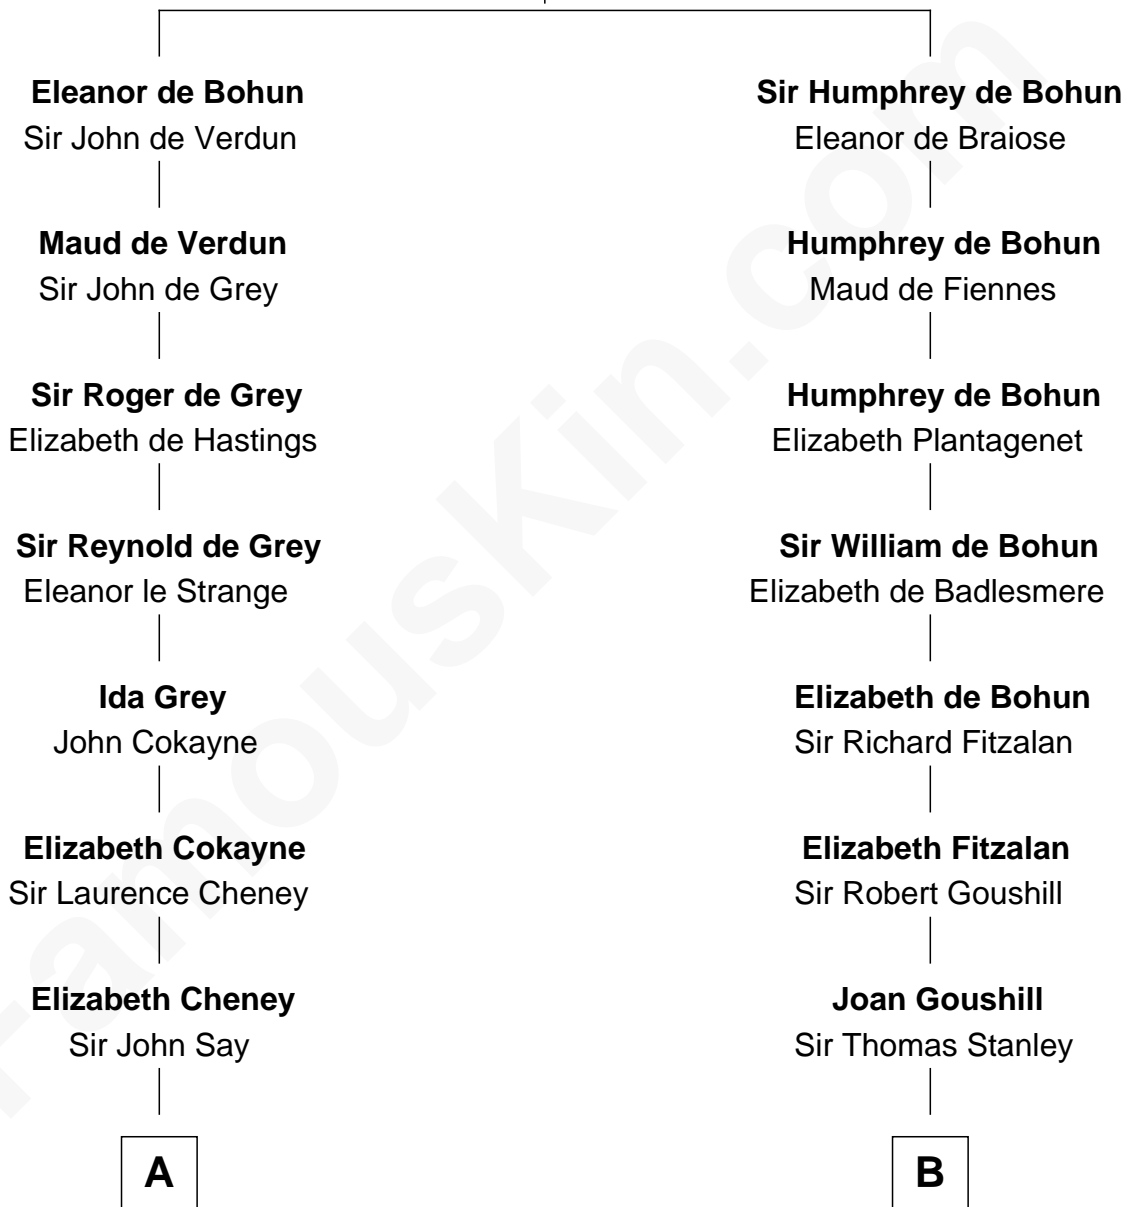

FamousKin.com Relationship Chart of

Jane Seymour

3rd Wife of King Henry VIII

9th cousin 8 times removed of

Thomas Sim Lee

2nd and 7th Governor of Maryland

Sir Humphrey de Bohun

Maud of Eu

A

Anne Say
Sir Henry Wentworth

Margery Wentworth
Sir John Seymour

Jane Seymour
Wife of King Henry VIII

B

Katherine Stanley
Sir John Savage

Dulcia Savage
Sir Henry Bold

Maud Bold
Thomas Gerard