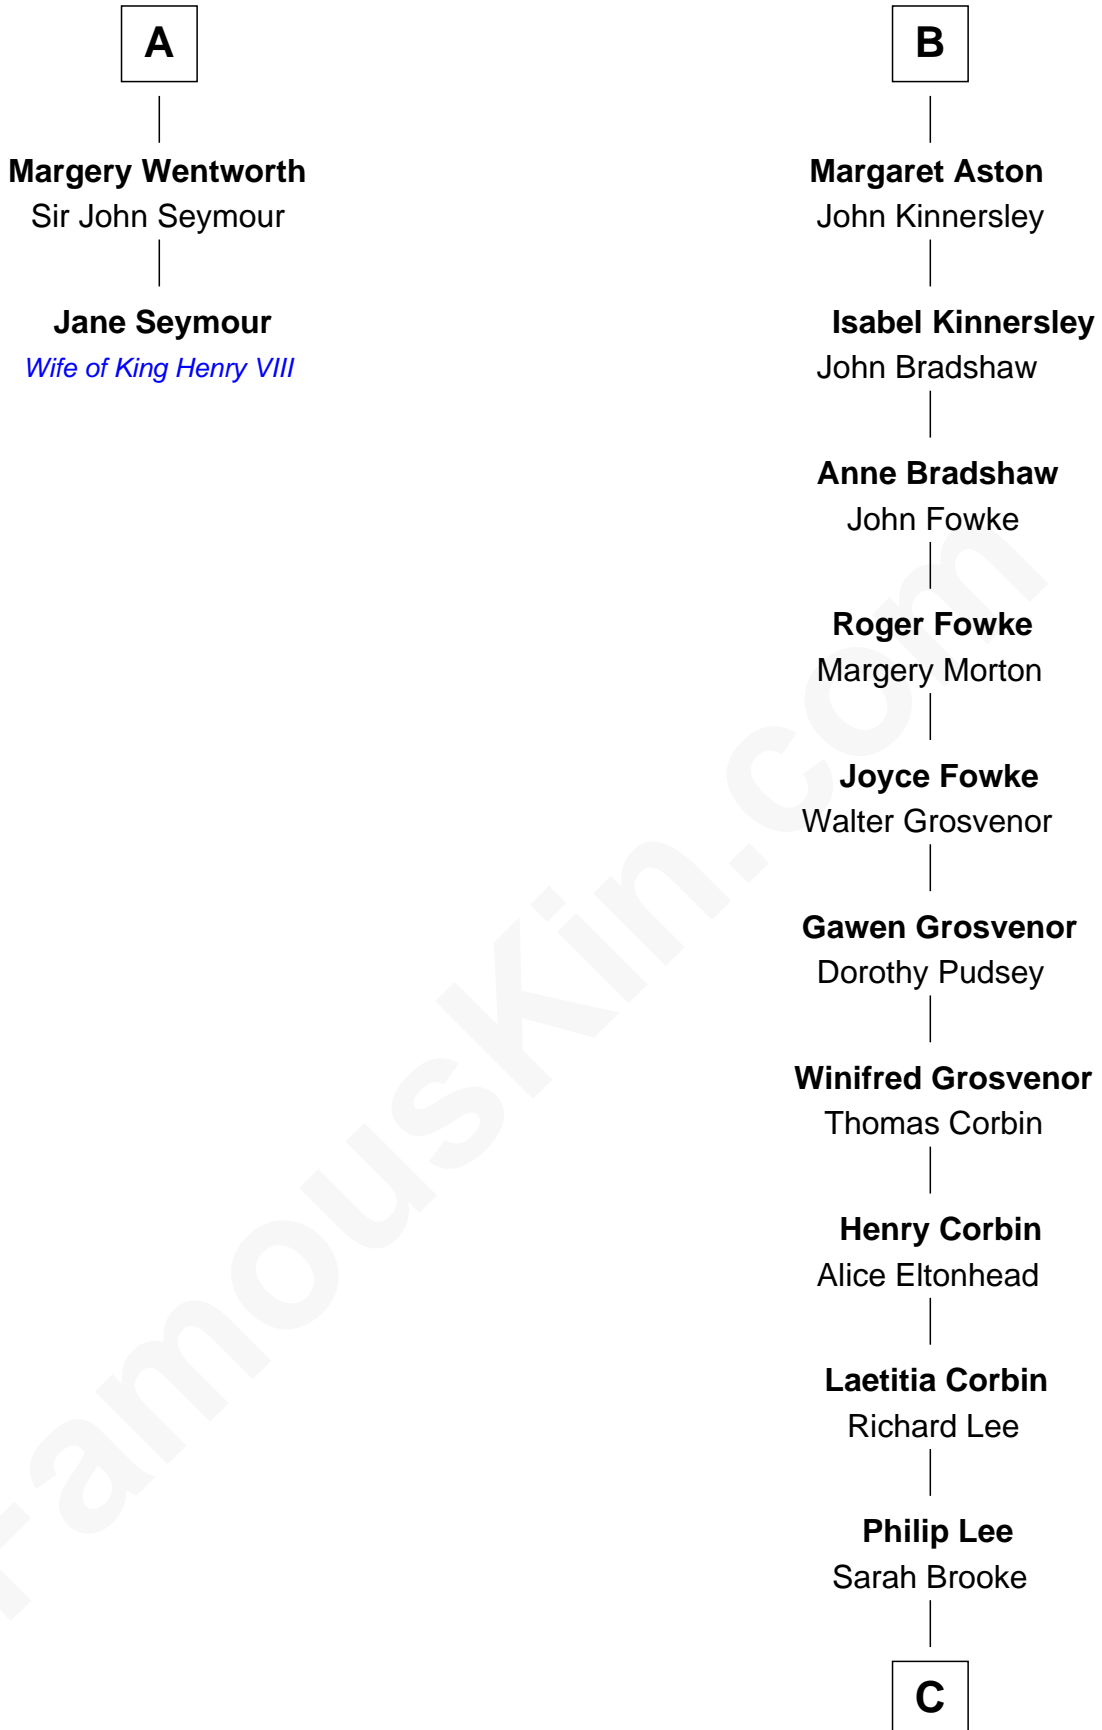

FamousKin.com Relationship Chart of

Jane Seymour

3rd Wife of King Henry VIII

8th cousin 10 times removed of

Thomas Sim Lee

2nd and 7th Governor of Maryland

William de Ros
Maude de Vaux

C

Thomas Lee
Christiana Sim

Thomas Sim Lee

2nd and 7th Governor of Maryland

FamousKin.com