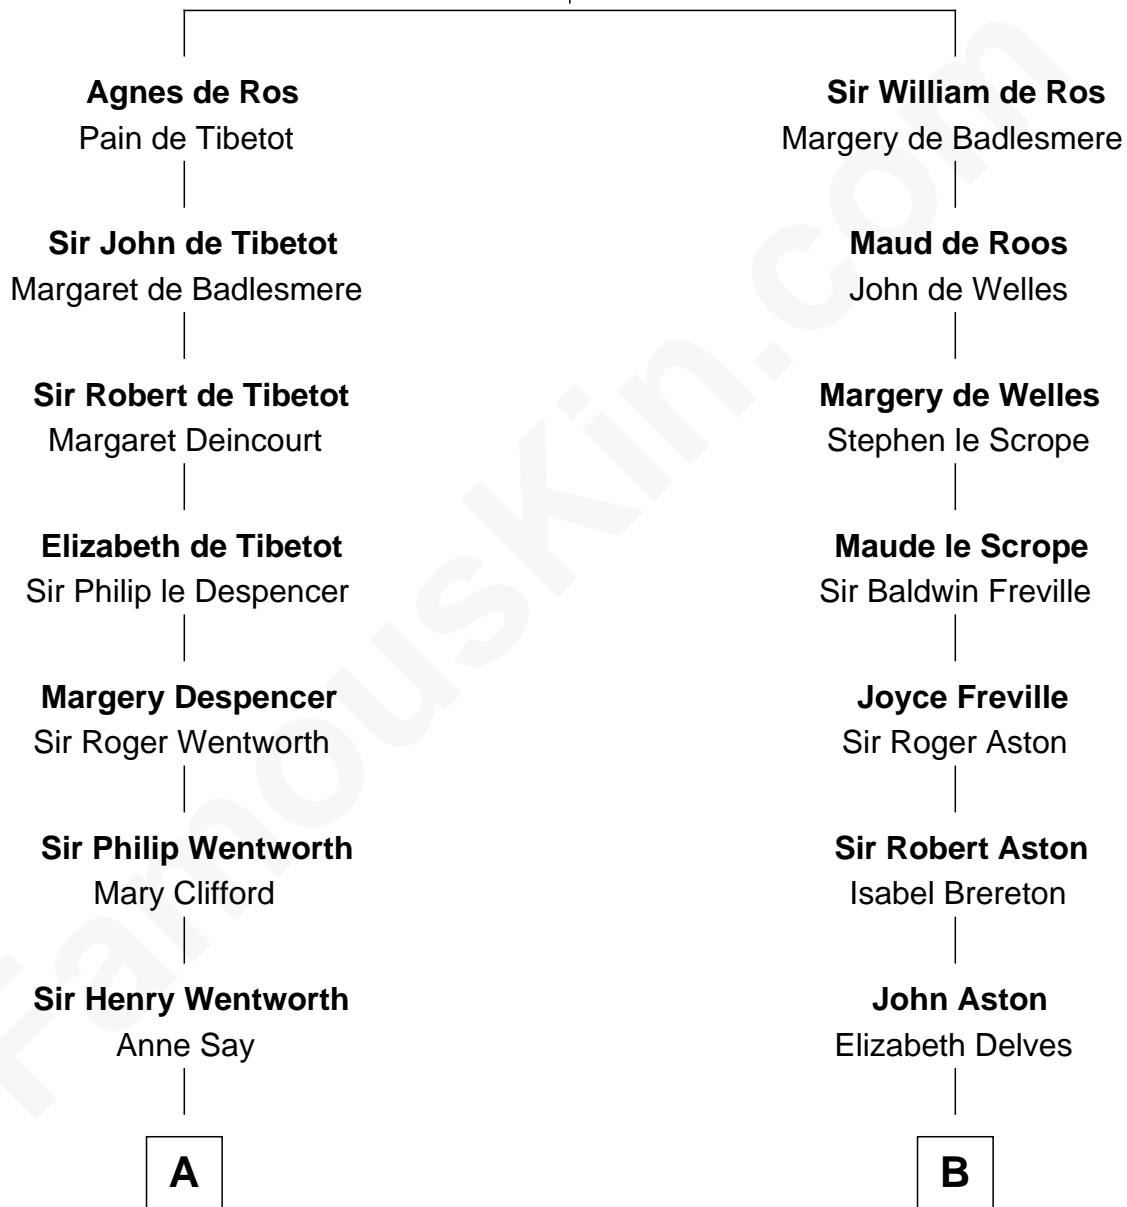

FamousKin.com Relationship Chart of

Jane Seymour

3rd Wife of King Henry VIII

8th cousin 10 times removed of

Thomas Sim Lee

2nd and 7th Governor of Maryland

William de Ros
Maude de Vaux

C

Thomas Lee
Christiana Sim

Thomas Sim Lee

2nd and 7th Governor of Maryland

FamousKin.com