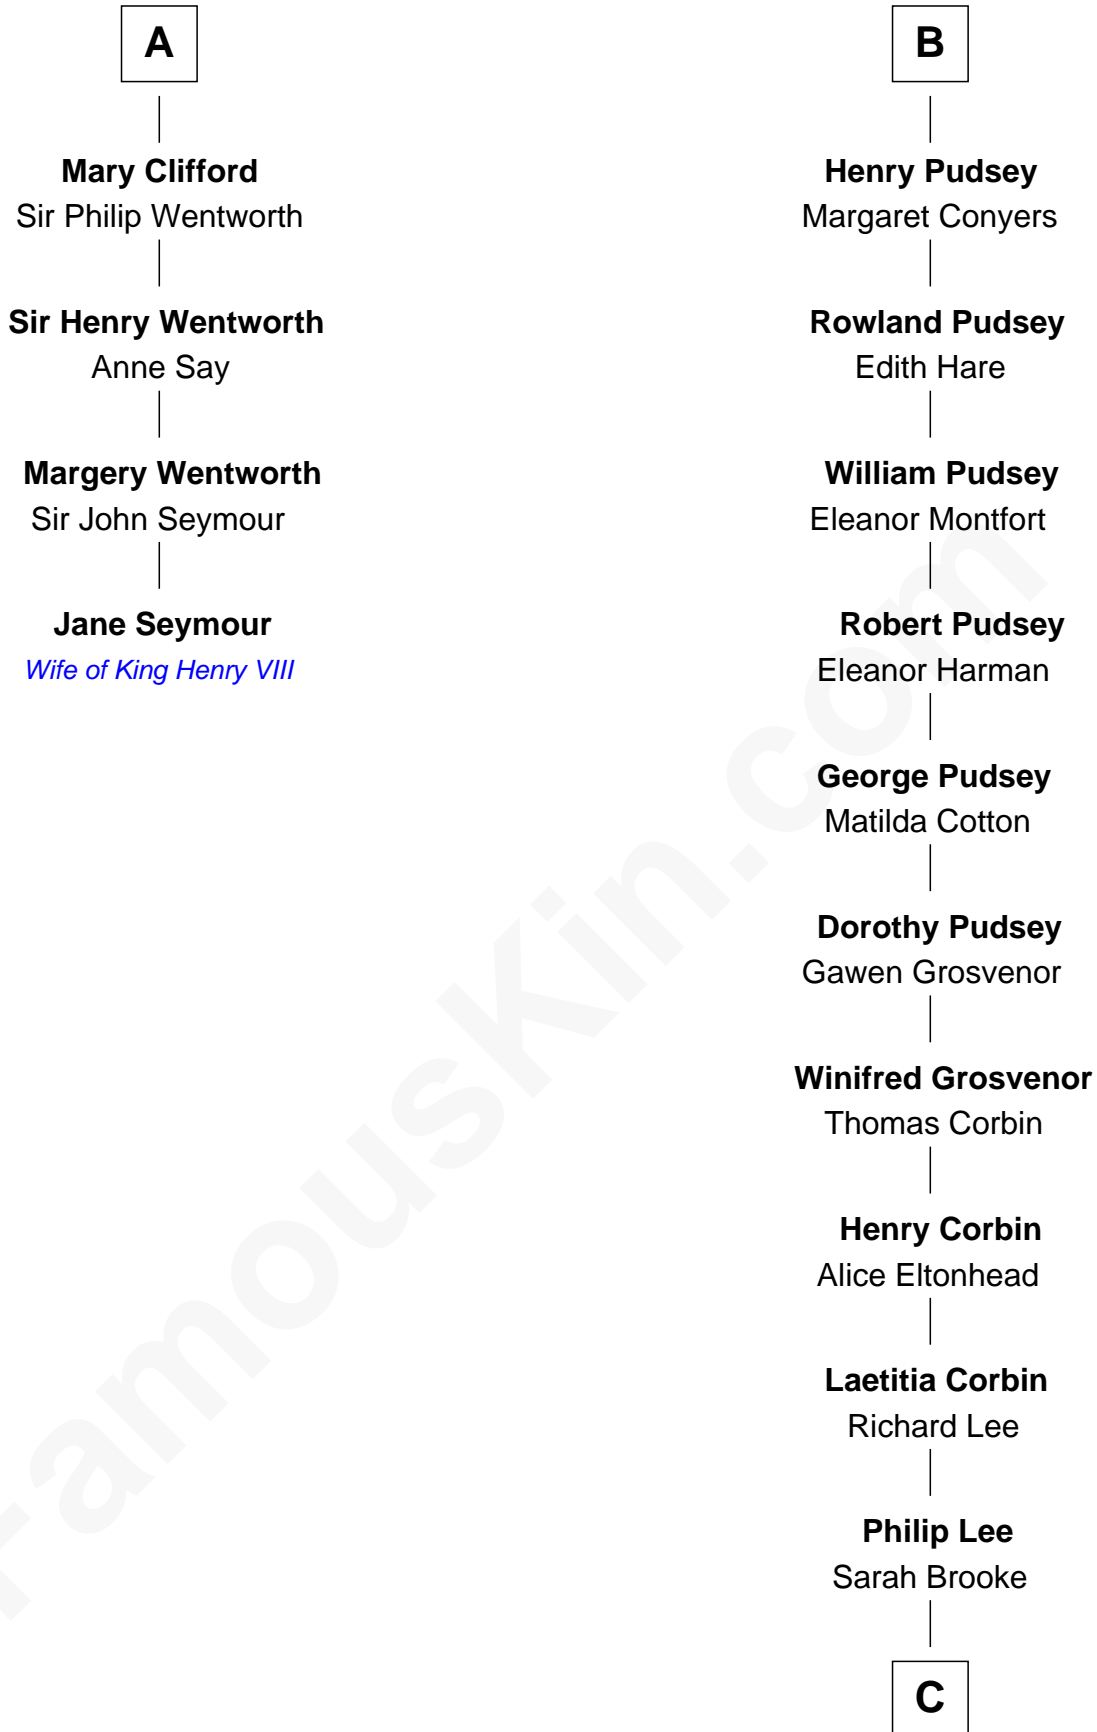

# FamousKin.com Relationship Chart of

**Jane Seymour**

*3rd Wife of King Henry VIII*

10th cousin 8 times removed of

**Thomas Sim Lee**

*2nd and 7th Governor of Maryland*

**John Fitz Robert**

Ada de Baliol

**C**

**Thomas Lee**  
Christiana Sim

**Thomas Sim Lee**

*2nd and 7th Governor of Maryland*

FamousKin.com