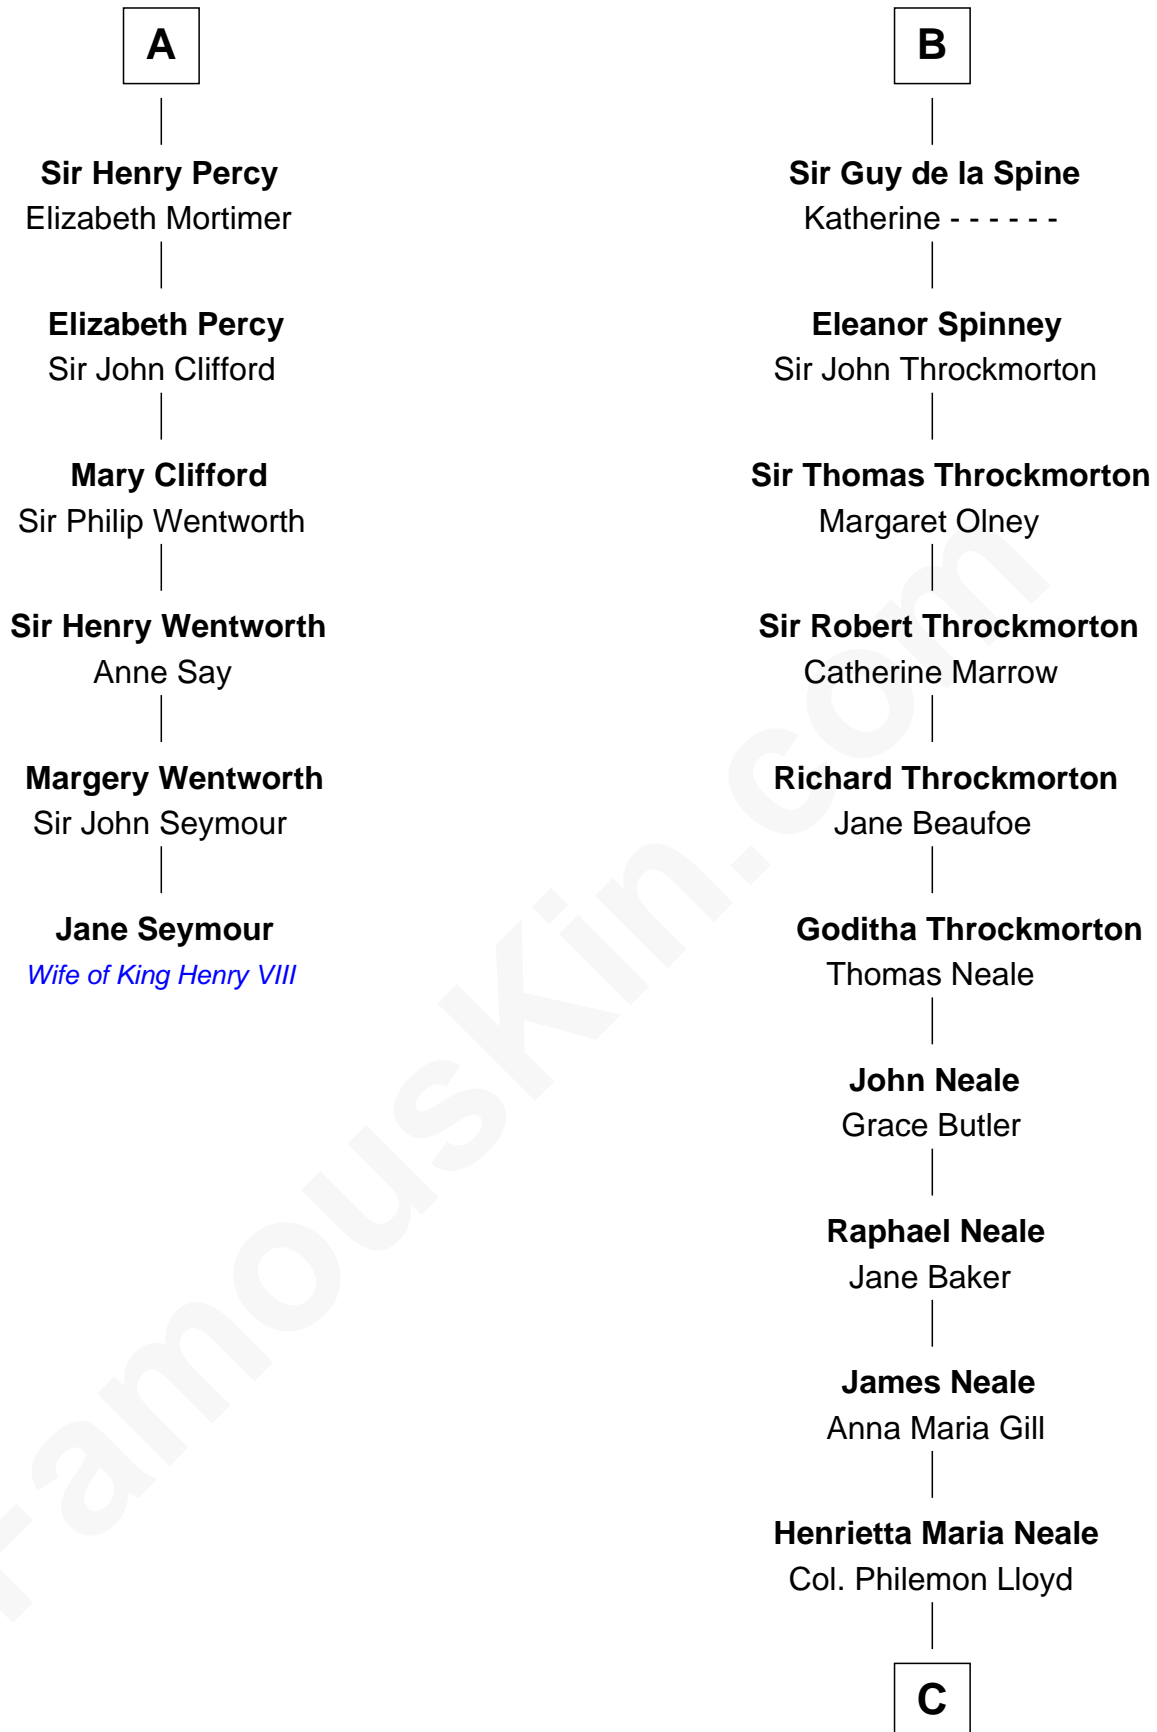

# FamousKin.com Relationship Chart of

**Jane Seymour**

*3rd Wife of King Henry VIII*

12th cousin 8 times removed of

**Edward Lloyd V**

*13th Governor of Maryland*

**C**

**Edward Lloyd**  
Sarah Covington

**Col. Edward Lloyd**  
Anne Rousby

**Col. Edward Lloyd**  
Elizabeth Tayloe

**Edward Lloyd V**  
*13th Governor of Maryland*