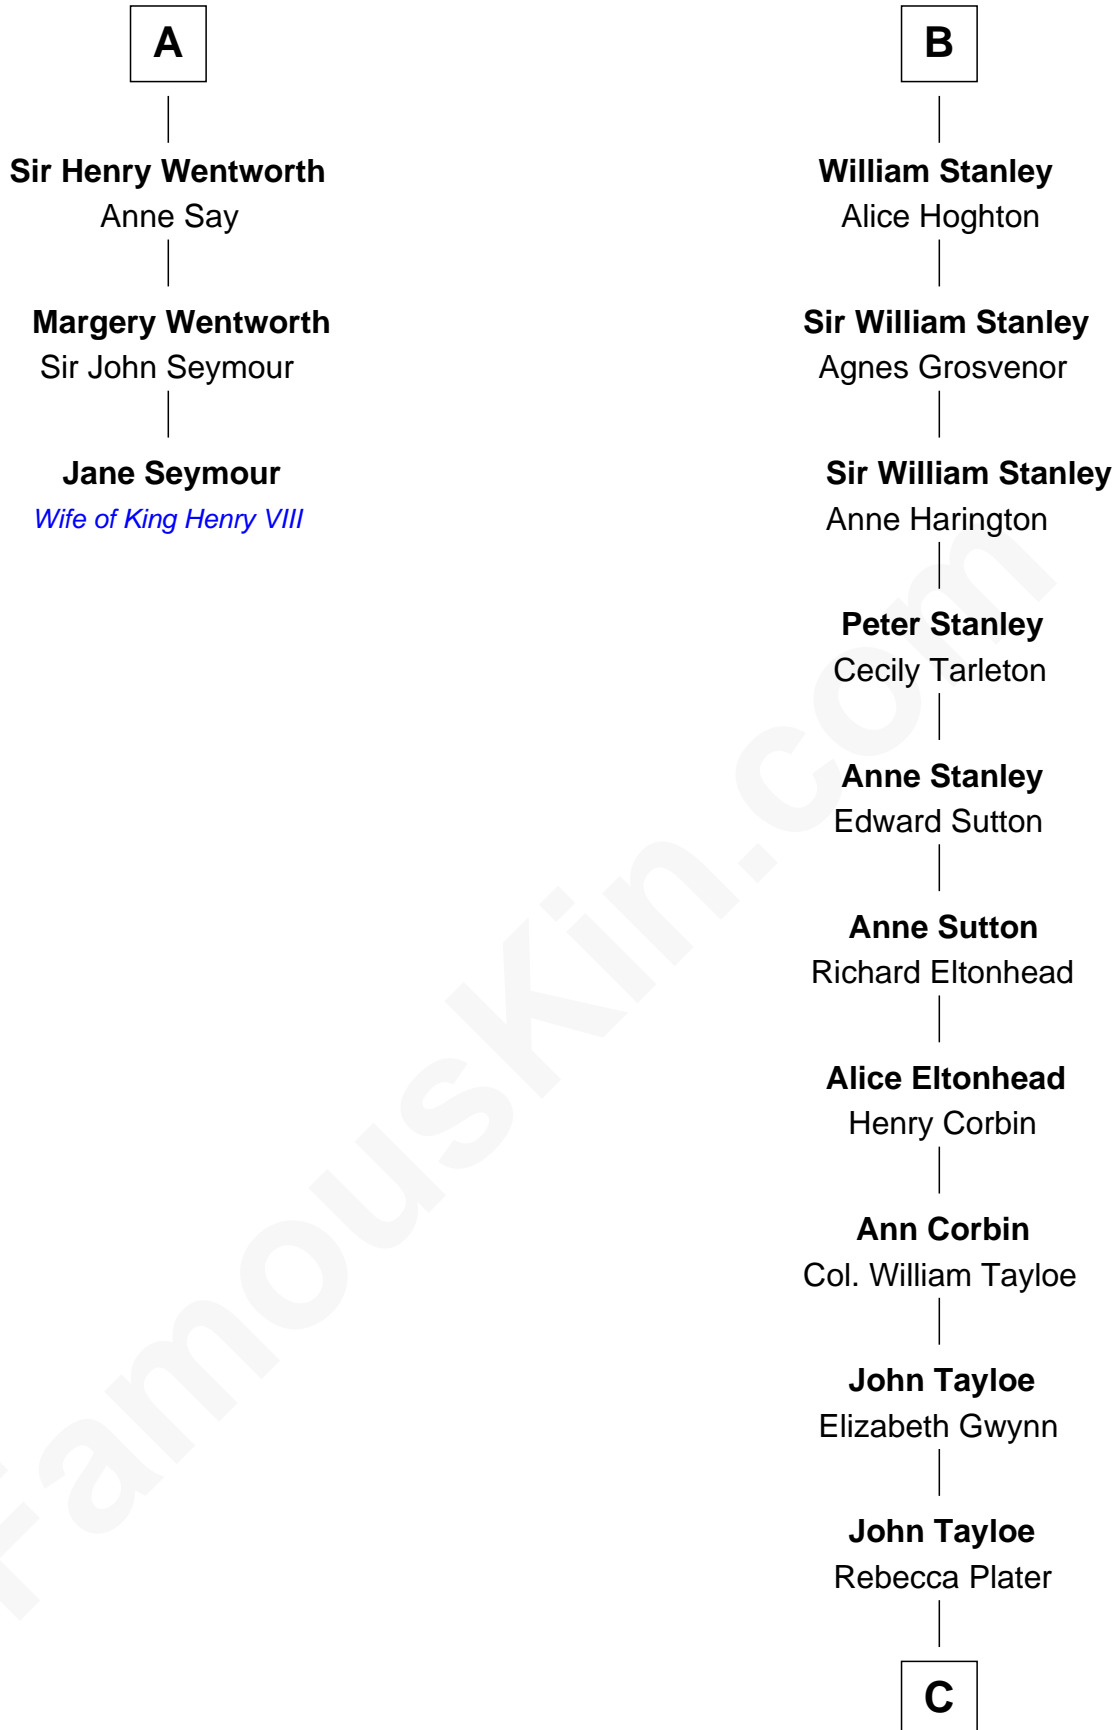

FamousKin.com Relationship Chart of

Jane Seymour

3rd Wife of King Henry VIII

9th cousin 11 times removed of

Henry Lloyd

40th Governor of Maryland

Alan la Zouche

Ellen de Quincy

C

Elizabeth Tayloe
Col. Edward Lloyd

Col. Edward Lloyd
Sally Scott Murray

Daniel Lloyd
Catherine Henry

Henry Lloyd
40th Governor of Maryland

FamousKin.com