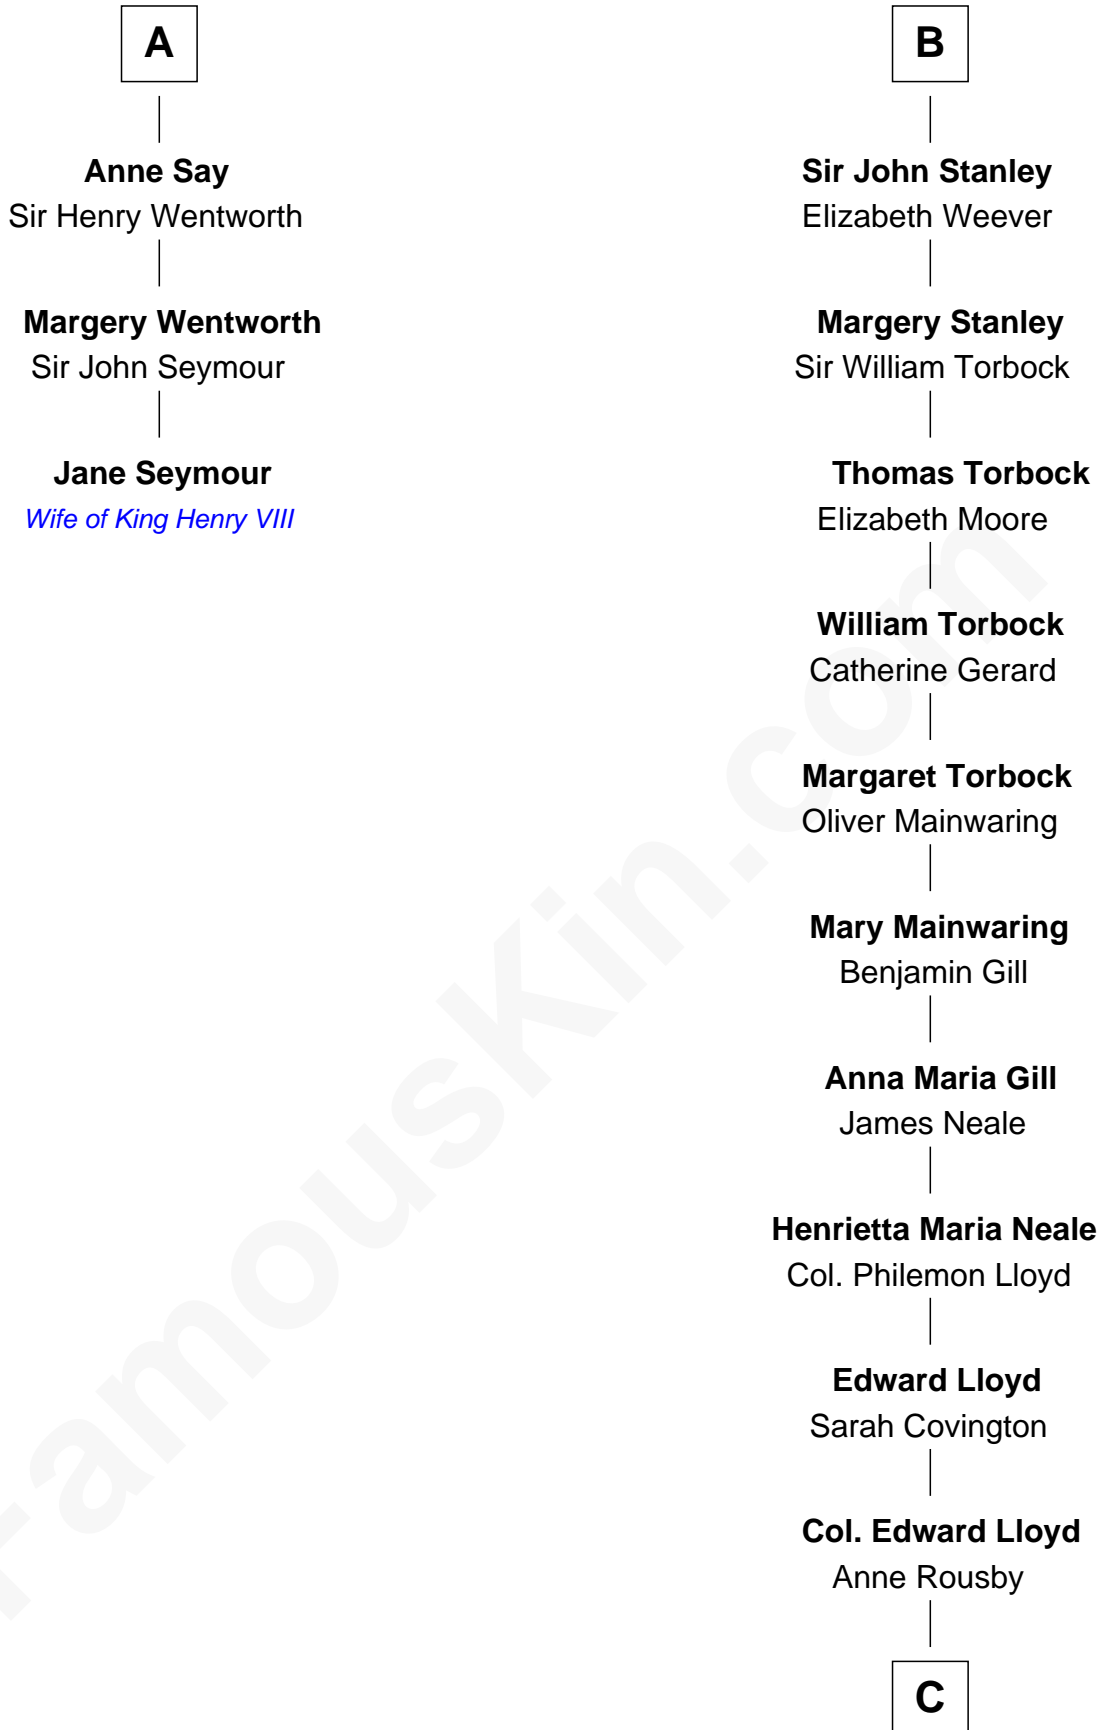

FamousKin.com Relationship Chart of

Jane Seymour

3rd Wife of King Henry VIII

9th cousin 11 times removed of

Henry Lloyd

40th Governor of Maryland

Sir Humphrey de Bohun

Maud of Eu

C

Col. Edward Lloyd

Elizabeth Tayloe

Col. Edward Lloyd

Sally Scott Murray

Daniel Lloyd

Catherine Henry

Henry Lloyd