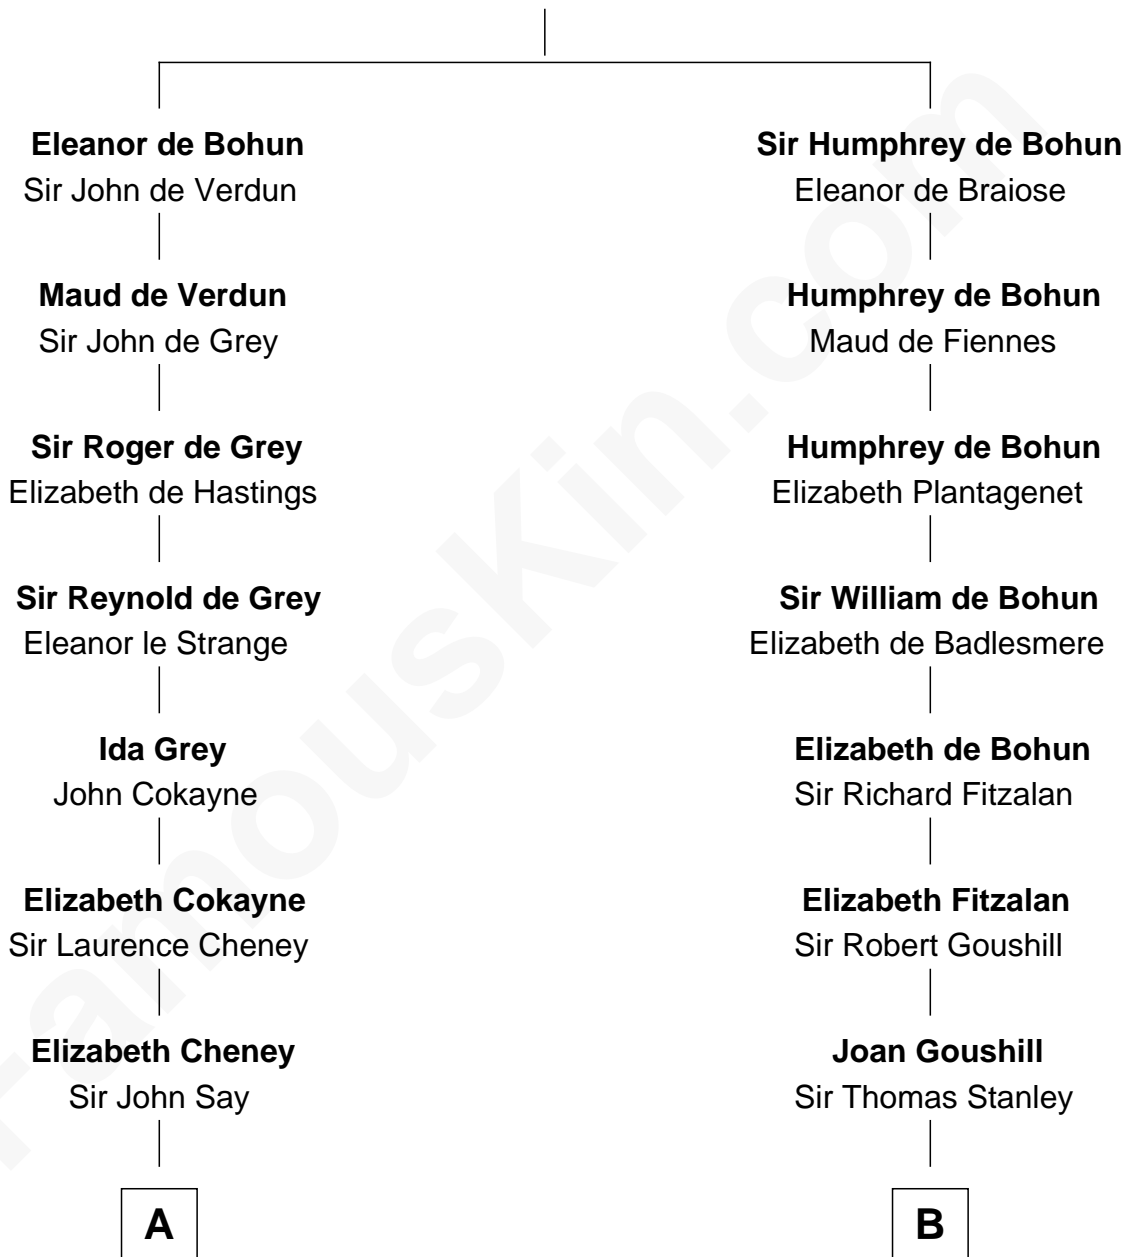

FamousKin.com Relationship Chart of

Jane Seymour

3rd Wife of King Henry VIII

9th cousin 11 times removed of

Henry Lloyd

40th Governor of Maryland

Sir Humphrey de Bohun

Maud of Eu

C

Col. Edward Lloyd

Elizabeth Tayloe

Col. Edward Lloyd

Sally Scott Murray

Daniel Lloyd

Catherine Henry

Henry Lloyd

40th Governor of Maryland

FamousKin.com