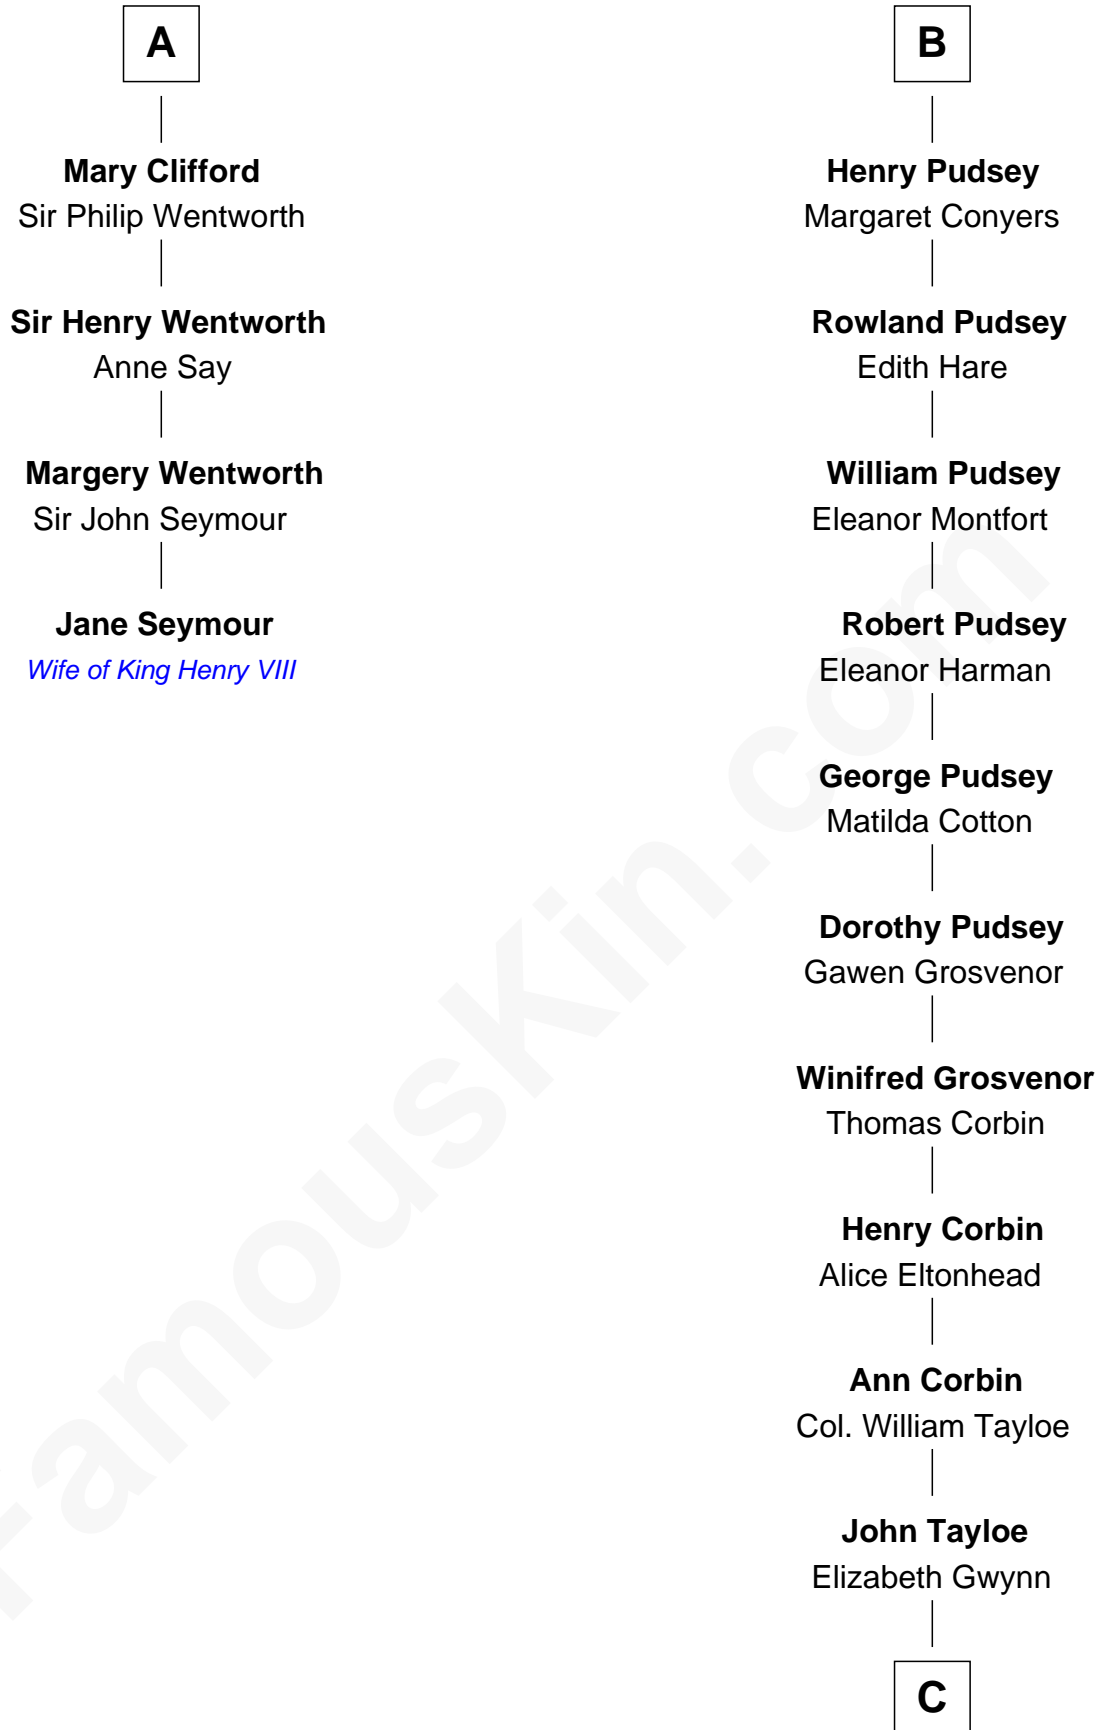

FamousKin.com Relationship Chart of

Jane Seymour

3rd Wife of King Henry VIII

10th cousin 11 times removed of

Henry Lloyd

40th Governor of Maryland

John Fitz Robert

Ada de Baliol

C

John Tayloe

Rebecca Plater

Elizabeth Tayloe

Col. Edward Lloyd

Col. Edward Lloyd

Sally Scott Murray

Daniel Lloyd