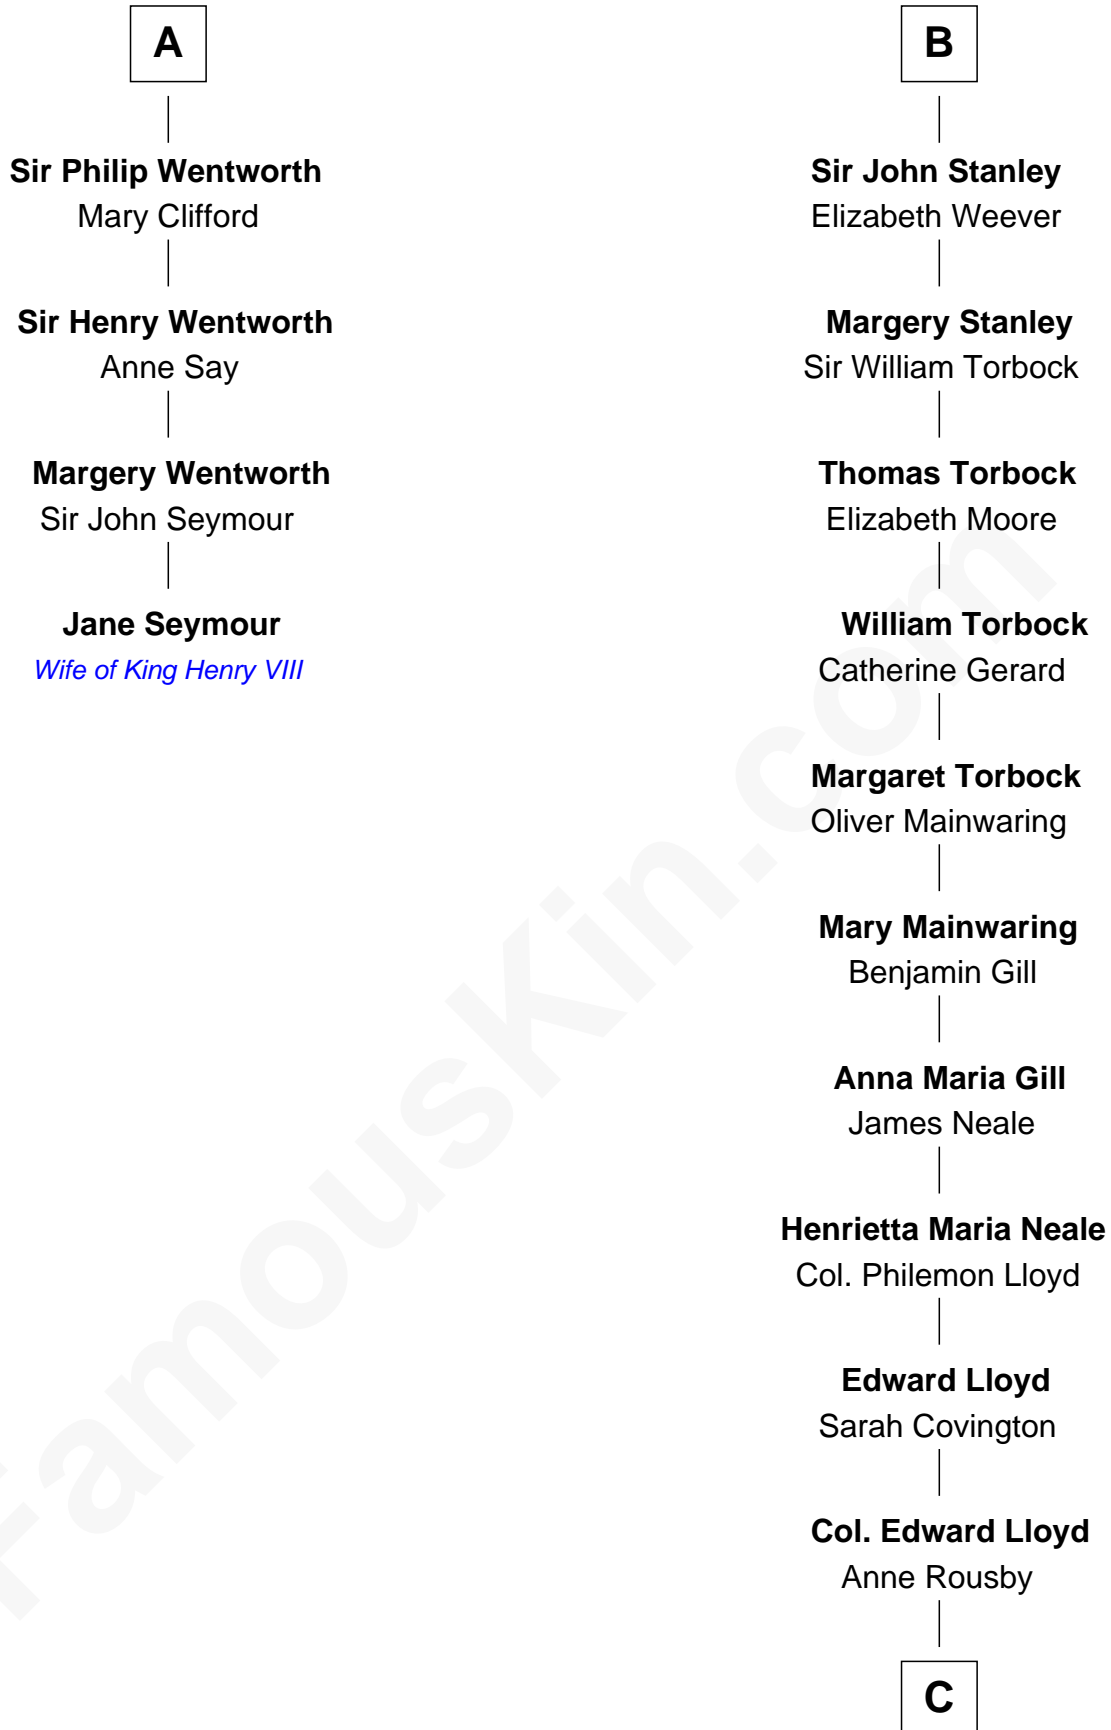

FamousKin.com Relationship Chart of

Jane Seymour

3rd Wife of King Henry VIII

10th cousin 10 times removed of

Henry Lloyd

40th Governor of Maryland

William de Braiose

Eva Marshal

Eve de Braiose
Sir William de Cantilupe

Milicent de Cantilupe
Eudo la Zouche

Sir William la Zouche
Maud Lovel

Milicent la Zouche
Sir William Deincourt

Margaret Deincourt
Sir Robert de Tibetot

Elizabeth de Tibetot
Sir Philip le Despencer

Margery Despencer
Sir Roger Wentworth

A

Eleanor de Braiose
Sir Humphrey de Bohun

Humphrey de Bohun
Maud de Fiennes

Humphrey de Bohun
Elizabeth Plantagenet

Sir William de Bohun
Elizabeth de Badlesmere

Elizabeth de Bohun
Sir Richard Fitzalan

Elizabeth Fitzalan
Sir Robert Goushill

Joan Goushill
Sir Thomas Stanley

B

C

Col. Edward Lloyd

Elizabeth Tayloe

Col. Edward Lloyd

Sally Scott Murray