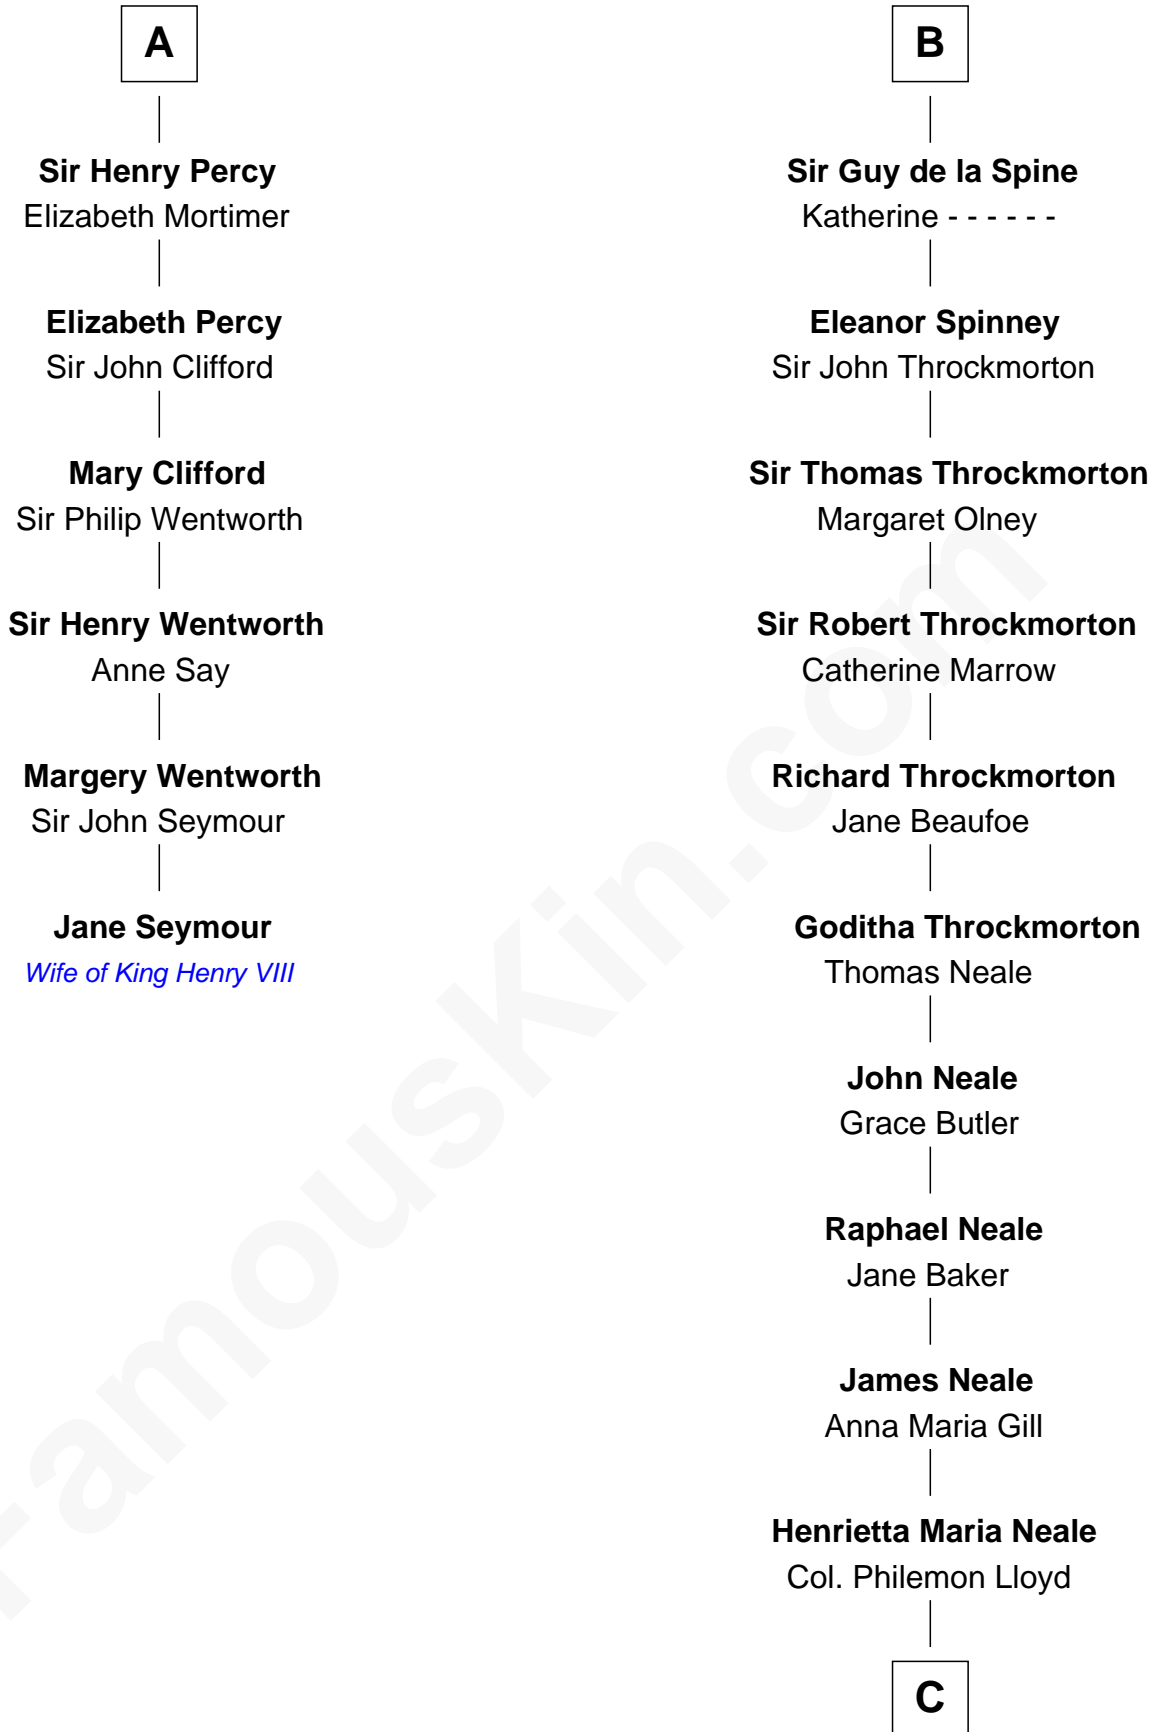

FamousKin.com

Relationship Chart of

Jane Seymour

3rd Wife of King Henry VIII

12th cousin 8 times removed of

Charles Goldsborough

16th Governor of Maryland

C

Anna Maria Lloyd

Richard Tilghman

William Tilghman

Margaret Lloyd

Anna Maria Tilghman

Charles Goldsborough

Charles Goldsborough

16th Governor of Maryland

FamousKin.com