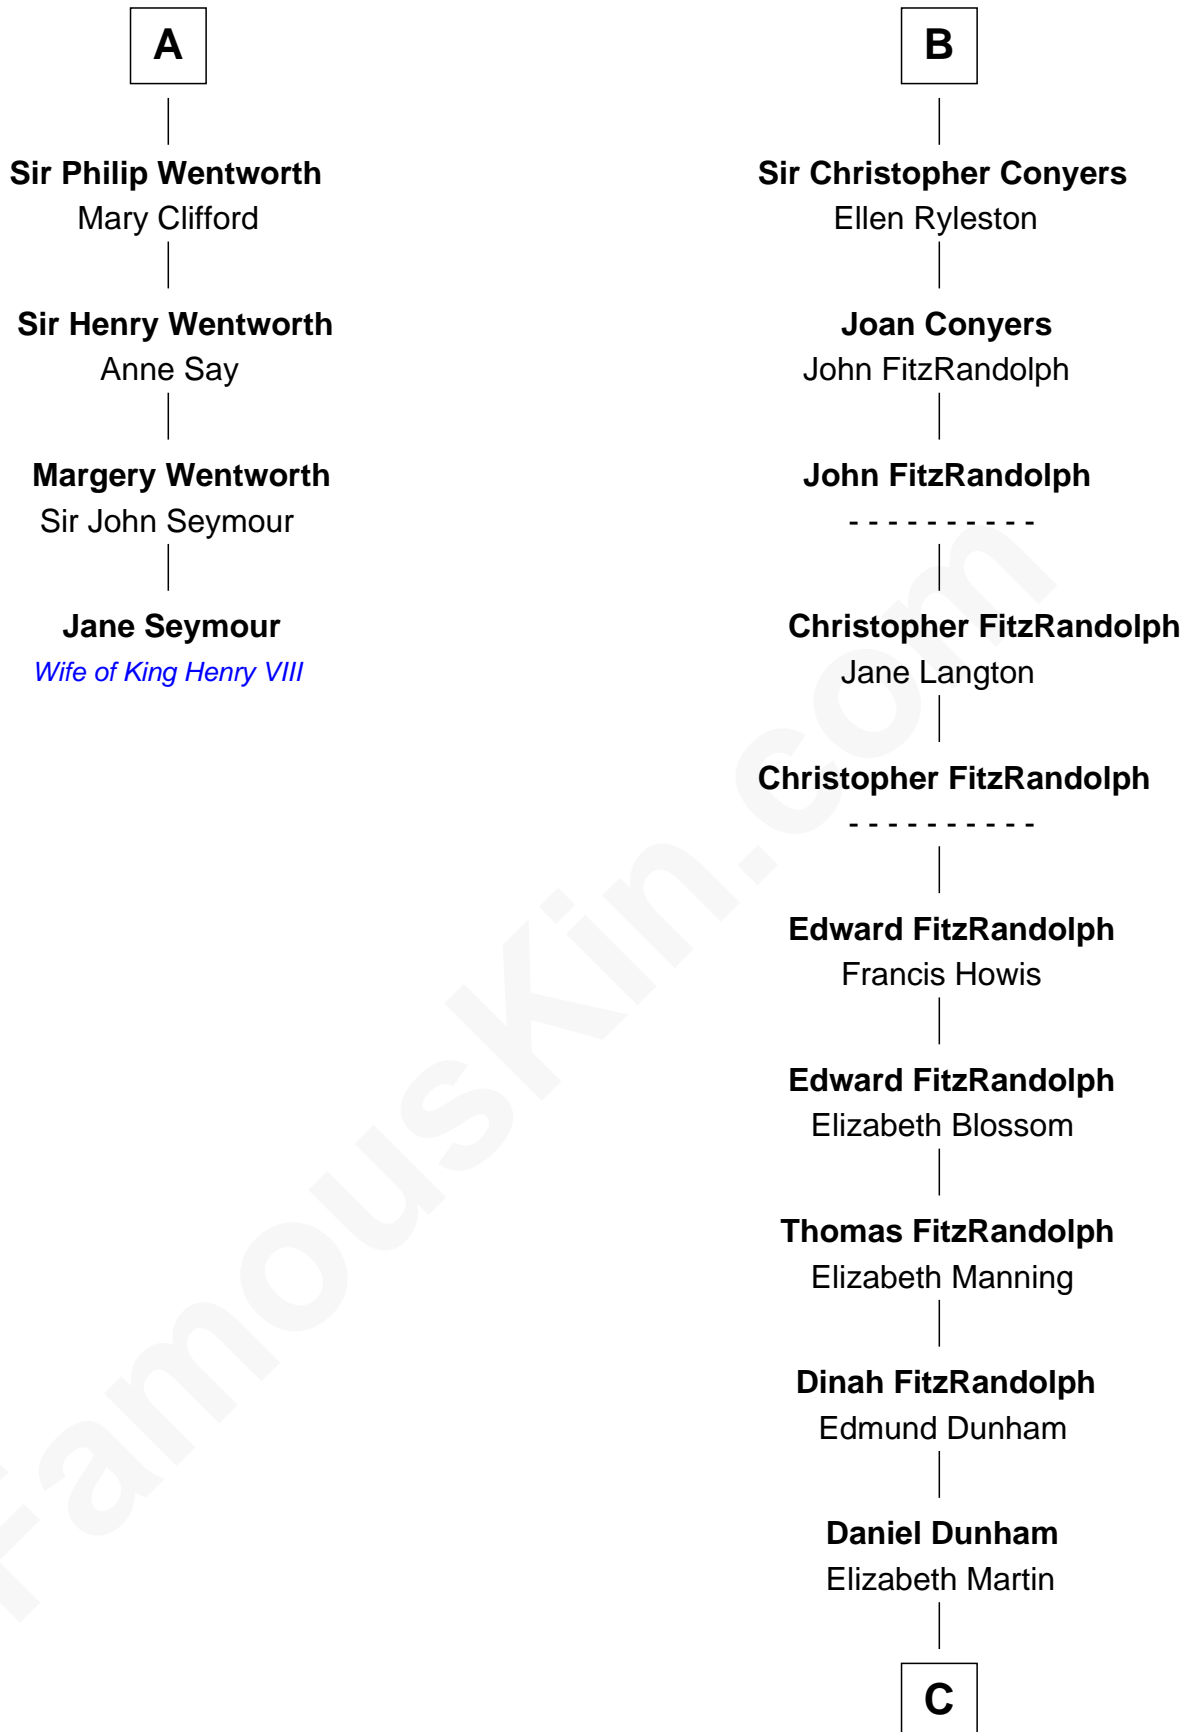

FamousKin.com Relationship Chart of

Jane Seymour

3rd Wife of King Henry VIII

10th cousin 11 times removed of

Georgia O'Keeffe

American Artist

Sir William de Ros

Lucy FitzPiers

C

Isabella Dunham

Abraham Wyckoff

Charles Wyckoff

Alletta Maria Field

Isabella Wyckoff

George Victor Tutto

Ida Ten Eyck Tutto