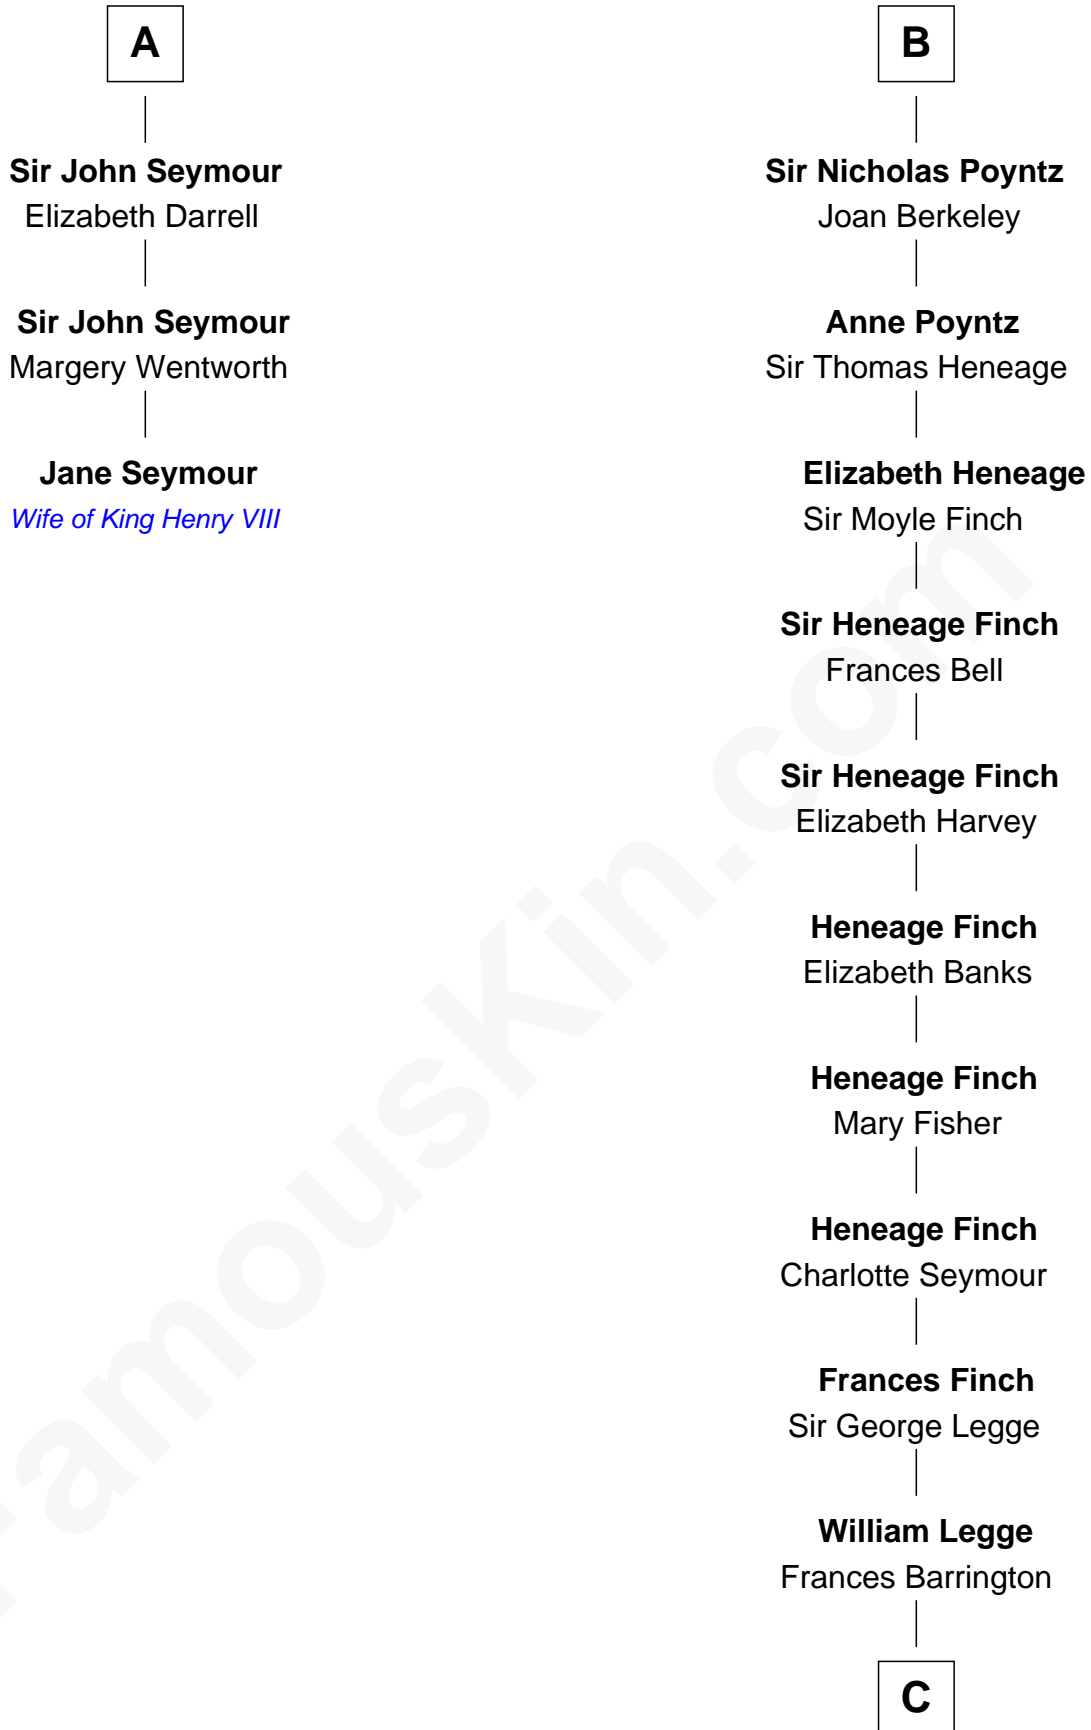

FamousKin.com Relationship Chart of

Jane Seymour

3rd Wife of King Henry VIII

9th cousin 12 times removed of

Kit Harington

TV Actor - "Game of Thrones"

Sir Hugh de Courtenay

Eleanor le Despencer

C

Edward Henry Legge

Cordelia Twysden Molesworth

Lois Marjorie Legge

Ernest Wriothsesley Denny

Lavender Cecilia Denny

John Charles Dundas Harington

Sir David Richard Harington