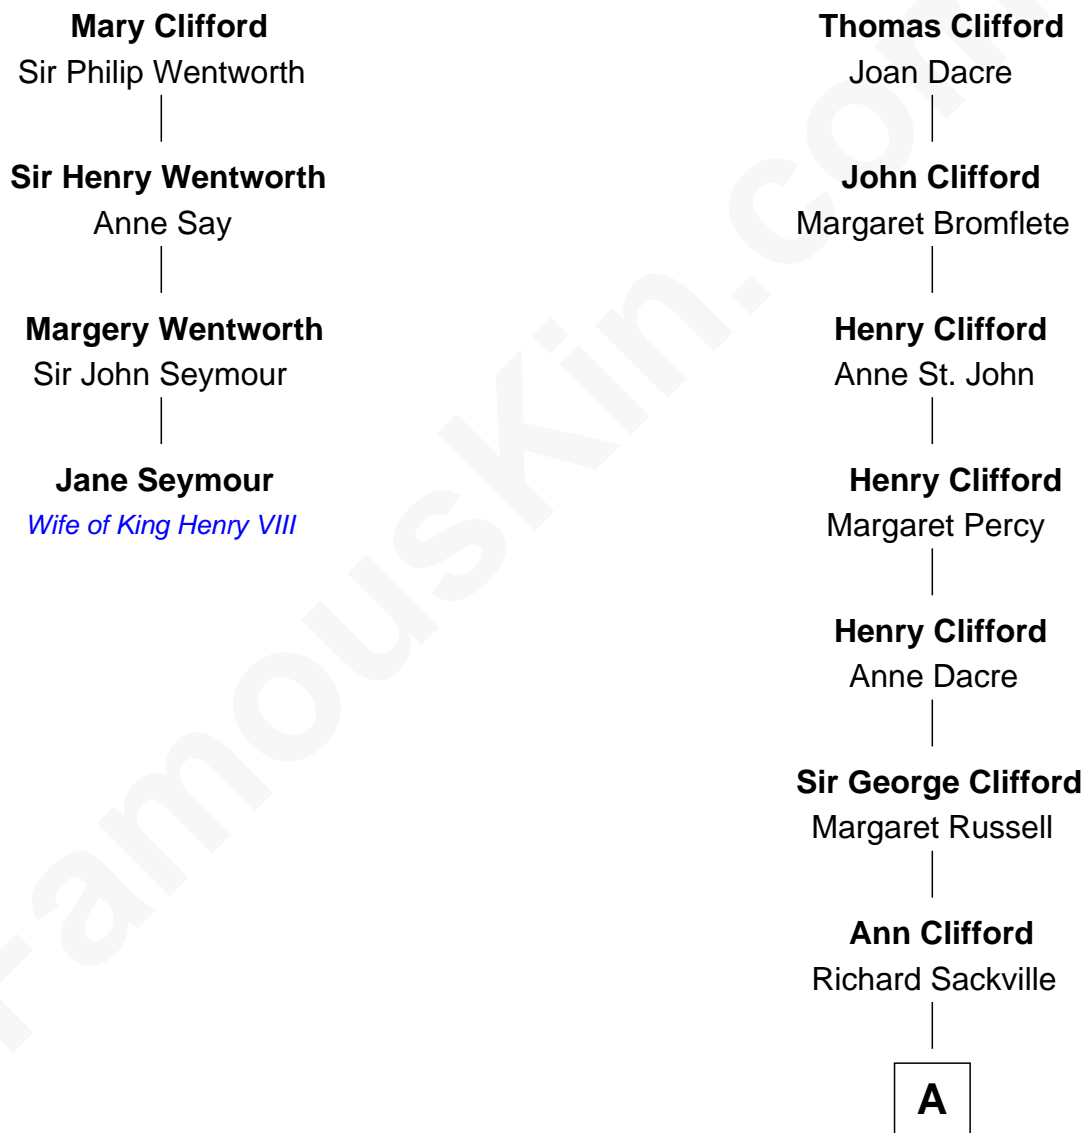

FamousKin.com Relationship Chart of

Jane Seymour

3rd Wife of King Henry VIII

3rd cousin 15 times removed of

Kit Harington

TV Actor - "Game of Thrones"

Sir John Clifford

Elizabeth Percy

A

Margaret Sackville

John Tufton

Cecily Tufton

Christopher Hatton

Anne Hatton

Sir Daniel Finch

Charlotte Finch