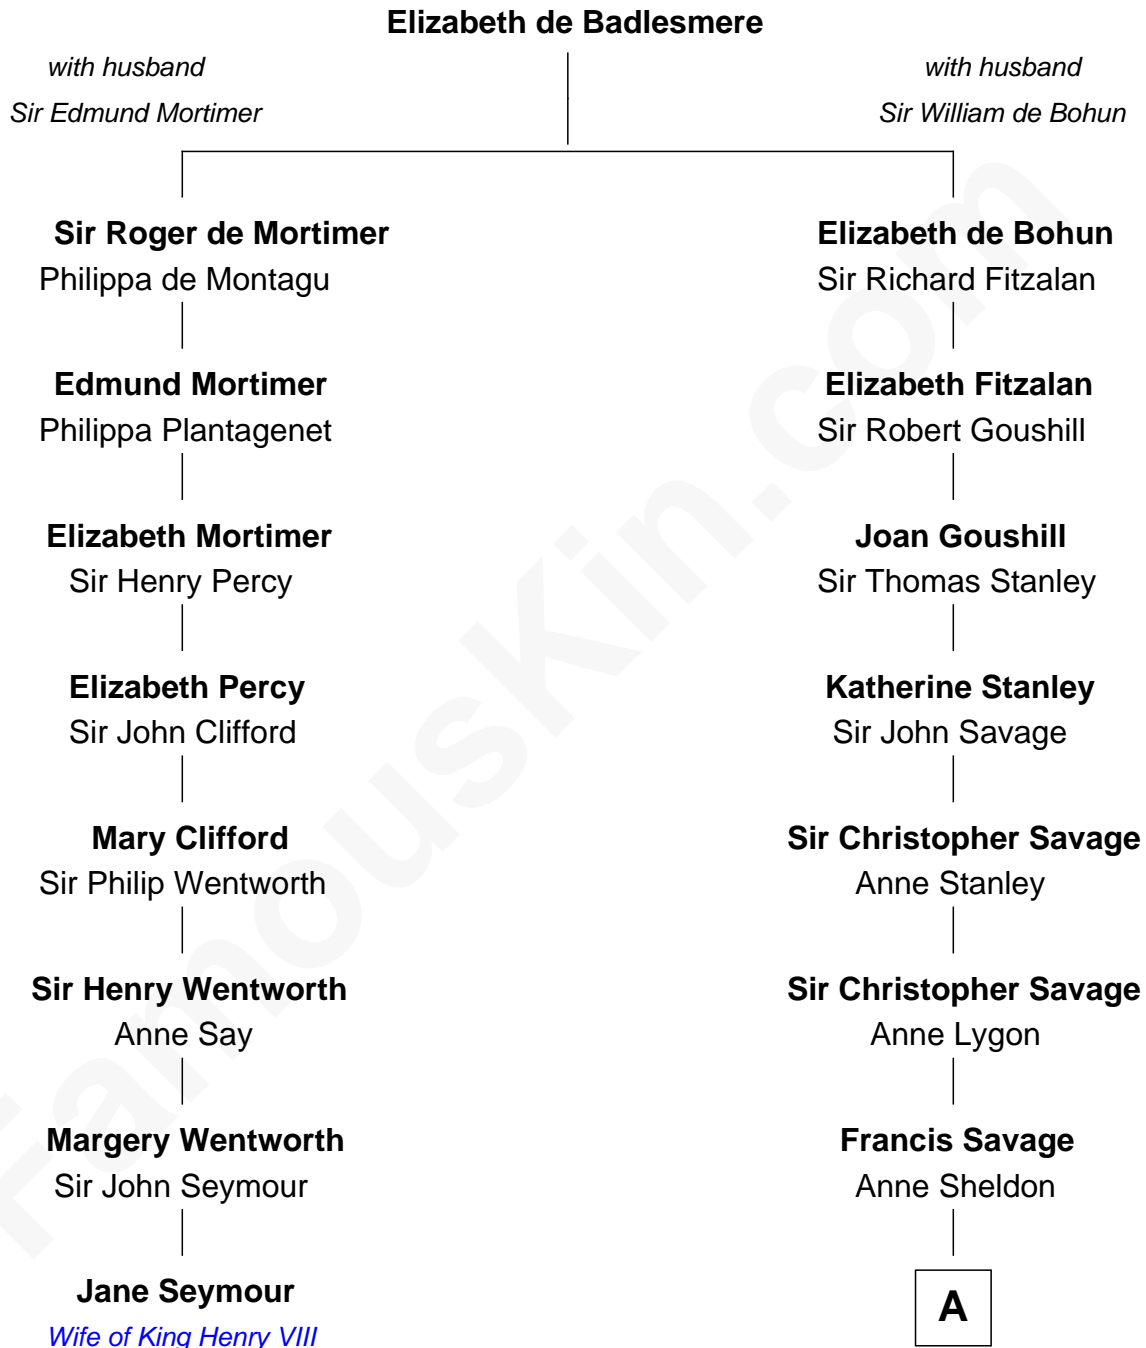

FamousKin.com Relationship Chart of

Jane Seymour

3rd Wife of King Henry VIII

7th cousin 12 times removed of

William H. Macy

TV and Movie Actor

A

Walter Savage

Elizabeth Hall

Ralph Savage

Anthony Savage

Sarah Constable

Alice Savage

Francis Thornton

Margaret Thornton

William Strother