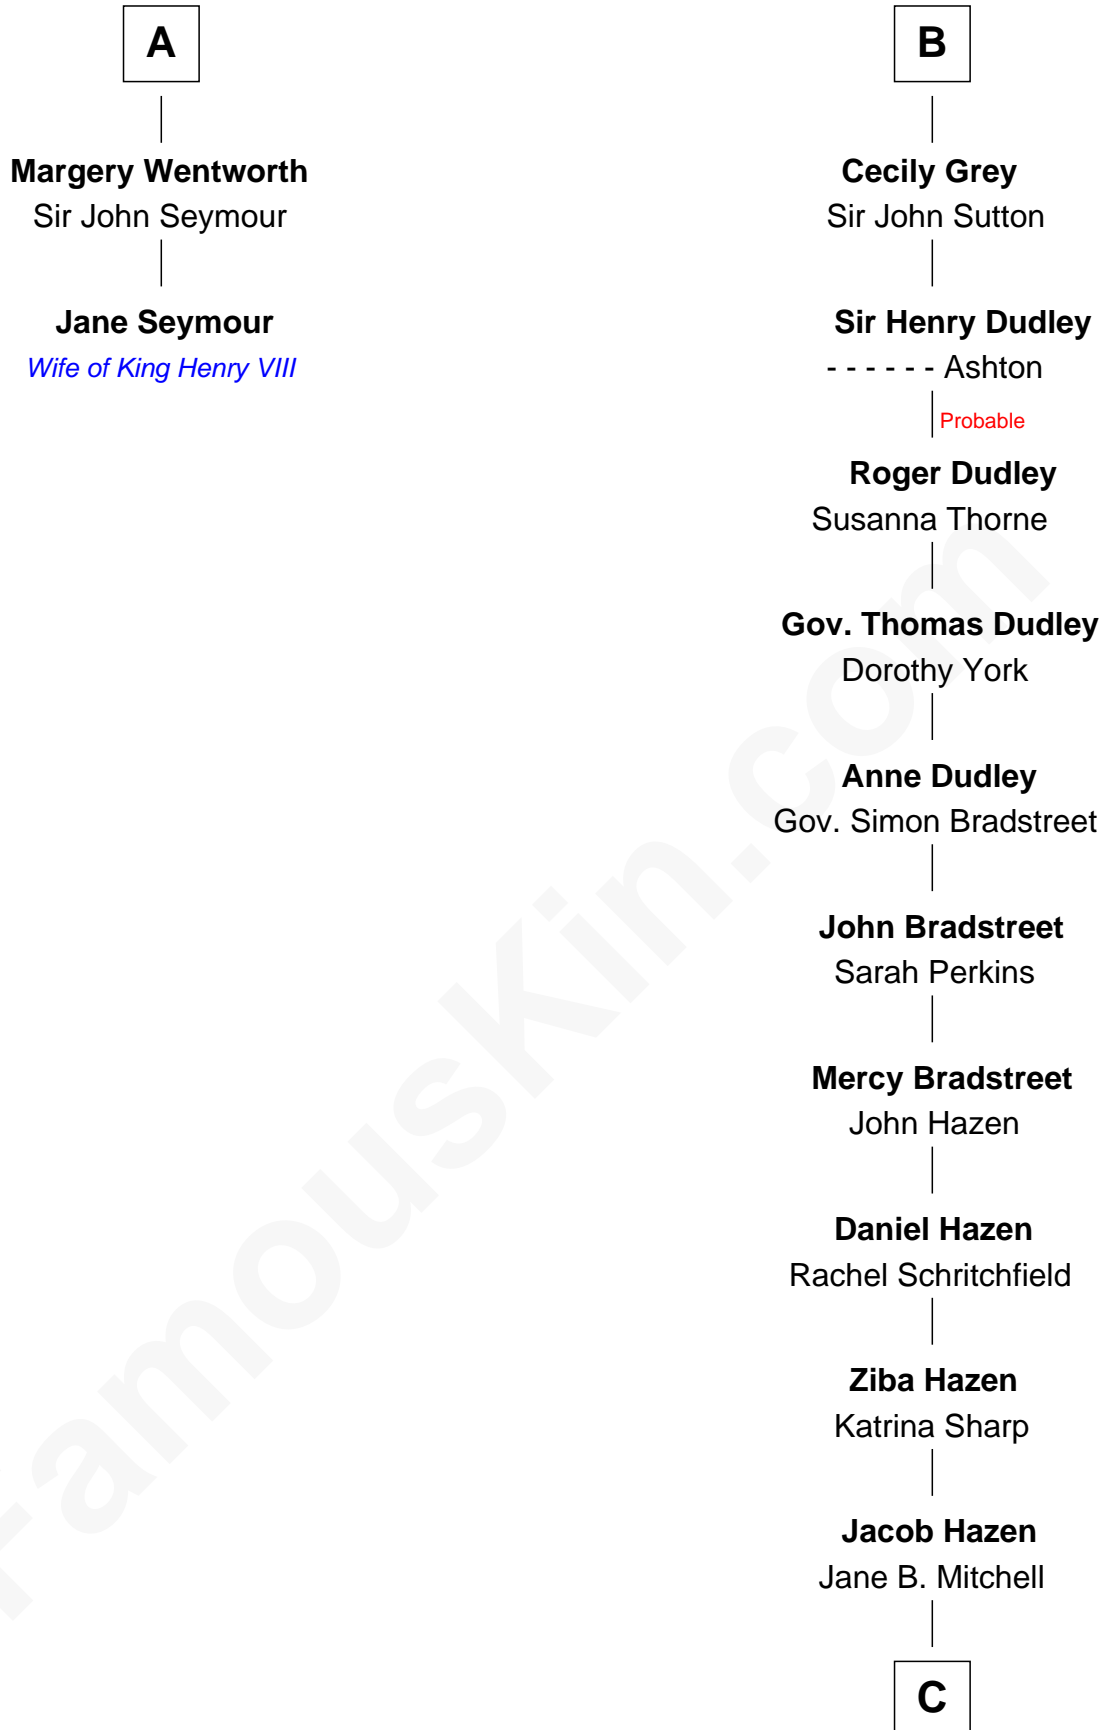

# FamousKin.com Relationship Chart of

**Jane Seymour**

*3rd Wife of King Henry VIII*

8th cousin 13 times removed of

**J. K. Simmons**

*TV and Movie Actor*

**William de Ros**  
Maude de Vaux

C

**Sedgwick Russell Hazen**

Mary Isabelle Barr

**Lewis Jacob Hazen**

Emma Broaddus Lewis

**Ruth Hazen**

Col. Ralph Archibald Kimble

**Patricia Kimble**

Dr. Donald William Simmons