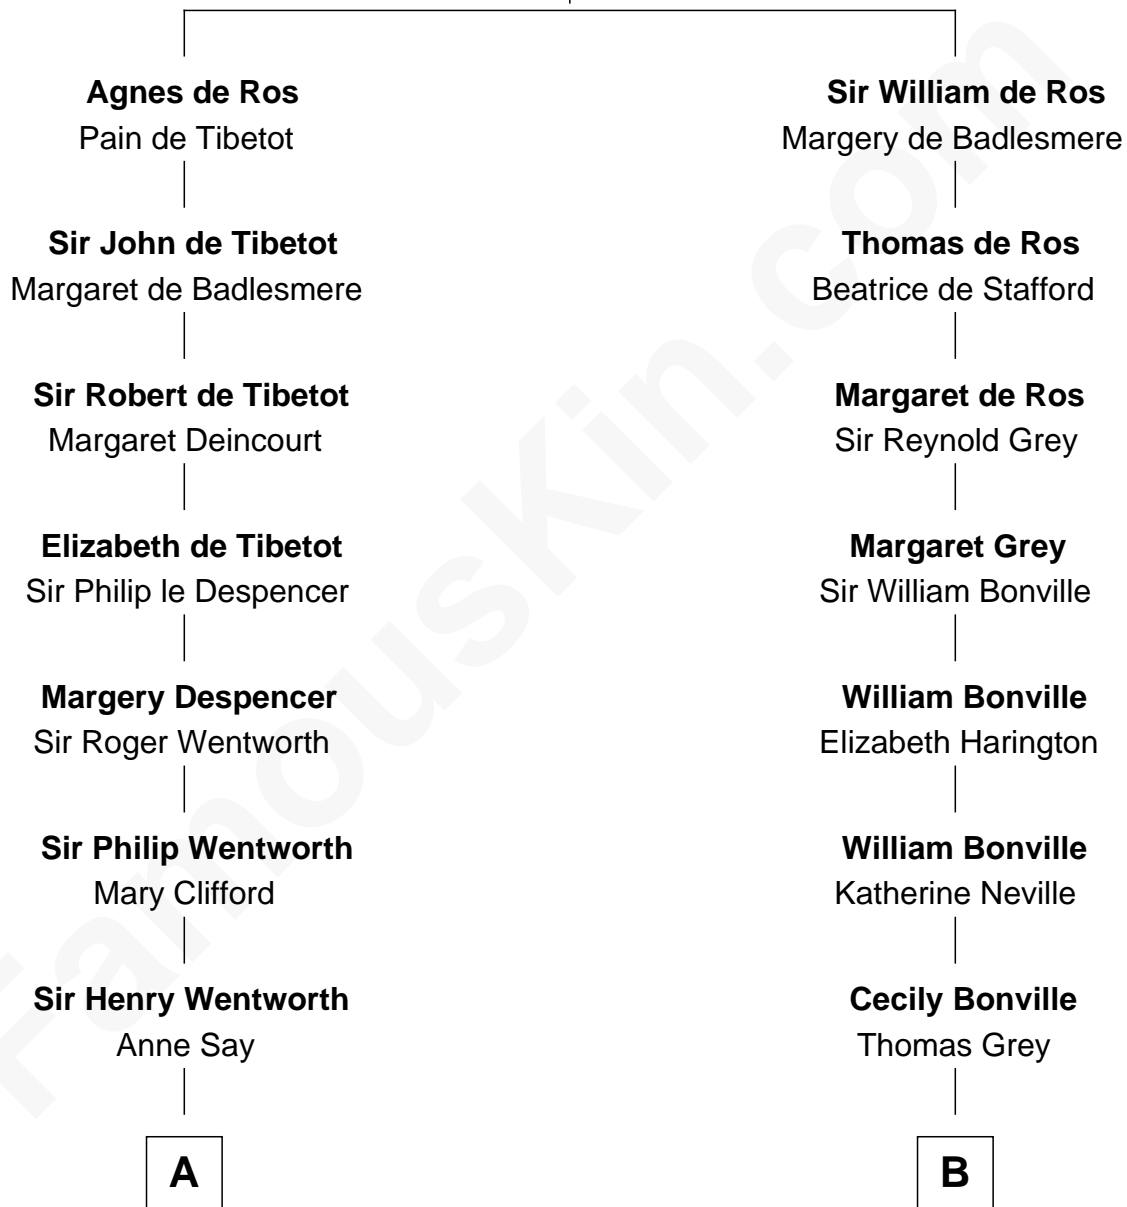

# FamousKin.com Relationship Chart of

**Jane Seymour**

*3rd Wife of King Henry VIII*

8th cousin 13 times removed of

**J. K. Simmons**

*TV and Movie Actor*

**William de Ros**  
Maude de Vaux

C

**Sedgwick Russell Hazen**

Mary Isabelle Barr

**Lewis Jacob Hazen**

Emma Broaddus Lewis

**Ruth Hazen**

Col. Ralph Archibald Kimble

**Patricia Kimble**

Dr. Donald William Simmons