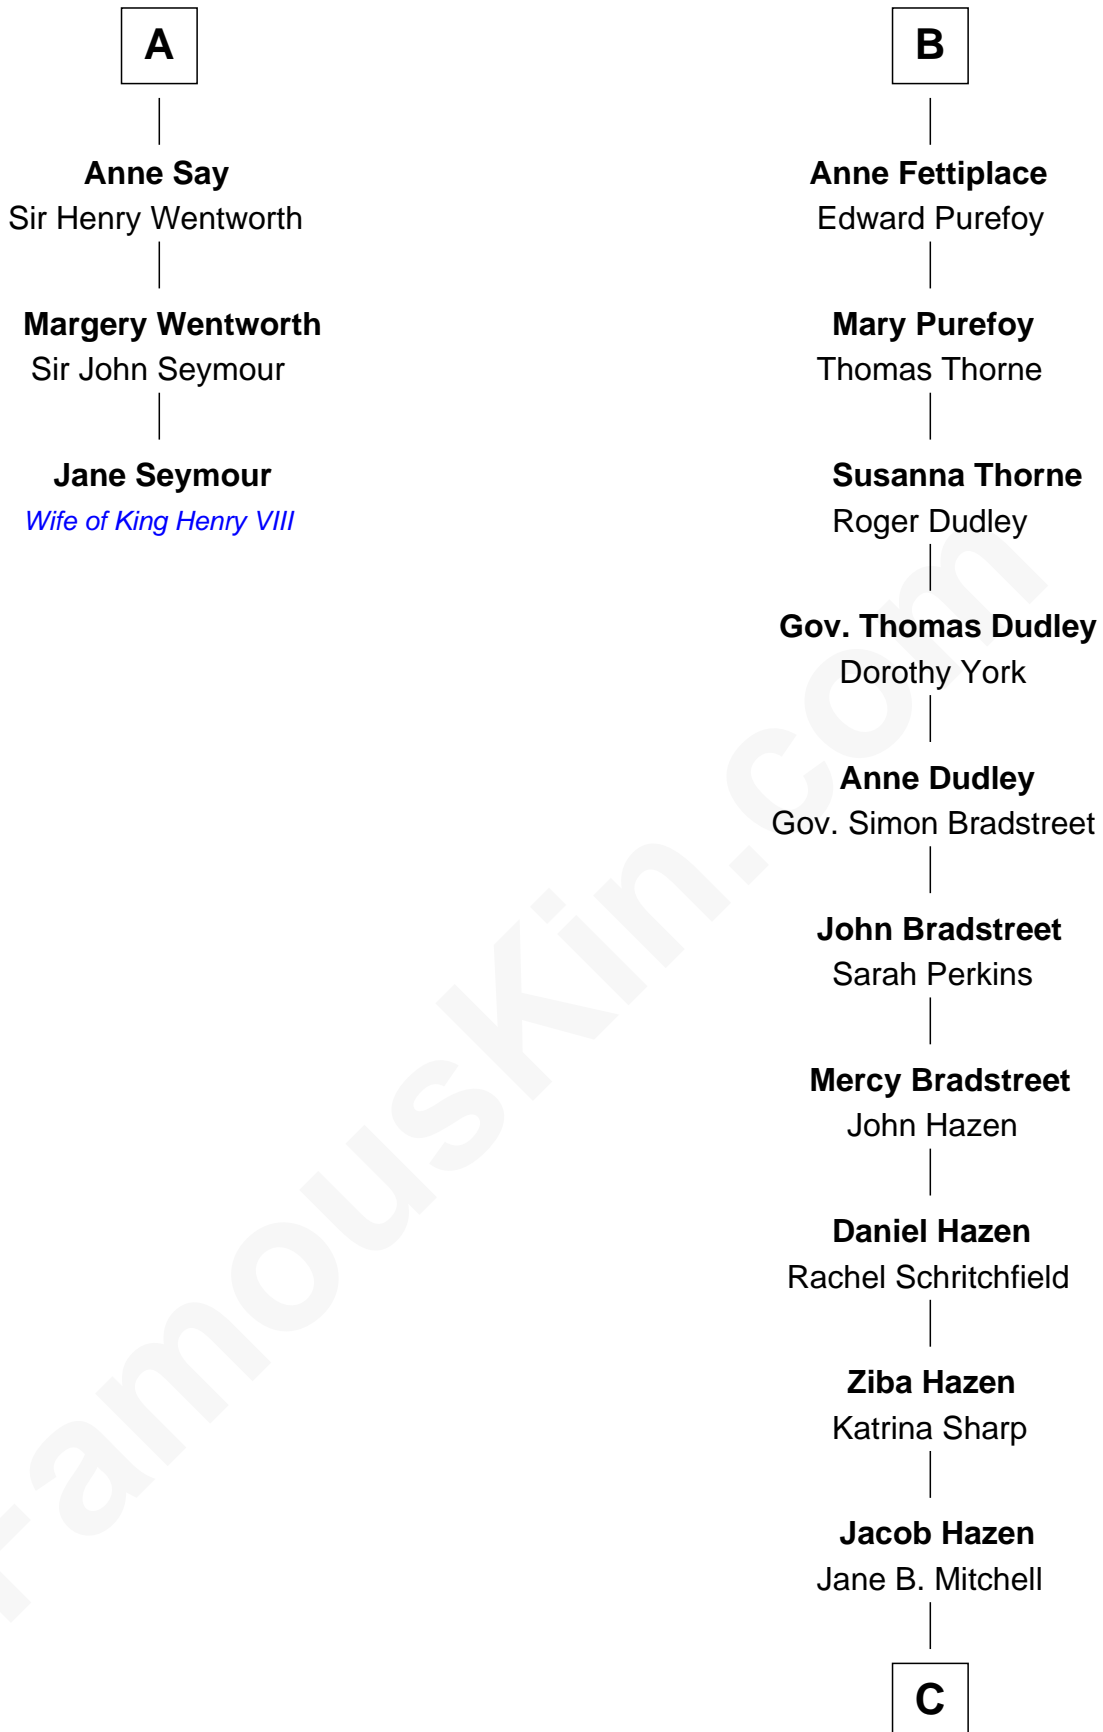

# FamousKin.com Relationship Chart of

**Jane Seymour**

*3rd Wife of King Henry VIII*

9th cousin 12 times removed of

**J. K. Simmons**

*TV and Movie Actor*

**William de Odingsells**

Ela FitzWalter

**Ida de Odingsells**  
Sir Roger de Herdeburgh

**Ela Herdeburgh**  
Sir William de Boteler

**Ankaret le Boteler**  
John le Strange

**Eleanor le Strange**  
Sir Reynold de Grey

**Ida Grey**  
John Cokayne

**Elizabeth Cokayne**  
Sir Laurence Cheney

**Elizabeth Cheney**  
Sir John Say

**A**

**Margaret de Oddingseles**

Sir John de Grey

**Sir John Grey**  
Avice Marmion

**Maud Grey**  
Sir Thomas Harcourt

**Sir Thomas Harcourt**  
Jane Fraunceys

**Sir Richard Harcourt**  
Edith St. Clair

**Alice Harcourt**  
William Bessiles

**Elizabeth Bessiles**  
Richard Fettiplace

**B**

**C**

**Sedgwick Russell Hazen**

Mary Isabelle Barr

**Lewis Jacob Hazen**