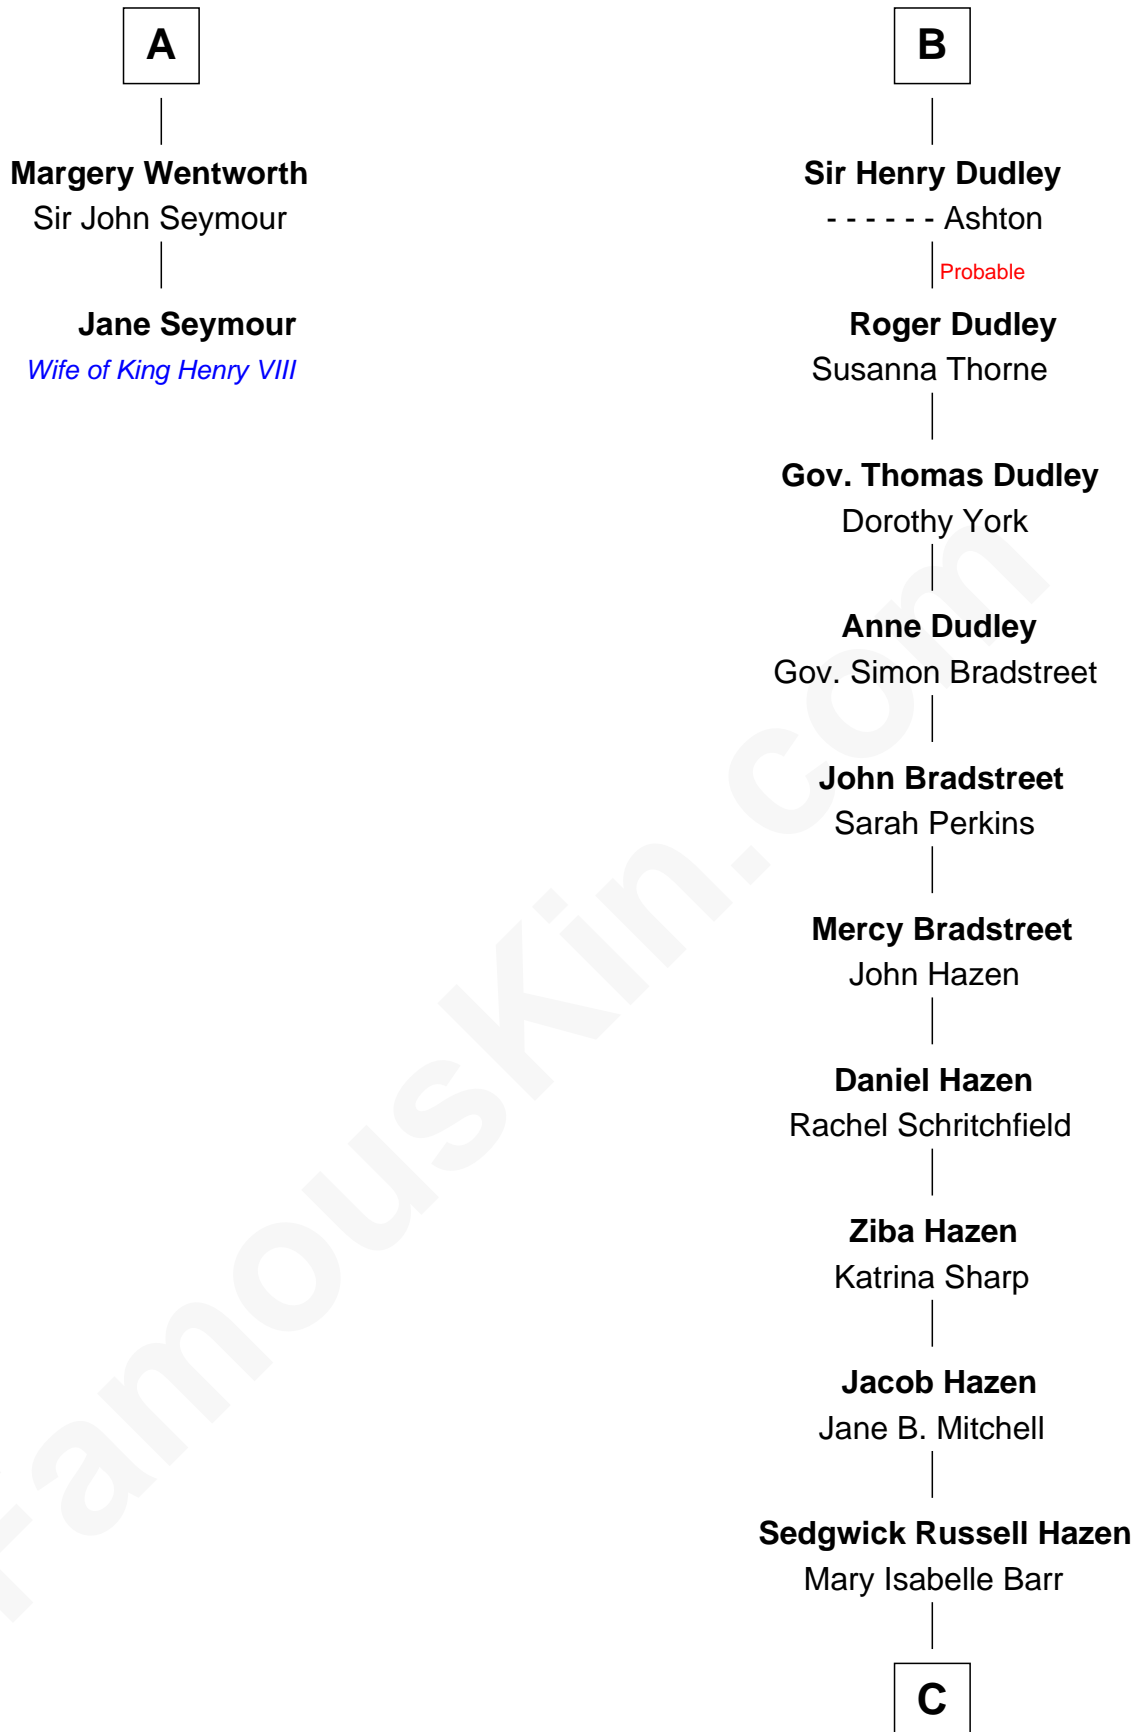

# FamousKin.com Relationship Chart of

**Jane Seymour**

*3rd Wife of King Henry VIII*

8th cousin 12 times removed of

**J. K. Simmons**

*TV and Movie Actor*

**Eudo la Zouche**  
Milicent de Cantilupe

**Sir William la Zouche**

Sir Roger Wentworth

**Sir Philip Wentworth**

Mary Clifford

**Sir Henry Wentworth**

Anne Say

**A**

**Eve la Zouche**

Sir Maurice de Berkeley

**Thomas de Berkeley**

Katherine de Clyvedon

**Sir John Berkeley**

Elizabeth Betteshorne

**Elizabeth Berkeley**

Sir John Sutton

**Sir Edmund Sutton**

Joyce Tiptoft

**Sir Edward Sutton**

Cecily Willoughby

**Sir John Sutton**

Cecily Grey

**B**

**C**

**Lewis Jacob Hazen**  
Emma Broaddus Lewis

**Ruth Hazen**  
Col. Ralph Archibald Kimble