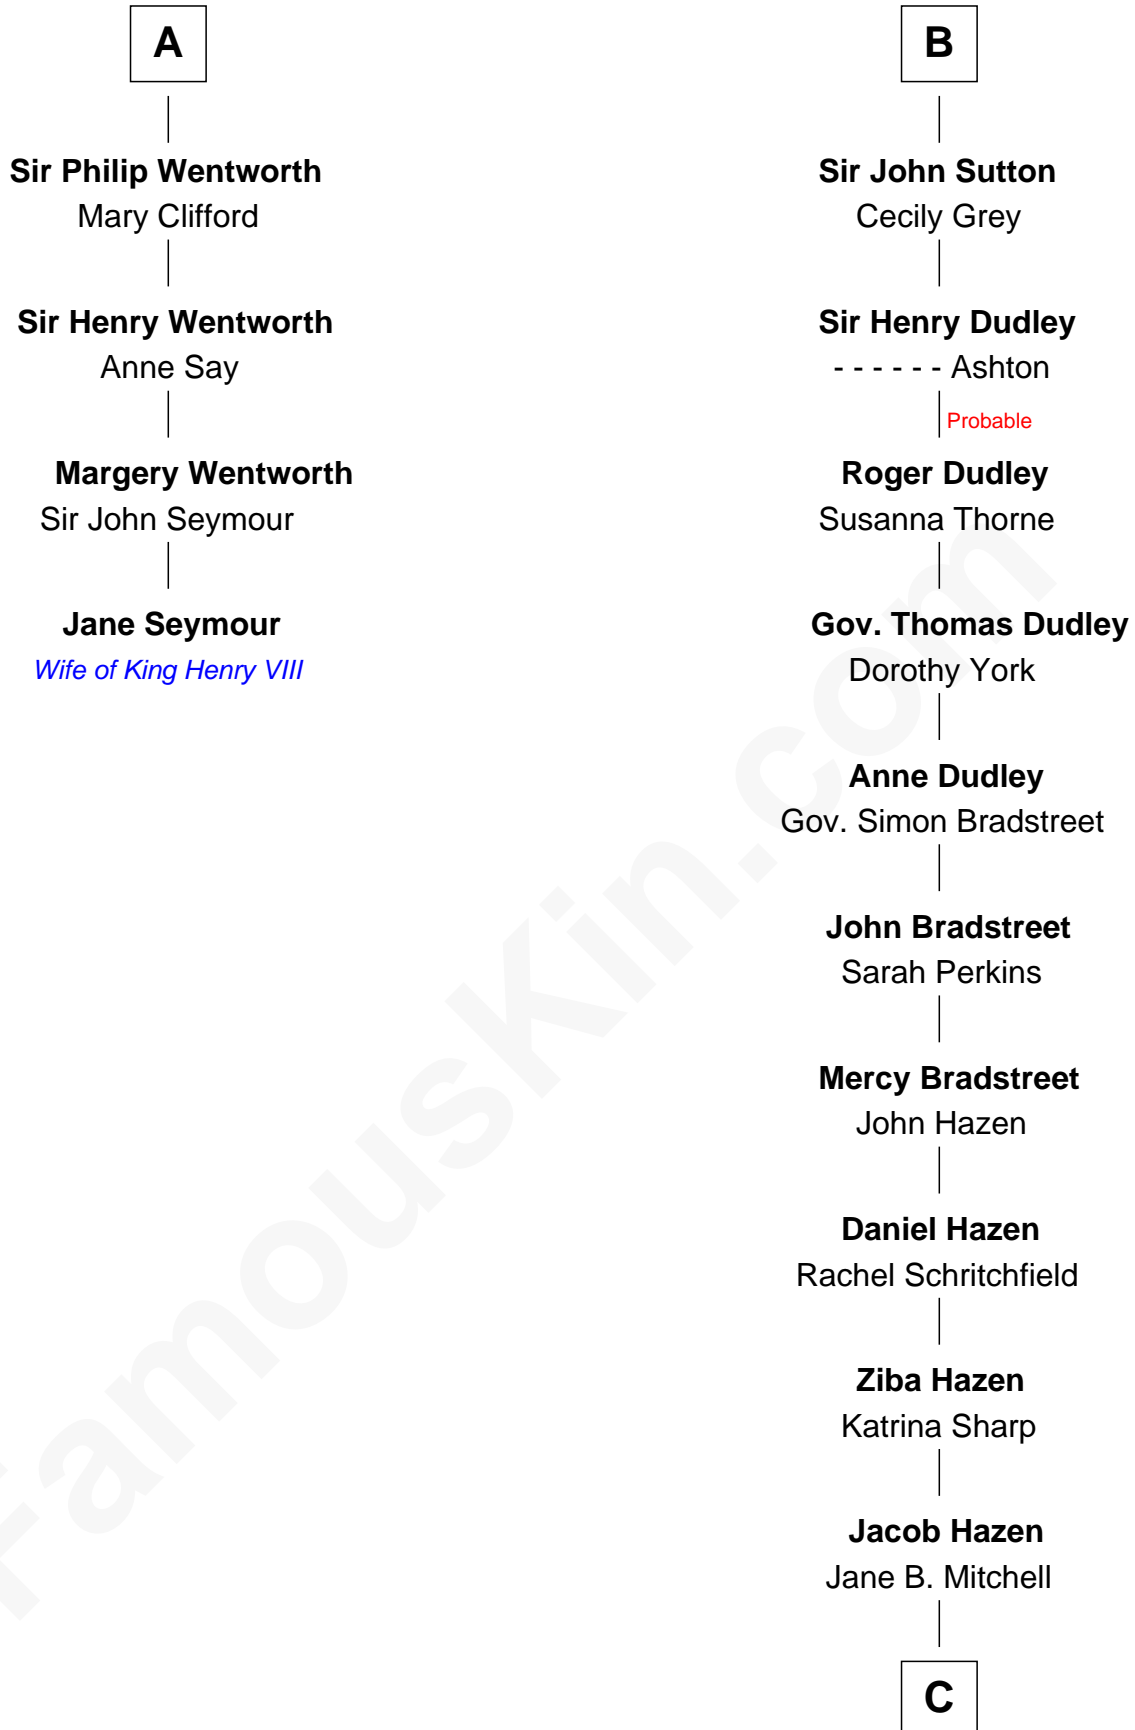

FamousKin.com Relationship Chart of

Jane Seymour

3rd Wife of King Henry VIII

10th cousin 11 times removed of

J. K. Simmons

TV and Movie Actor

Sir William de Ferrers

*with wife
Sibyl Marshal*

*with wife
Margaret de Quincy*

Isabel de Ferrers
Sir Reynold de Mohun

Joan de Ferrers
Sir Thomas de Berkeley

Isabel de Mohun
Sir Edmund Deincourt

Sir Maurice de Berkeley
Eve la Zouche

John Deincourt

Thomas de Berkeley
Katherine de Clyvedon

Sir William Deincourt
Milicent la Zouche

Sir John Berkeley
Elizabeth Betteshorne

Margaret Deincourt
Sir Robert de Tibetot

Elizabeth Berkeley
Sir John Sutton

Elizabeth de Tibetot
Sir Philip le Despencer

Sir Edmund Sutton
Joyce Tiptoft

Margery Despencer
Sir Roger Wentworth

Sir Edward Sutton
Cecily Willoughby

A

B

C

Sedgwick Russell Hazen

Mary Isabelle Barr

Lewis Jacob Hazen