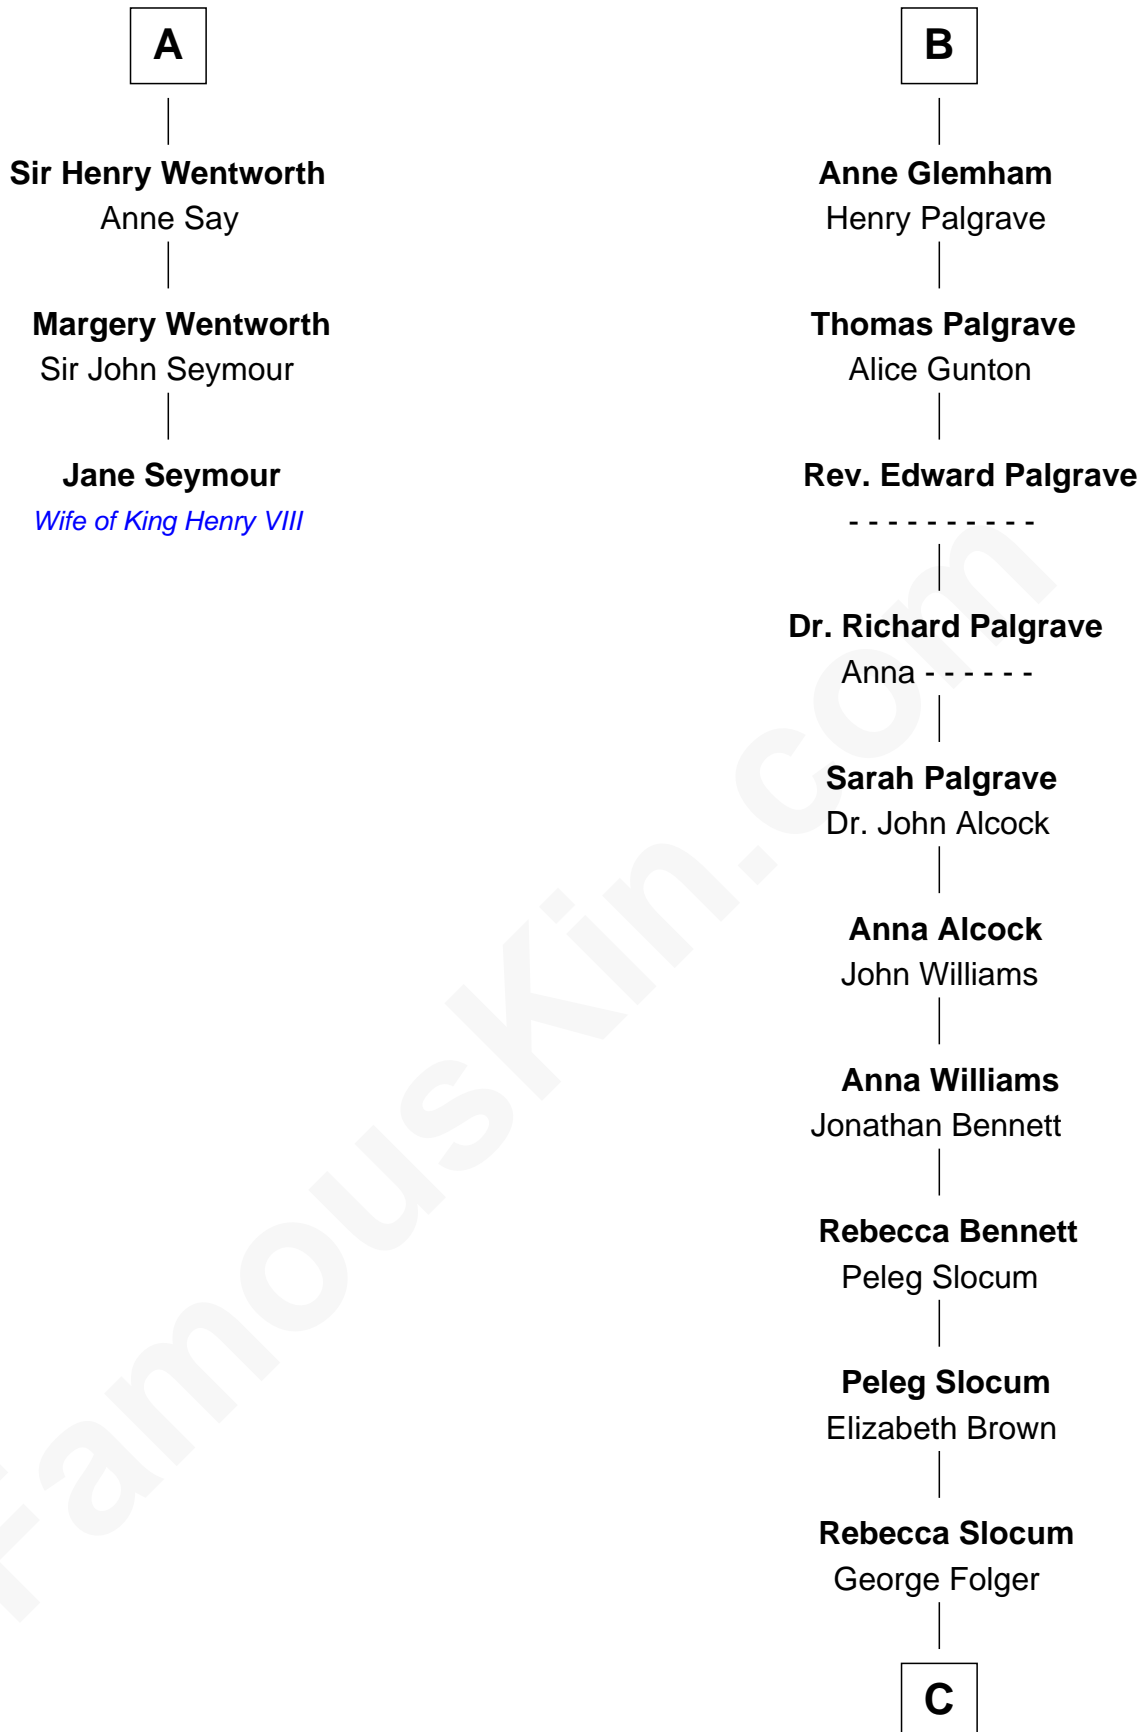

# FamousKin.com Relationship Chart of

**Jane Seymour**

*3rd Wife of King Henry VIII*

9th cousin 10 times removed of

**Henry Clay Folger**

*Founder of Folger Shakespeare Library and Chairman of Standard Oil*

C

Samuel Brown Folger

Nancy F. Hiller

Henry Clay Folger

Eliza Jane Clark

Henry Clay Folger

*Chairman of Standard Oil*

FamousKin.com