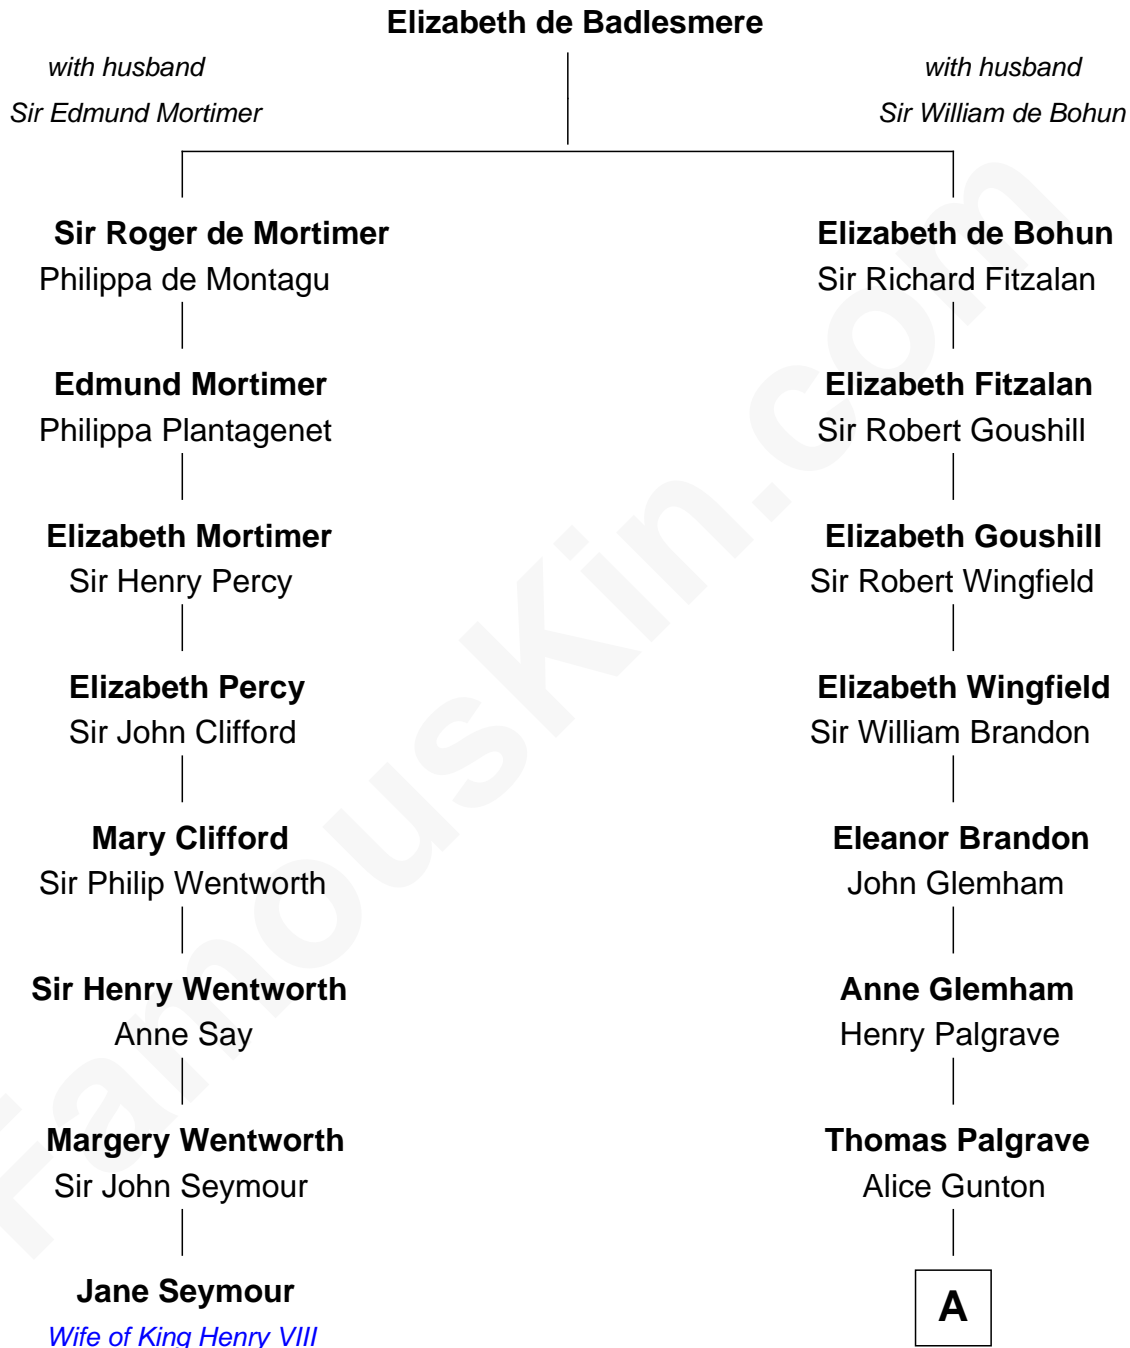

FamousKin.com Relationship Chart of

Jane Seymour

3rd Wife of King Henry VIII

7th cousin 10 times removed of

Henry Clay Folger

Founder of Folger Shakespeare Library and Chairman of Standard Oil

A

Rev. Edward Palgrave