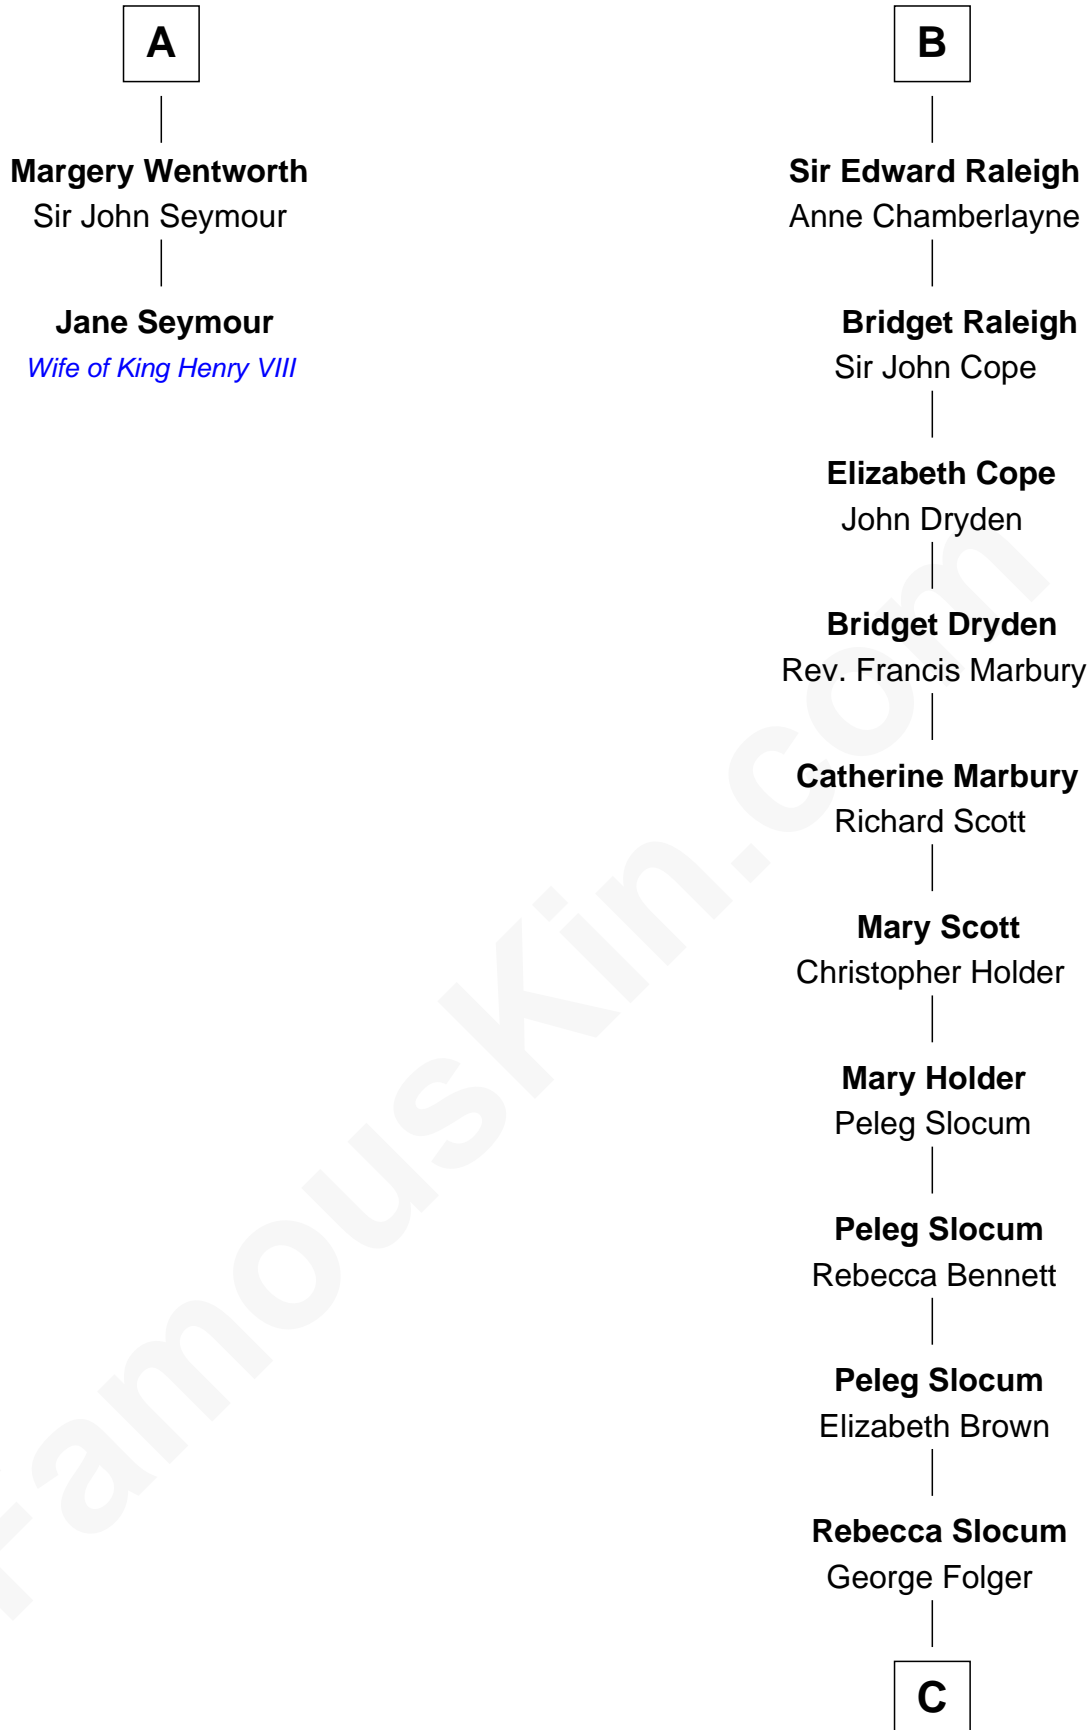

# FamousKin.com Relationship Chart of

**Jane Seymour**

*3rd Wife of King Henry VIII*

8th cousin 11 times removed of

**Henry Clay Folger**

*Founder of Folger Shakespeare Library and Chairman of Standard Oil*

**Sir Philip le Despencer**

Elizabeth de Tibetot

**Margery Despencer**

Sir Roger Wentworth

**Sir Philip Wentworth**

Mary Clifford

**Sir Henry Wentworth**

Anne Say

**A**

**Hugh le Despencer**

Eleanor de Clare

**Sir Edward le Despencer**

Anne de Ferrers

**Edward Despencer**

Elizabeth Burghersh

**Margaret Despencer**

Robert de Ferrers

**Phillippa Ferrers**

Sir Thomas Greene

**Elizabeth Greene**

William Raleigh

**Sir Edward Raleigh**

Margaret Verney

**B**