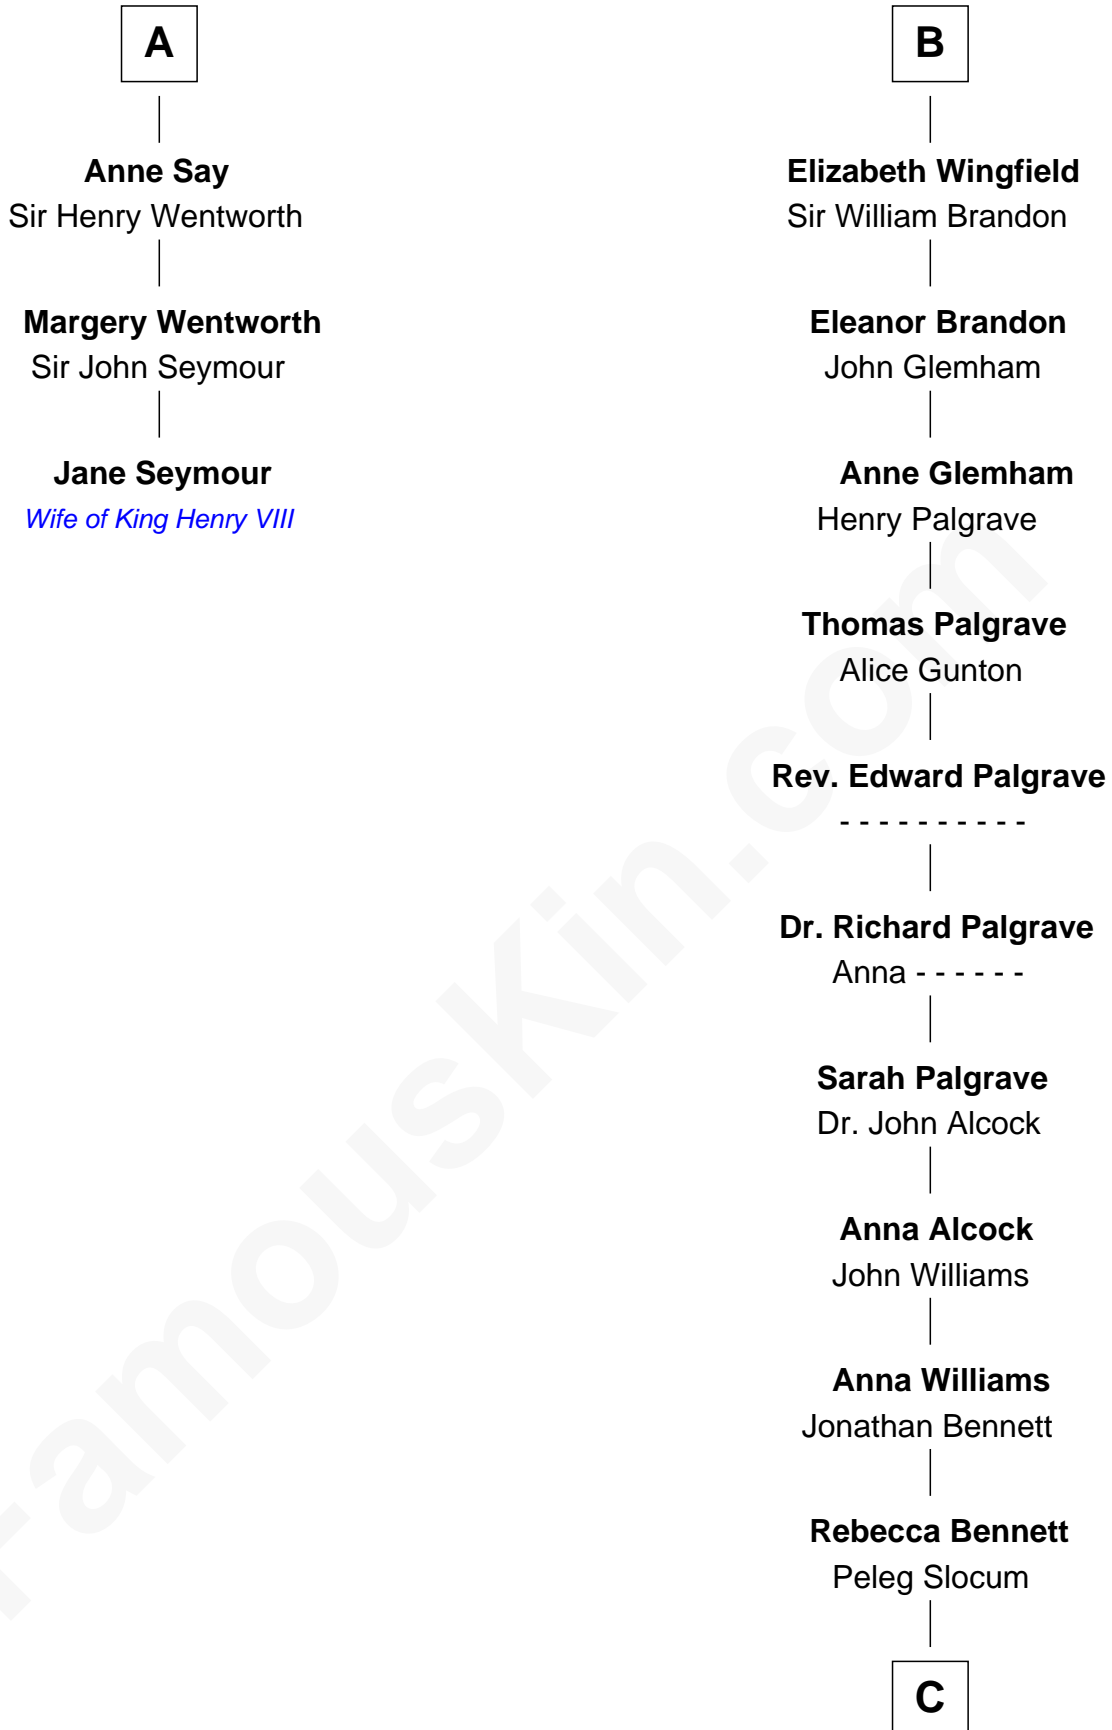

FamousKin.com Relationship Chart of

Jane Seymour

3rd Wife of King Henry VIII

9th cousin 11 times removed of

J. A. Folger

Founder of Folger Coffee Company

Sir Humphrey de Bohun

Maud of Eu