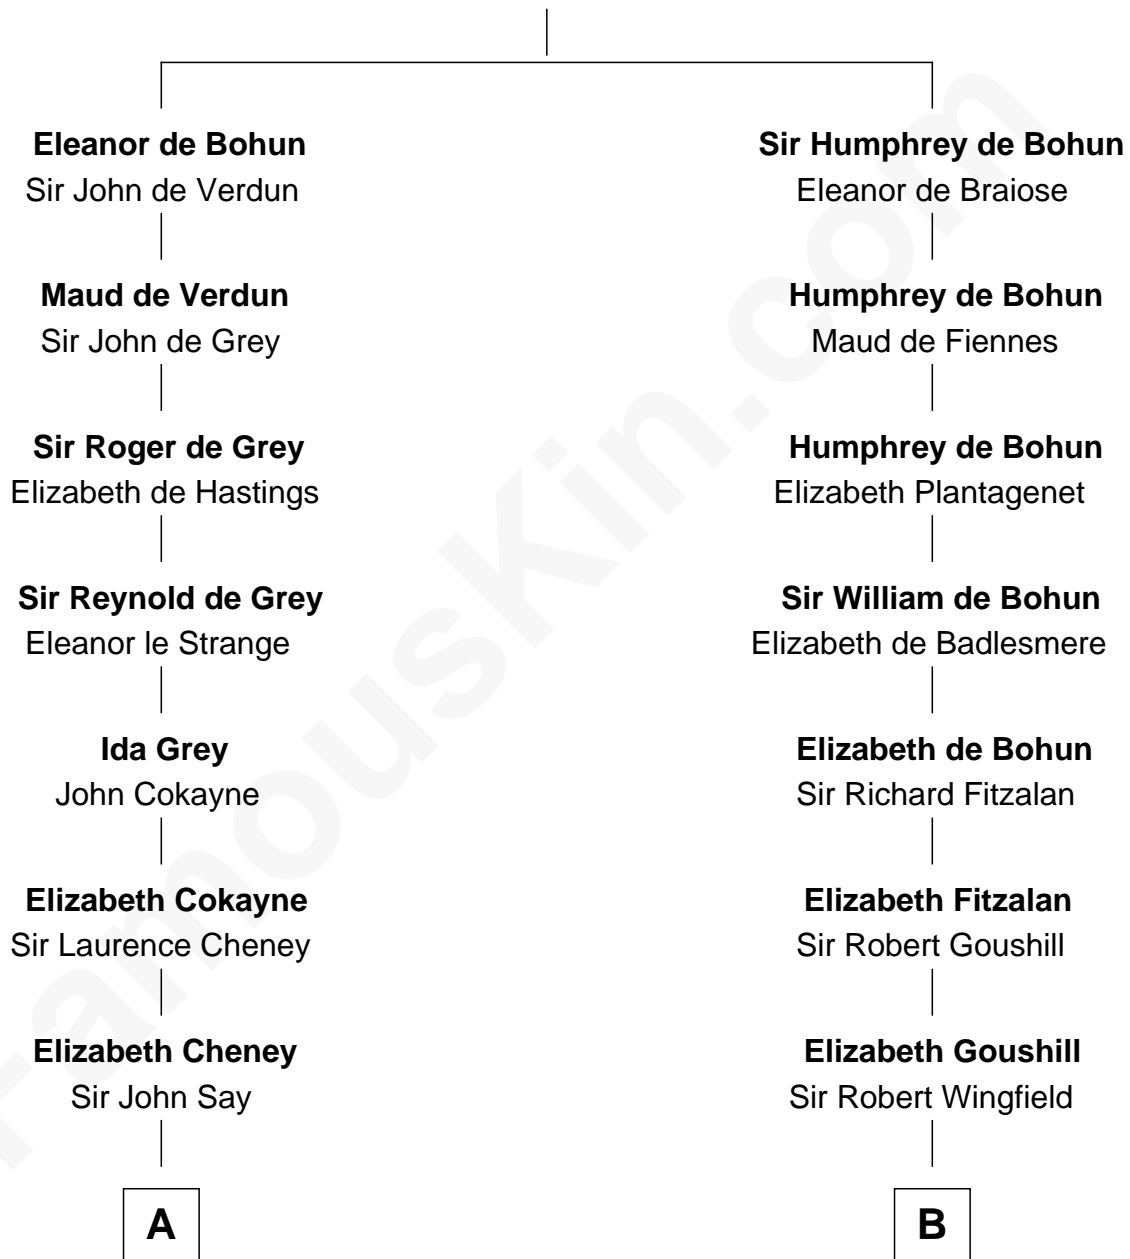

FamousKin.com Relationship Chart of

Jane Seymour

3rd Wife of King Henry VIII

9th cousin 11 times removed of

J. A. Folger

Founder of Folger Coffee Company

Sir Humphrey de Bohun

Maud of Eu

C

Peleg Slocum
Elizabeth Brown

Rebecca Slocum
George Folger

Samuel Brown Folger
Nancy F. Hiller

J. A. Folger
Founder of Folger Coffee Co.

FamousKin.com