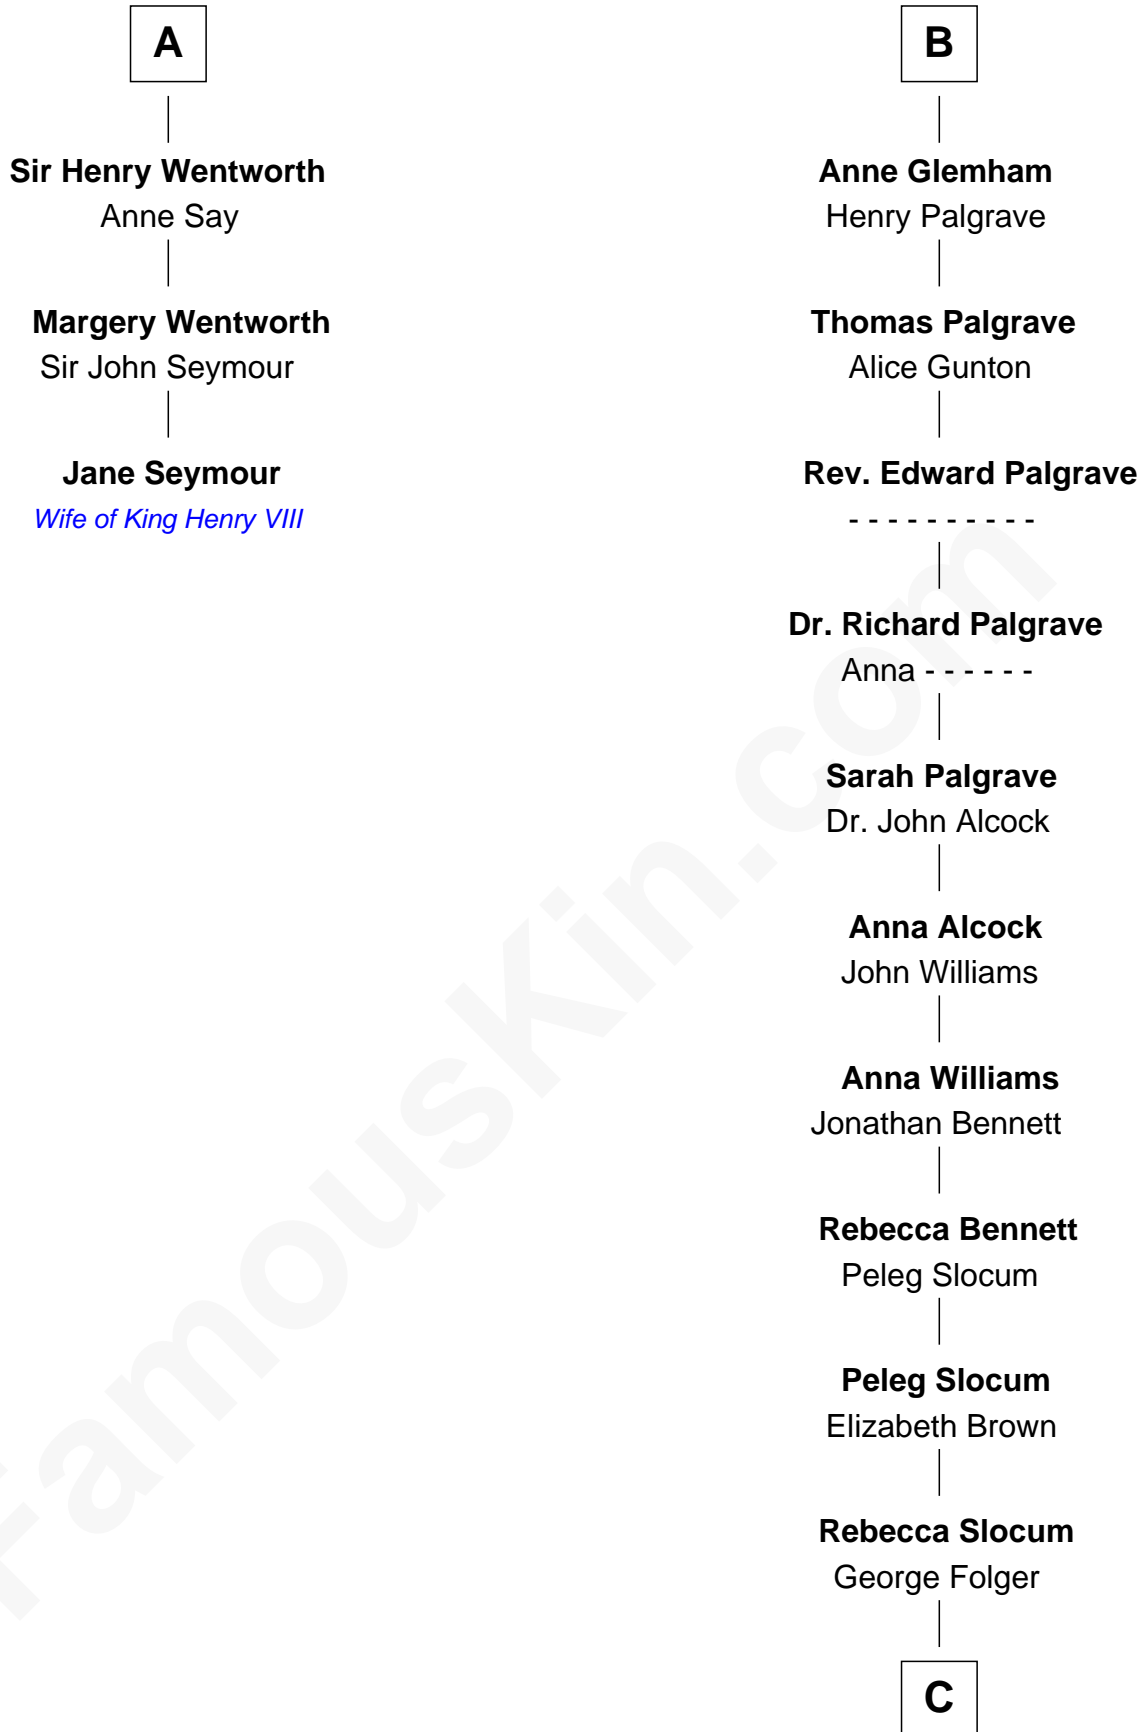

FamousKin.com Relationship Chart of

Jane Seymour

3rd Wife of King Henry VIII

9th cousin 9 times removed of

J. A. Folger

Founder of Folger Coffee Company

C

—
Samuel Brown Folger

Nancy F. Hiller

—
J. A. Folger

Founder of Folger Coffee Co.

FamousKin.com