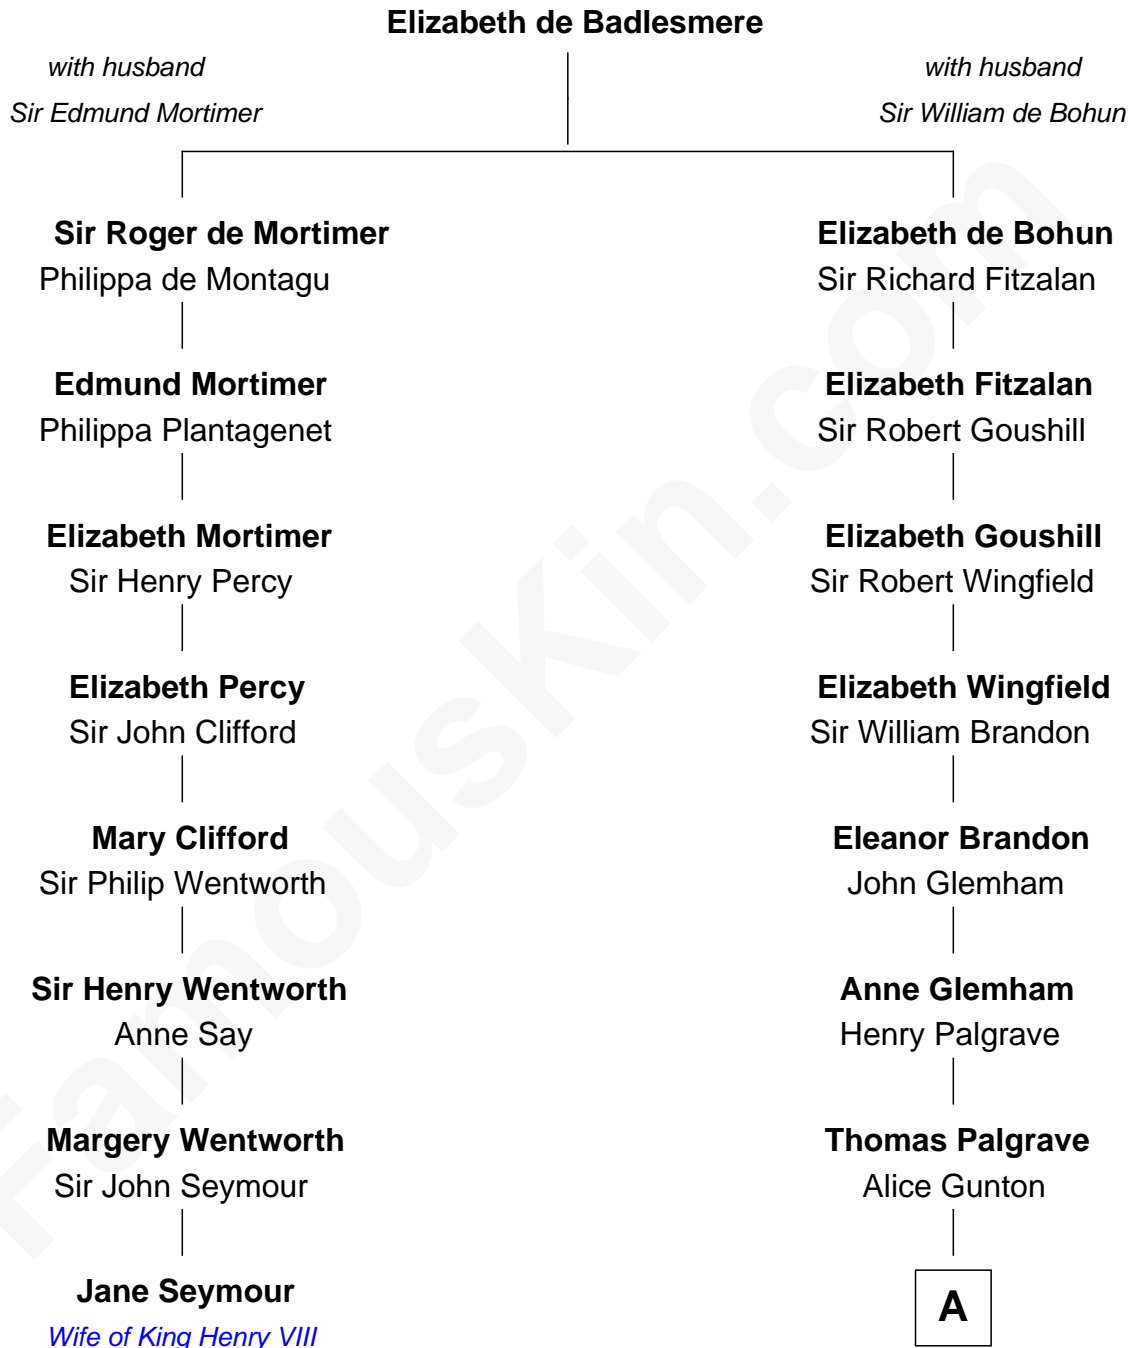

## Relationship Chart of

### Jane Seymour

3rd Wife of King Henry VIII

7th cousin 9 times removed of

**J. A. Folger**

Founder of Folger Coffee Company

**A**

Rev. Edward Palgrave

-----