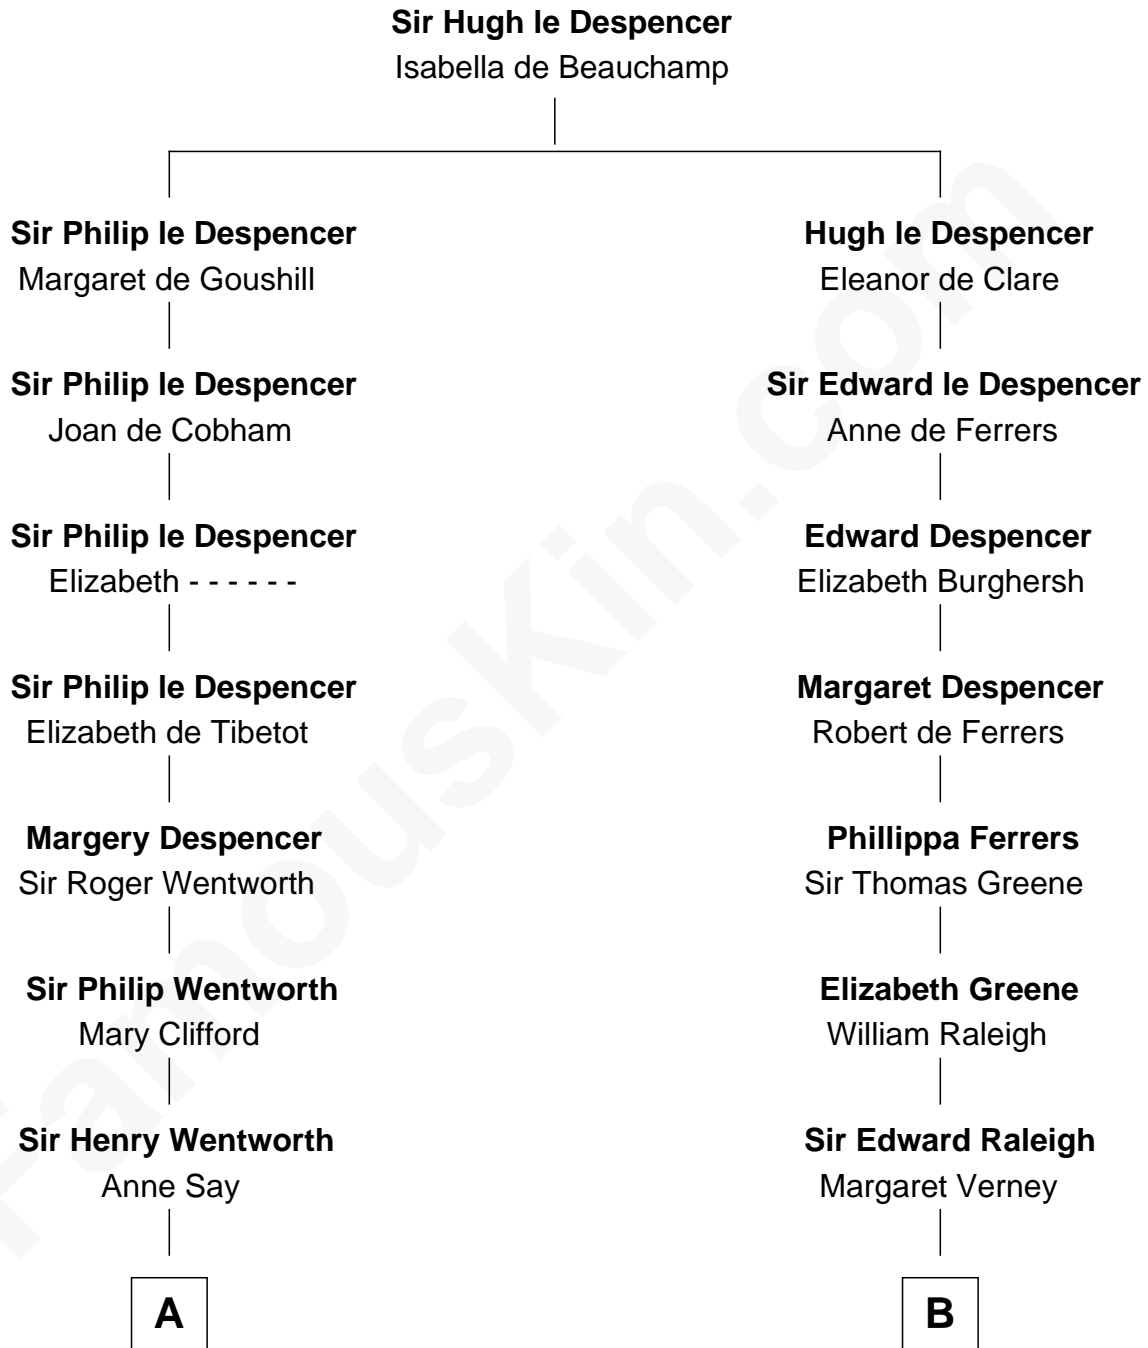

## Relationship Chart of

### Jane Seymour

3rd Wife of King Henry VIII

8th cousin 10 times removed of

**J. A. Folger**

Founder of Folger Coffee Company

C

Samuel Brown Folger

Nancy F. Hiller