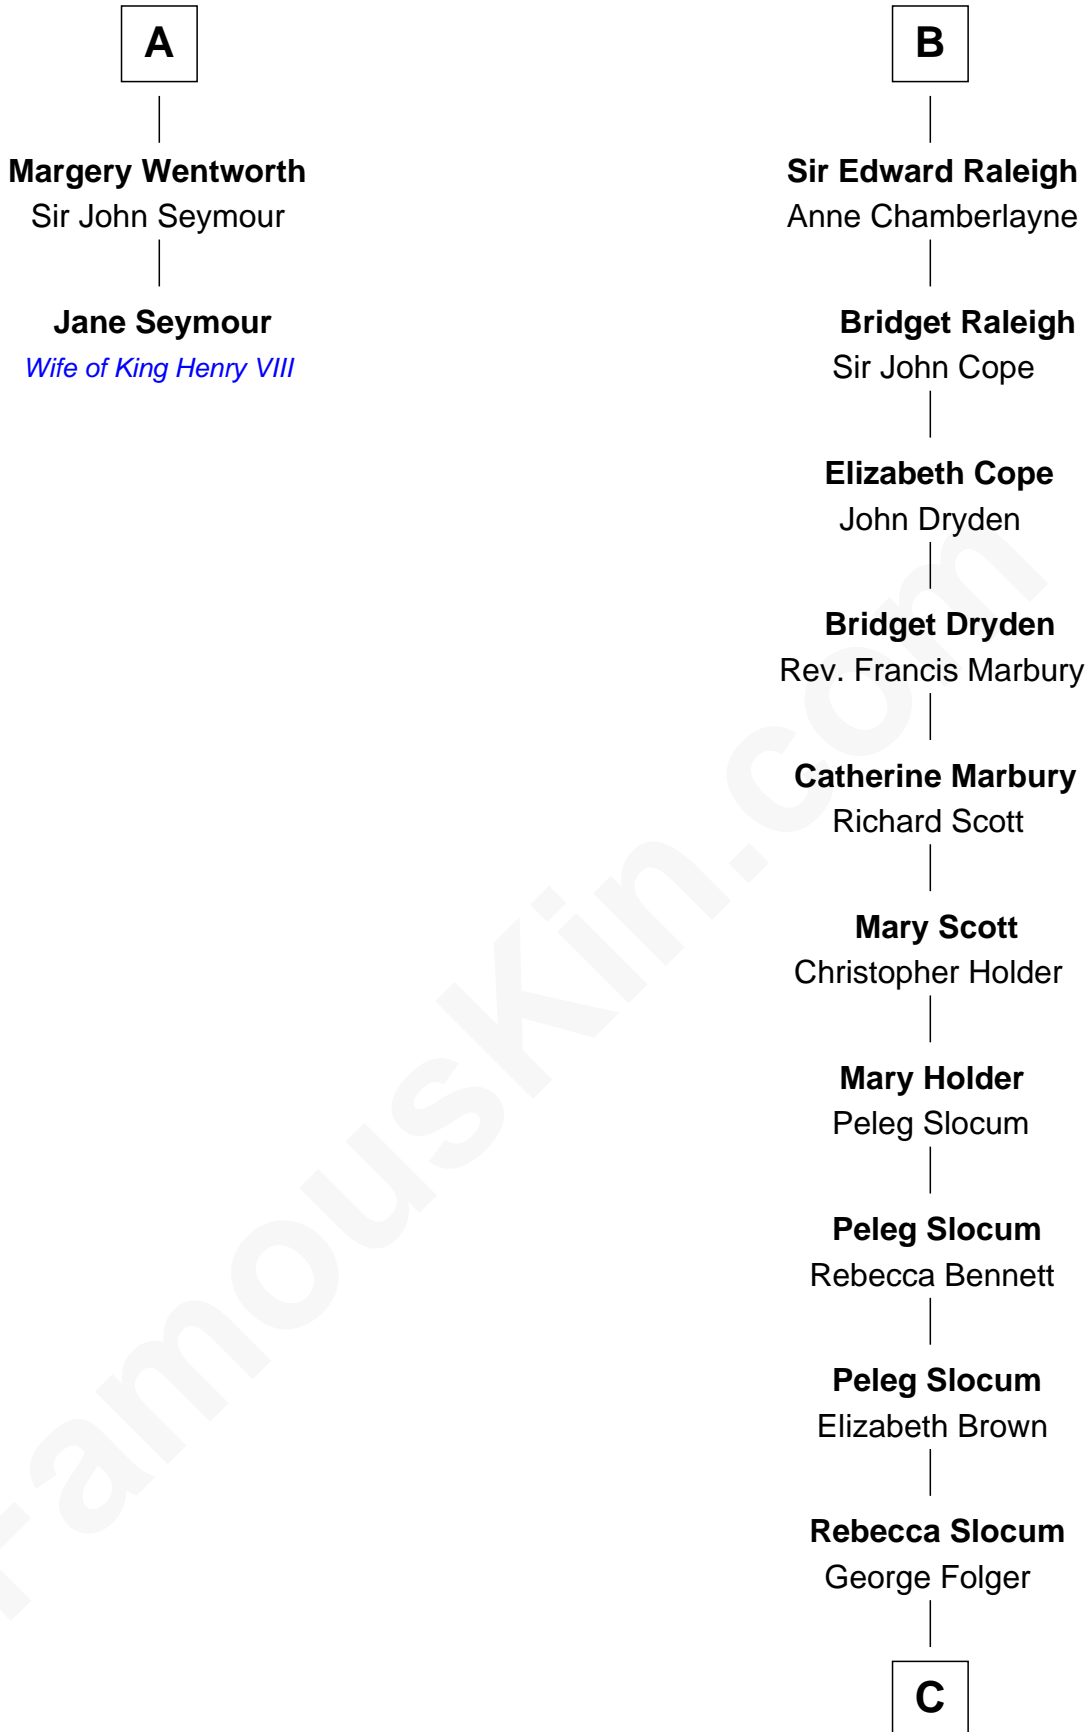

## Relationship Chart of

### Jane Seymour

3rd Wife of King Henry VIII

8th cousin 10 times removed of

**J. A. Folger**

Founder of Folger Coffee Company

C

Samuel Brown Folger

Nancy F. Hiller