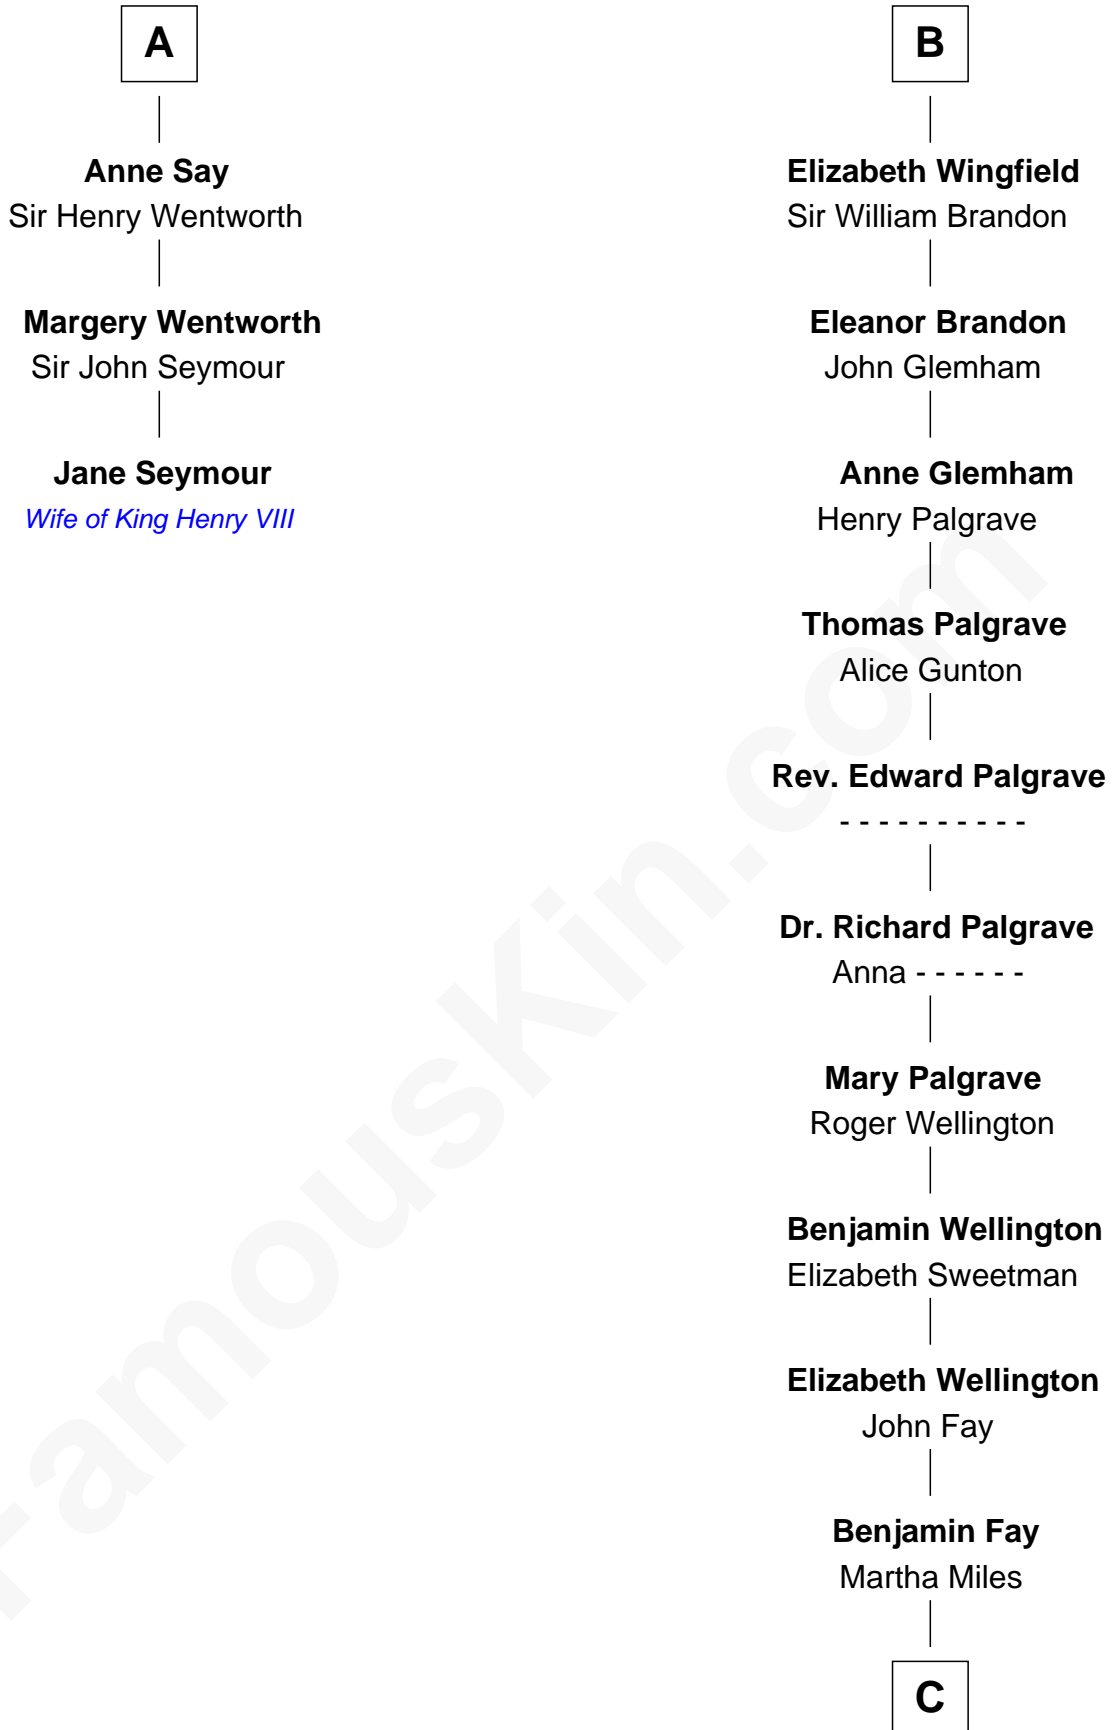

# FamousKin.com Relationship Chart of

**Jane Seymour**

*3rd Wife of King Henry VIII*

9th cousin 9 times removed of

**Eli Whitney**

*Inventor of the Cotton Gin*

**Sir Humphrey de Bohun**

Maud of Eu

**C**

—  
**Elizabeth Fay**

Eli Whitney

—  
**Eli Whitney**

*Inventor of the Cotton Gin*

FamousKin.com