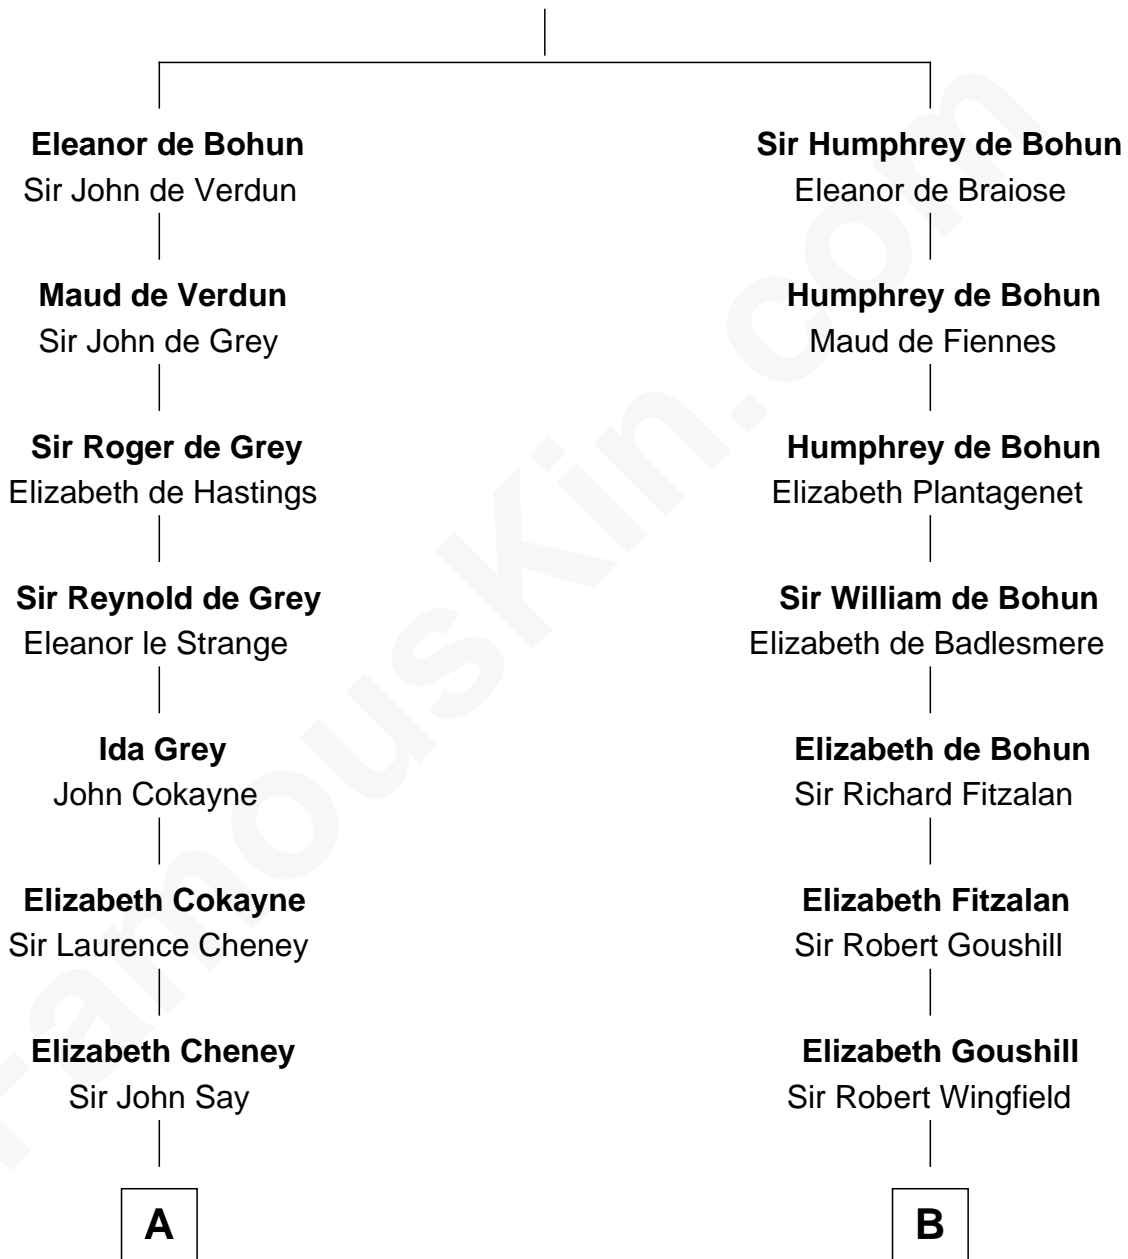

# FamousKin.com Relationship Chart of

**Jane Seymour**

*3rd Wife of King Henry VIII*

9th cousin 9 times removed of

**Eli Whitney**

*Inventor of the Cotton Gin*

**Sir Humphrey de Bohun**

Maud of Eu

**C**

—  
**Elizabeth Fay**

Eli Whitney

—  
**Eli Whitney**

*Inventor of the Cotton Gin*

FamousKin.com