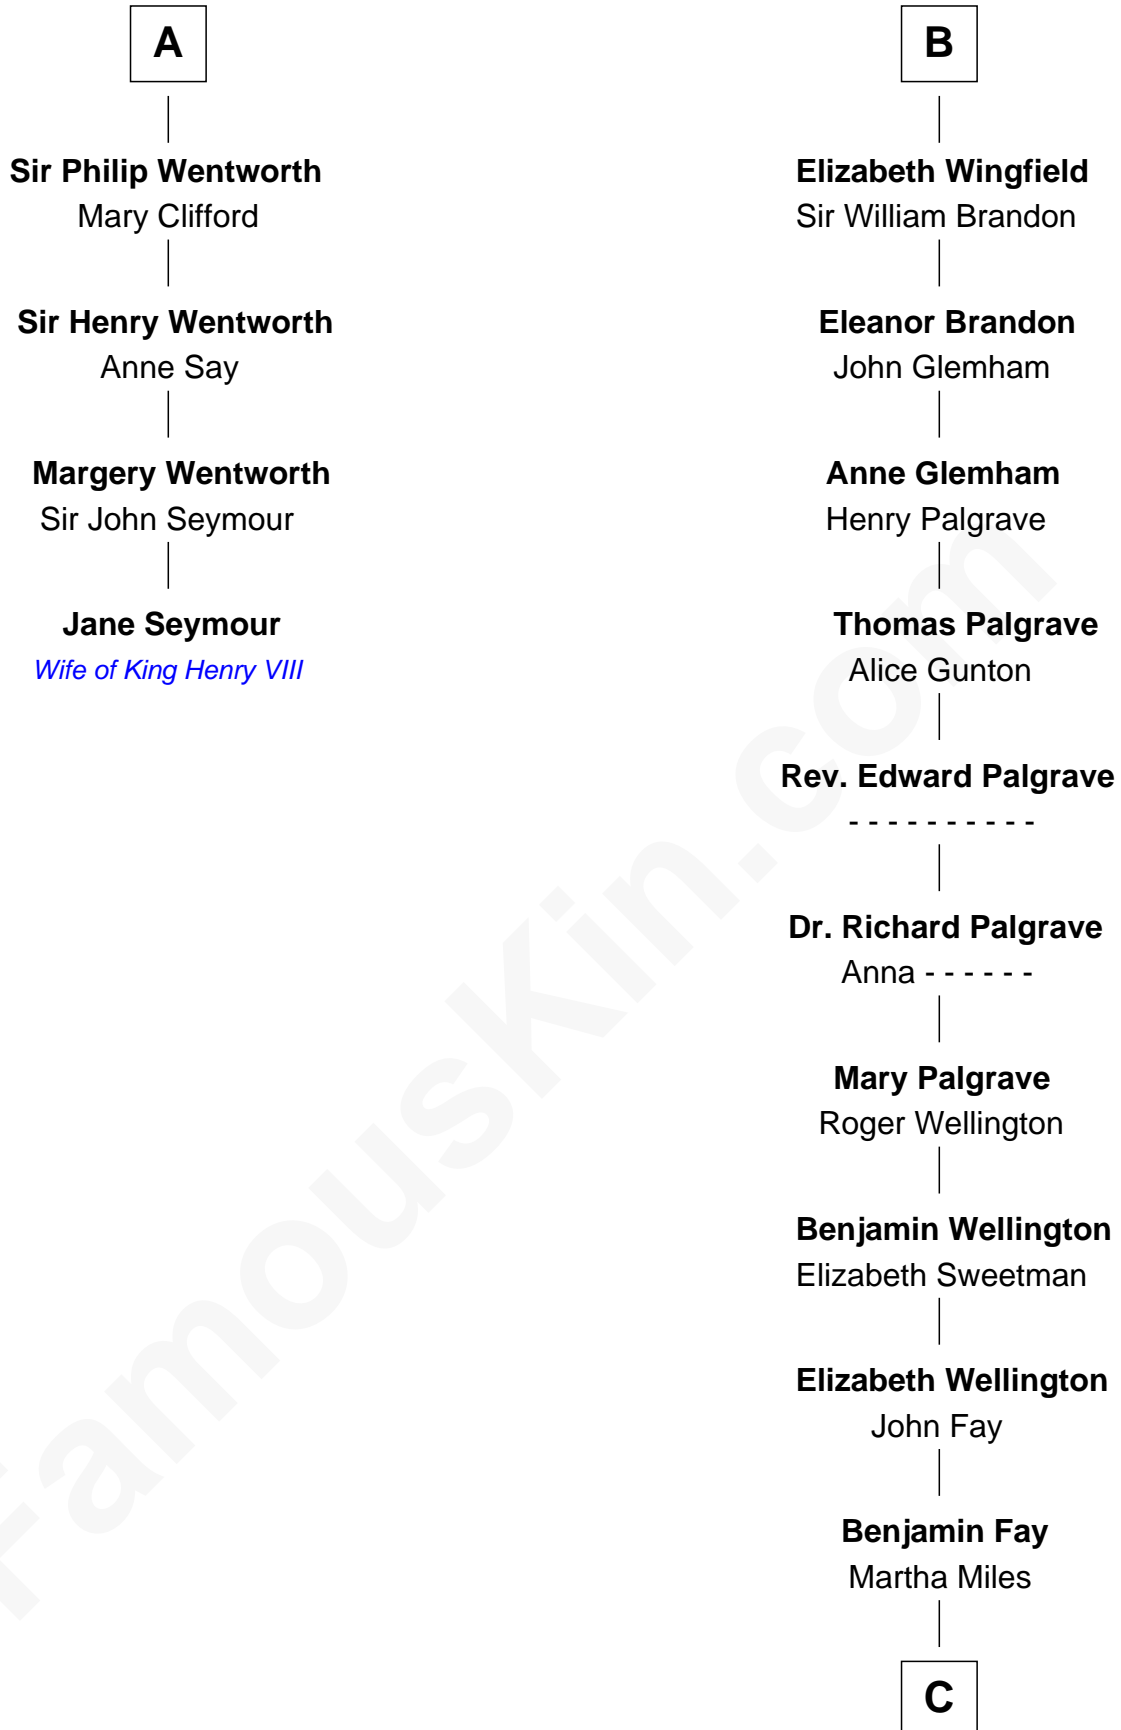

FamousKin.com Relationship Chart of

Jane Seymour

3rd Wife of King Henry VIII

10th cousin 8 times removed of

Eli Whitney

Inventor of the Cotton Gin

William de Braiose

Eva Marshal

Eve de Braiose
Sir William de Cantilupe

Milicent de Cantilupe
Eudo la Zouche

Sir William la Zouche
Maud Lovel

Milicent la Zouche
Sir William Deincourt

Margaret Deincourt
Sir Robert de Tibetot

Elizabeth de Tibetot
Sir Philip le Despencer

Margery Despencer
Sir Roger Wentworth

A

Eleanor de Braiose
Sir Humphrey de Bohun

Humphrey de Bohun
Maud de Fiennes

Humphrey de Bohun
Elizabeth Plantagenet

Sir William de Bohun
Elizabeth de Badlesmere

Elizabeth de Bohun
Sir Richard Fitzalan

Elizabeth Fitzalan
Sir Robert Goushill

Elizabeth Goushill
Sir Robert Wingfield

B

C

—
Elizabeth Fay

Eli Whitney

—
Eli Whitney

Inventor of the Cotton Gin