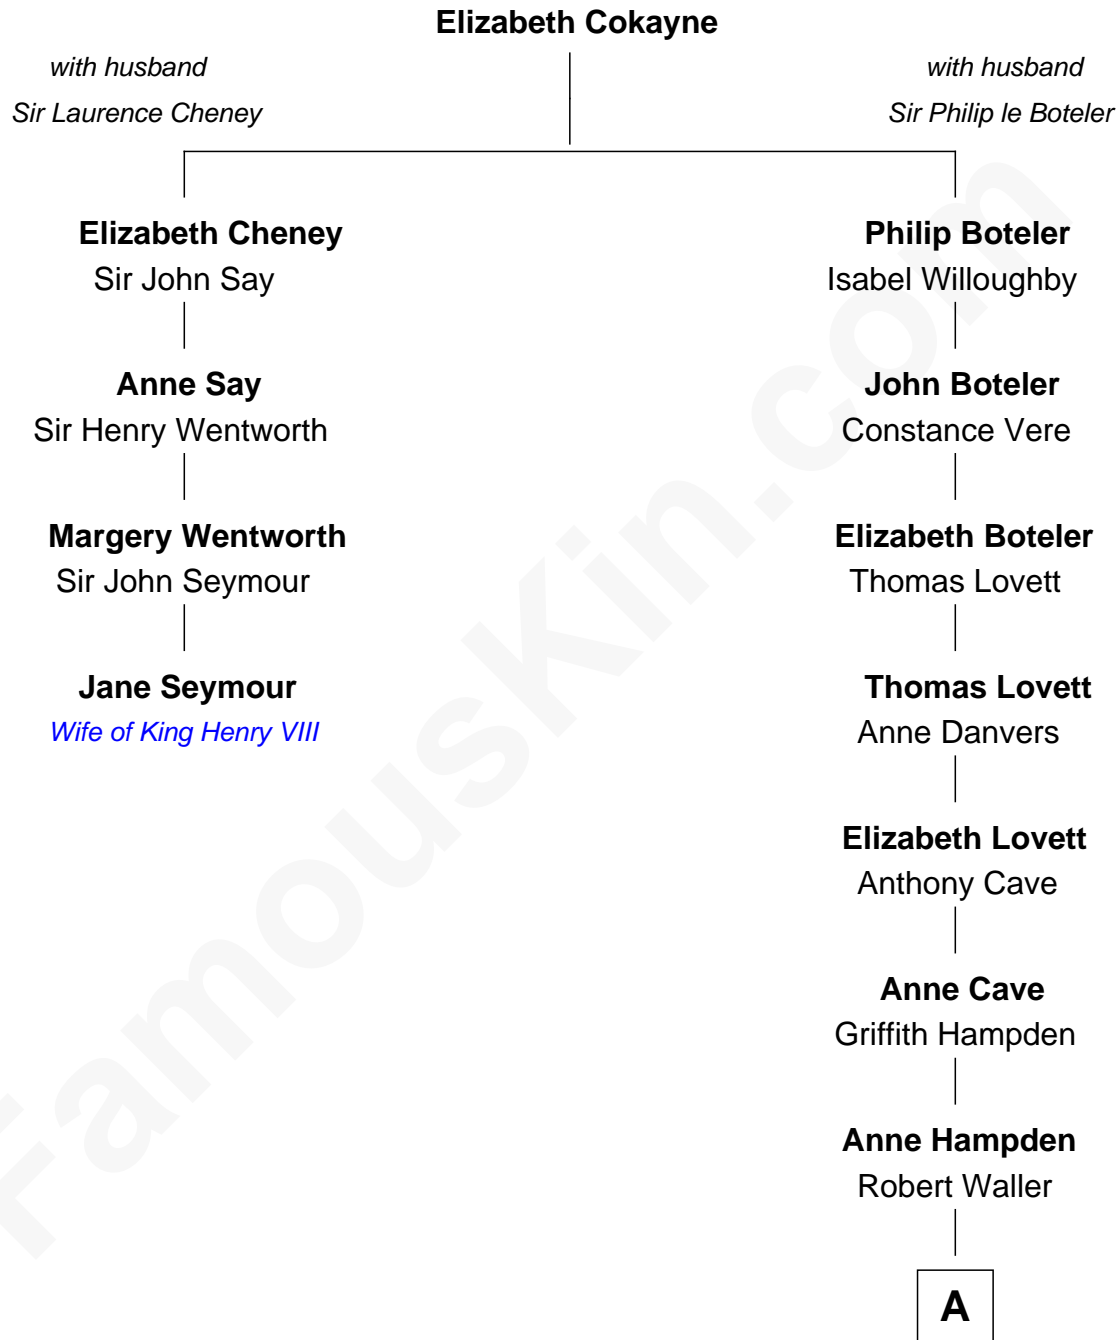

# FamousKin.com Relationship Chart of

**Jane Seymour**

*3rd Wife of King Henry VIII*

3rd cousin 17 times removed of

**Cara Delevingne**

*Fashion Model and Movie Actress*

**A**

**Edmund Waller**

Anne Banks

**Anna Maria Waller**

William Dormer

**Anne Dormer**

Henry Dunch

**Elizabeth Dunch**

Sir Cecil Bishopp

**Sir Cecil Bishopp**