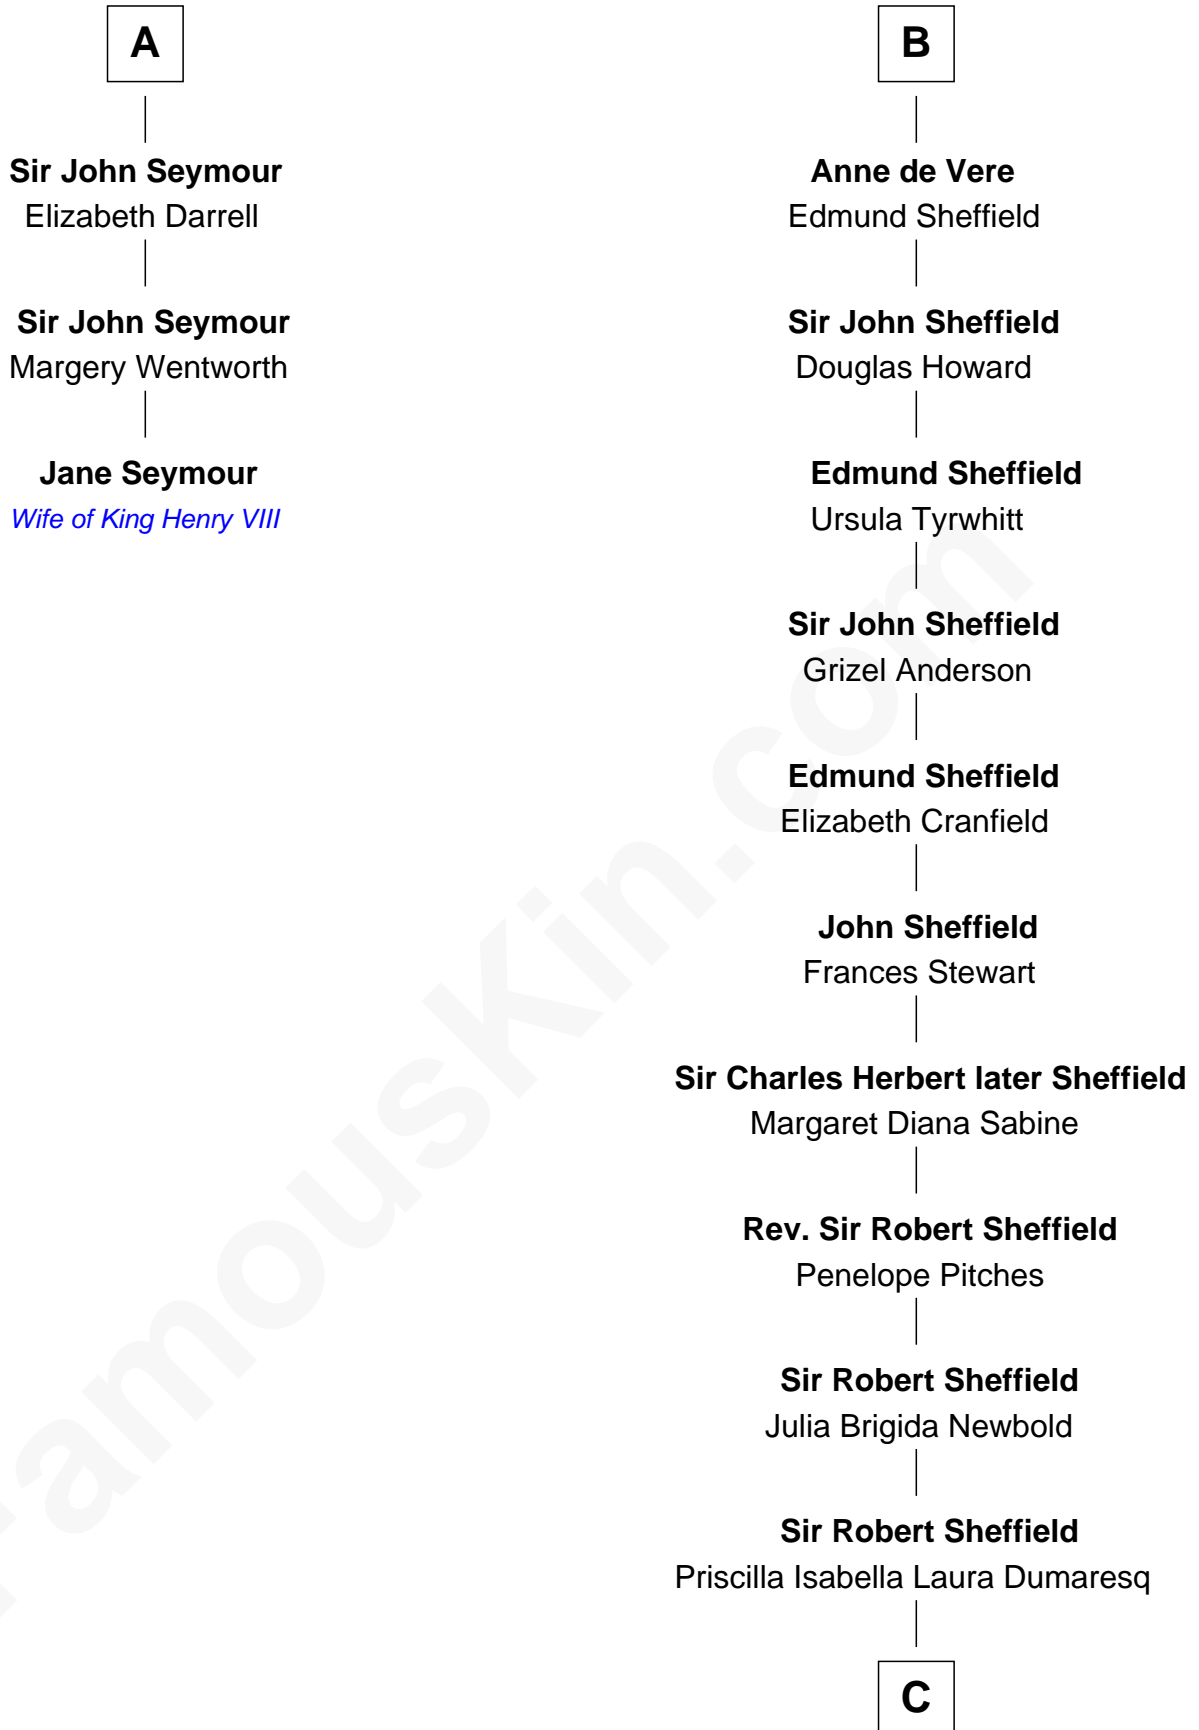

FamousKin.com Relationship Chart of

Jane Seymour

3rd Wife of King Henry VIII

9th cousin 12 times removed of

Cara Delevingne

Fashion Model and Movie Actress

Sir Hugh de Courtenay

Eleanor le Despencer

C

Sir Berkeley Digby George Sheffield

Julia Mary de Tuyll van Serooskerken

John Vincent Sheffield

Anne Margaret Faudel-Phillips

Jane Armyne Sheffield

Sir Jocelyn Edward Greville Stevens

Pandora Anne Stevens

Charles Hamar Delevingne

Cara Delevingne

Model and Actress