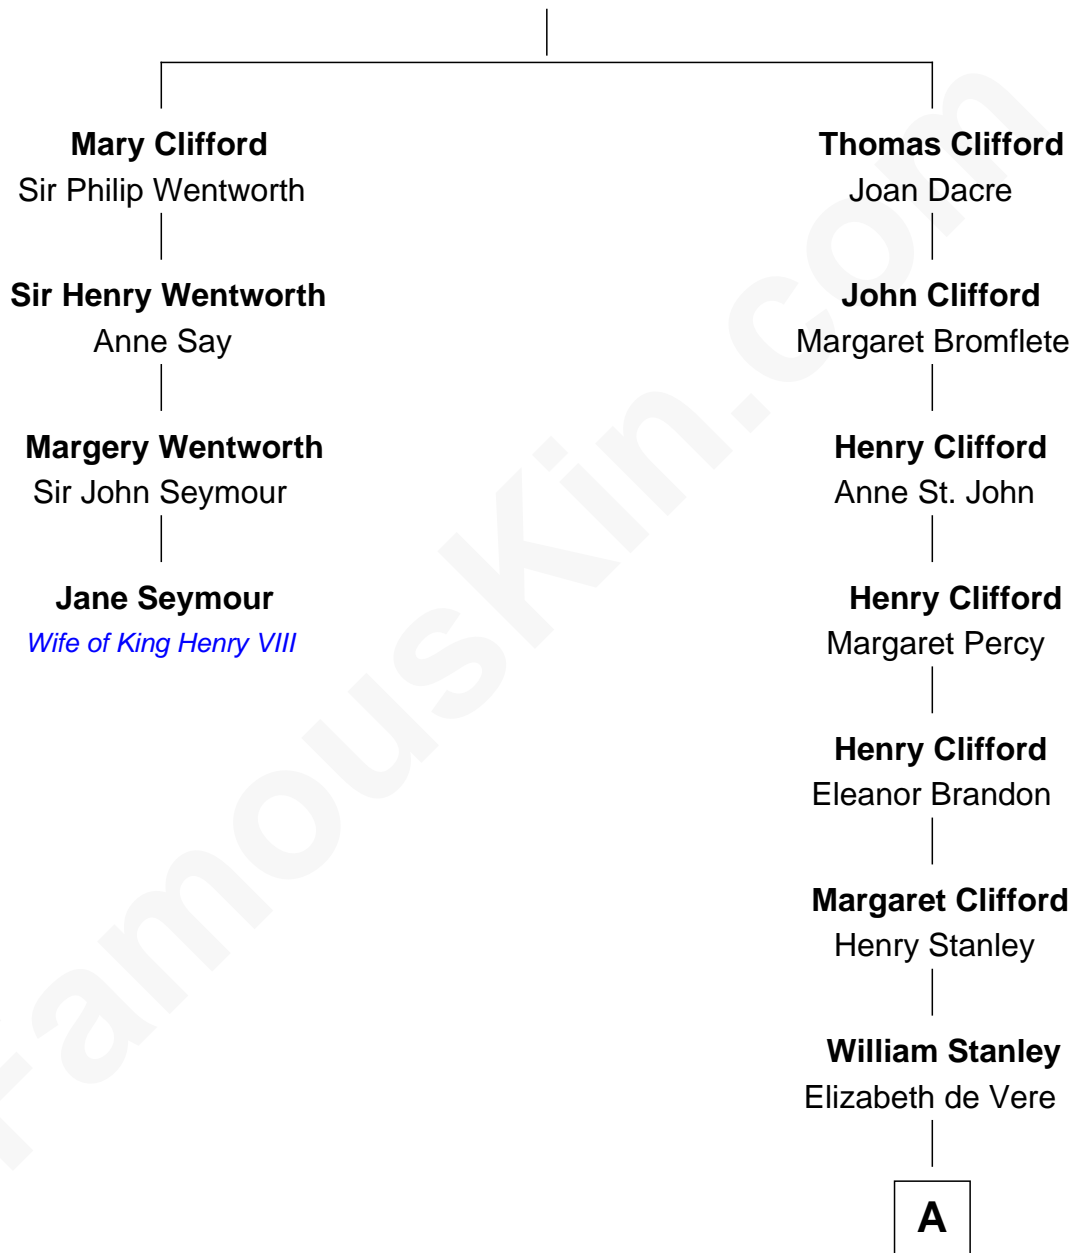

FamousKin.com Relationship Chart of

Jane Seymour

3rd Wife of King Henry VIII

3rd cousin 17 times removed of

Cara Delevingne

Fashion Model and Movie Actress

Sir John Clifford

Elizabeth Percy

A

James Stanley
Charlotte de la Trémoille

Amelia Sophia Stanley
John Murray

Charles Murray
Catherine Watts

Anne Murray
John Cochrane

Catherine Cochrane
Alexander Stewart

Margaret Stewart
Charles Gordon

Sir George Gordon
Catherine Anne Cope