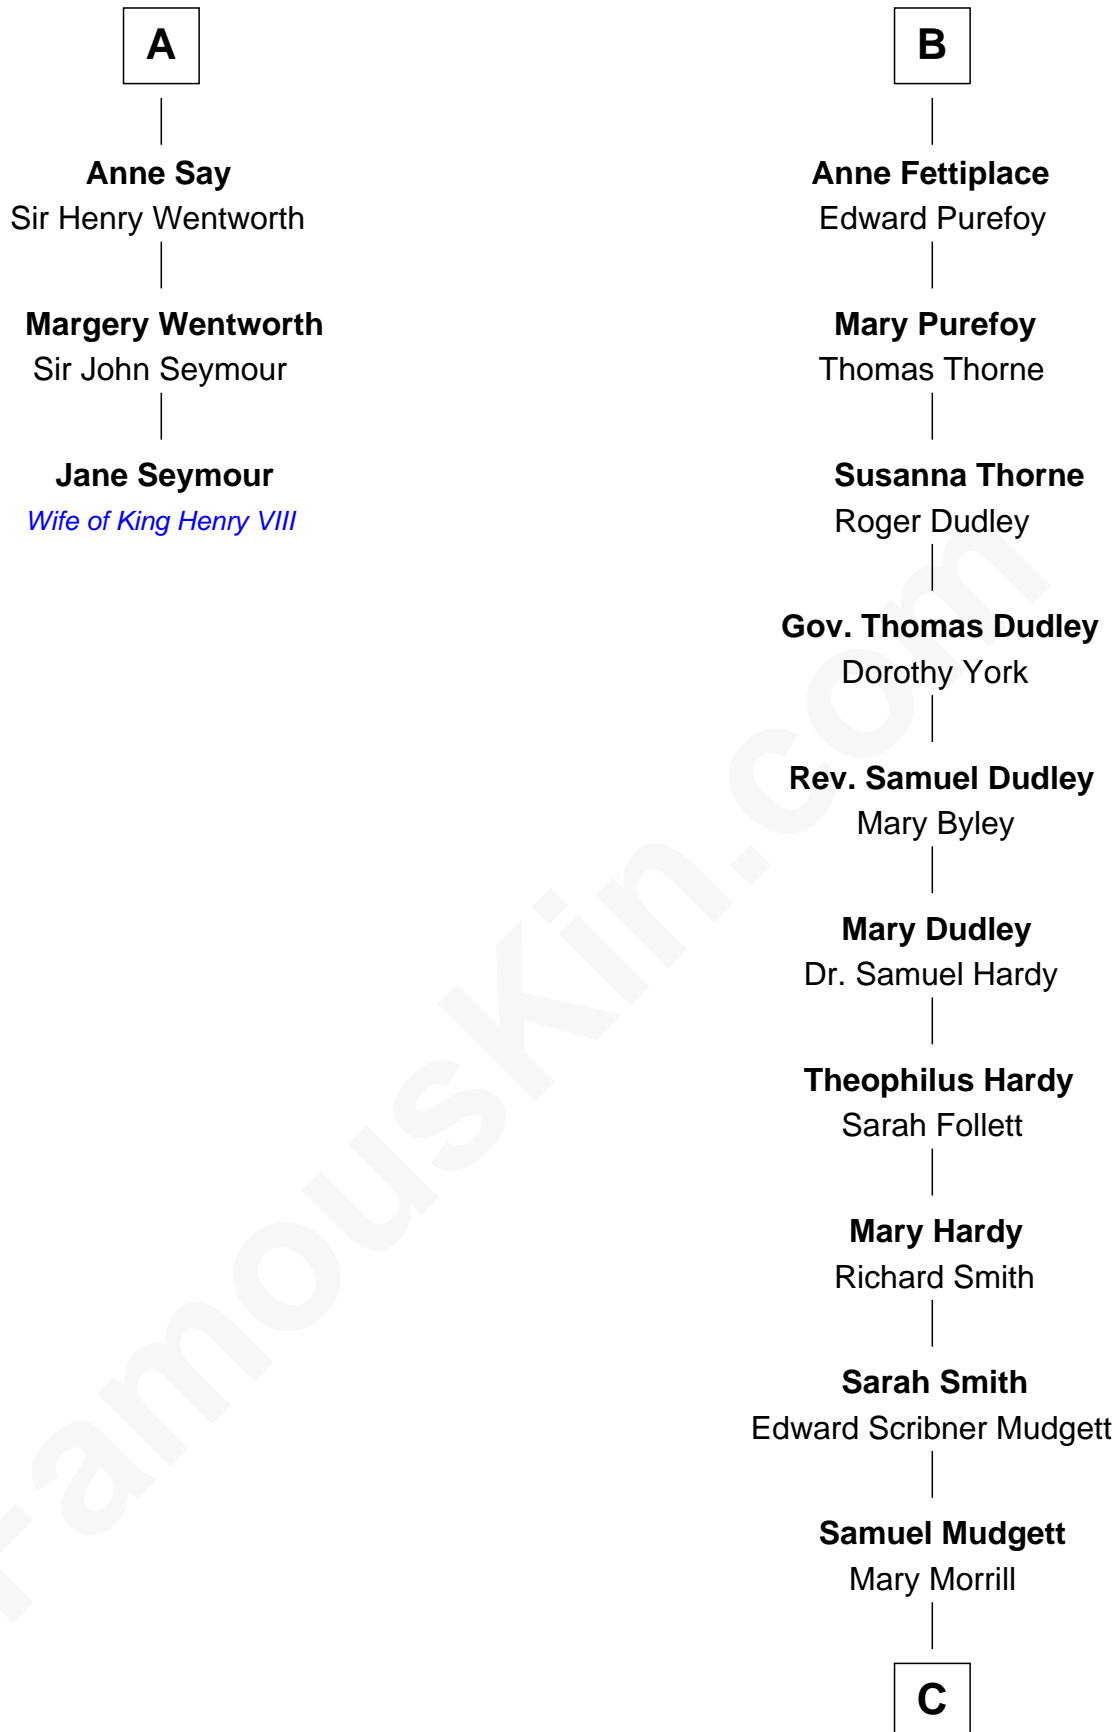

# FamousKin.com Relationship Chart of

**Jane Seymour**

*3rd Wife of King Henry VIII*

9th cousin 10 times removed of

**Dr. H. H. Holmes**

*Serial Killer aka "Devil in the White City"*

**William de Odingsells**

Ela FitzWalter

**Ida de Odingsells**  
Sir Roger de Herdeburgh

**Ela Herdeburgh**  
Sir William de Boteler

**Ankaret le Boteler**  
John le Strange

**Eleanor le Strange**  
Sir Reynold de Grey

**Ida Grey**  
John Cokayne

**Elizabeth Cokayne**  
Sir Laurence Cheney

**Elizabeth Cheney**  
Sir John Say

**A**

**Margaret de Oddingseles**

Sir John de Grey

**Sir John Grey**  
Avice Marmion

**Maud Grey**  
Sir Thomas Harcourt

**Sir Thomas Harcourt**  
Jane Fraunceys

**Sir Richard Harcourt**  
Edith St. Clair

**Alice Harcourt**  
William Bessiles

**Elizabeth Bessiles**  
Richard Fettiplace

**B**

C

**Scribner Mudgett**

Nancy Prescott

**Levi Horton Mudgett**