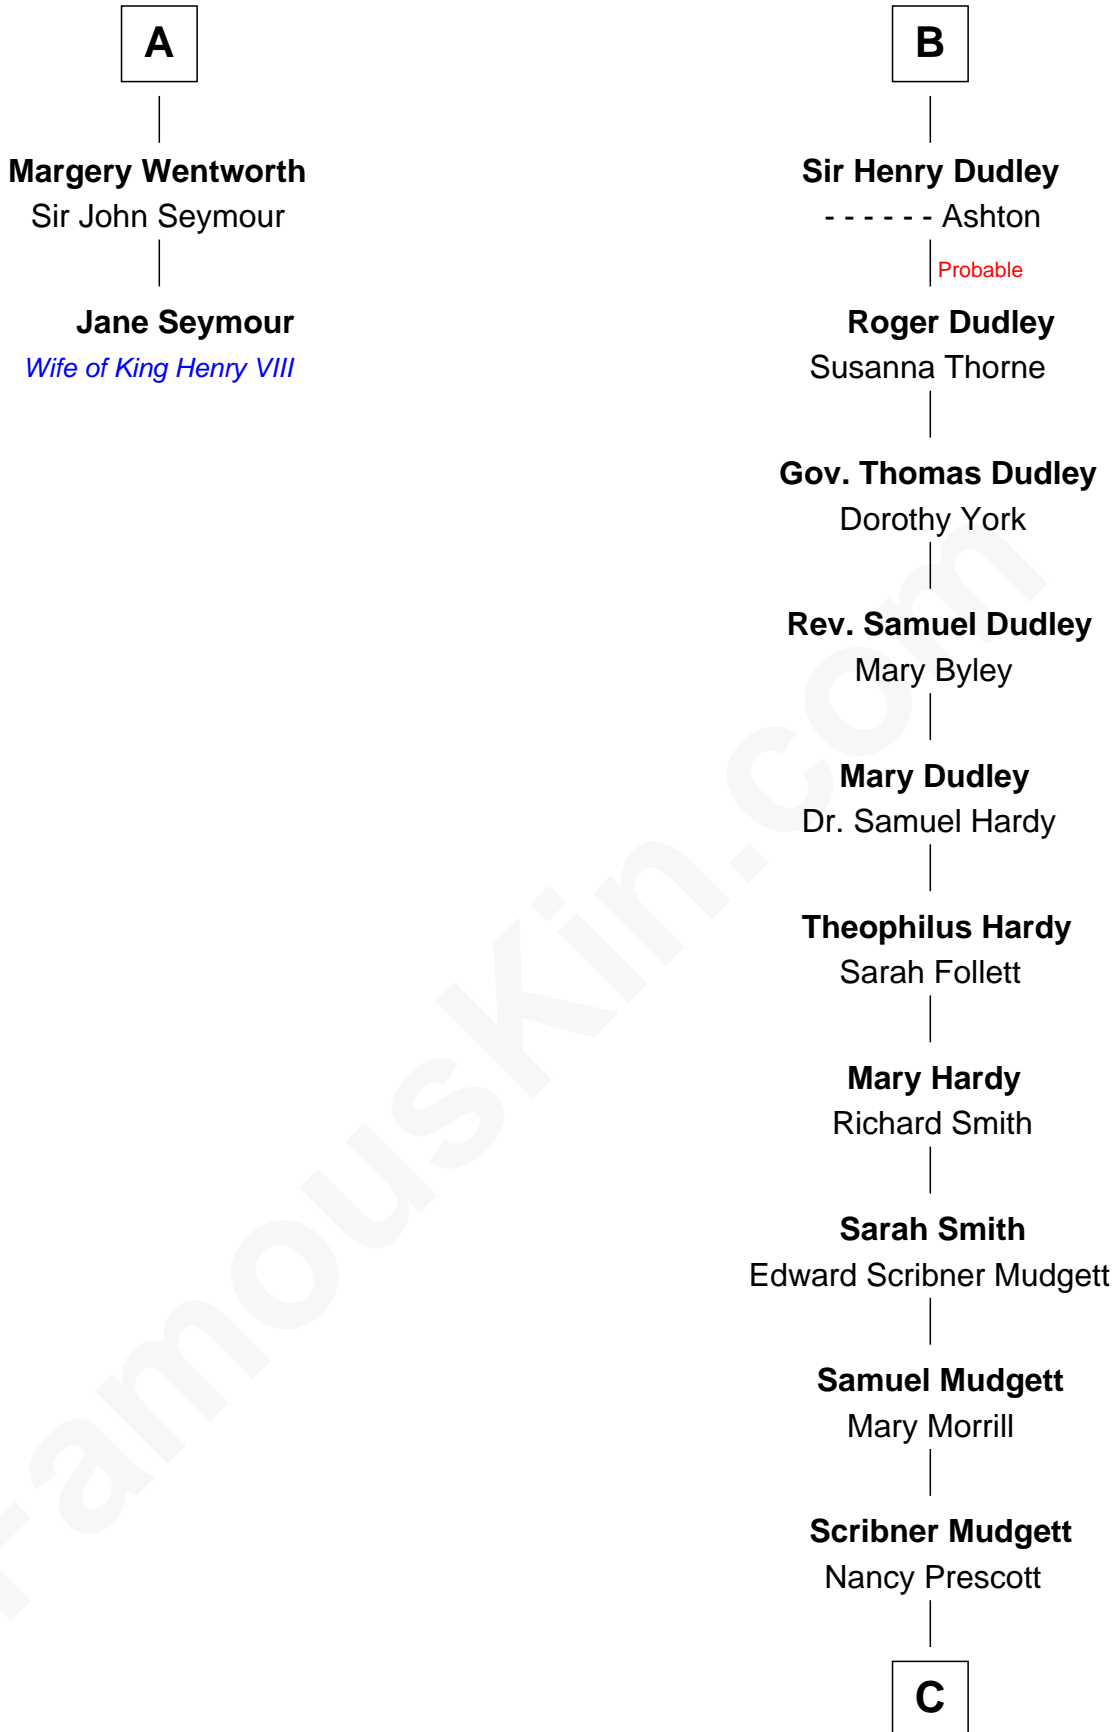

# FamousKin.com Relationship Chart of

**Jane Seymour**

*3rd Wife of King Henry VIII*

8th cousin 10 times removed of

**Dr. H. H. Holmes**

*Serial Killer aka "Devil in the White City"*

**C**

**Levi Horton Mudgett**  
Theodate Page Price

**Dr. H. H. Holmes**  
*Serial Killer Dr. H. H. Holmes*

FamousKin.com