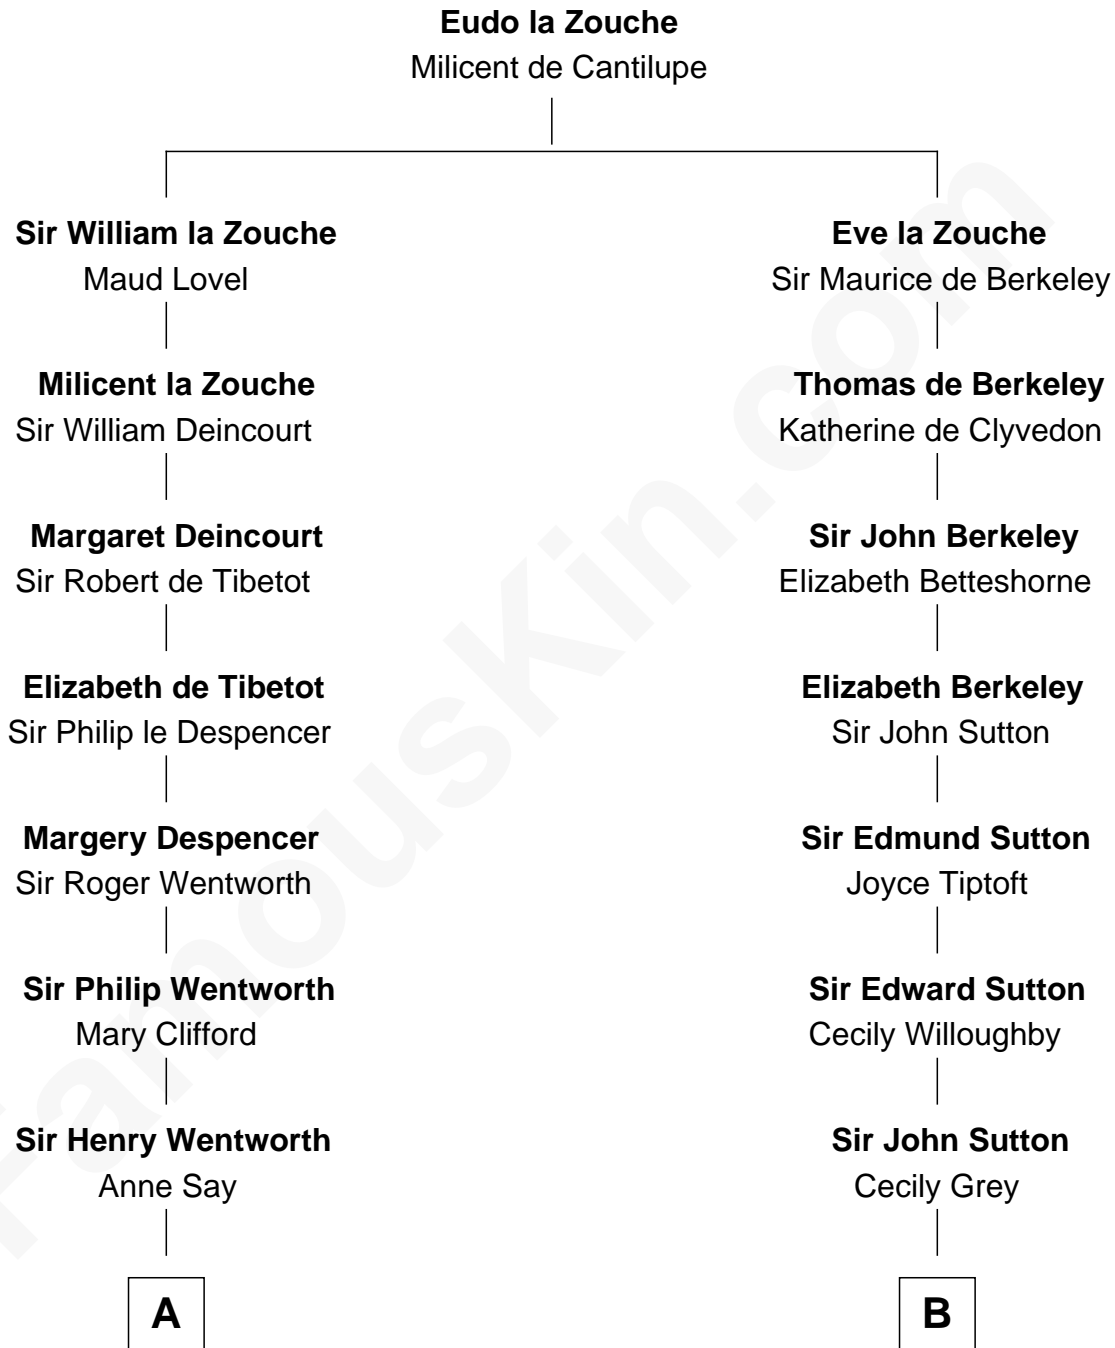

# FamousKin.com Relationship Chart of

**Jane Seymour**

*3rd Wife of King Henry VIII*

8th cousin 10 times removed of

**Dr. H. H. Holmes**

*Serial Killer aka "Devil in the White City"*

**C**

**Levi Horton Mudgett**  
Theodate Page Price

**Dr. H. H. Holmes**  
*Serial Killer Dr. H. H. Holmes*

FamousKin.com