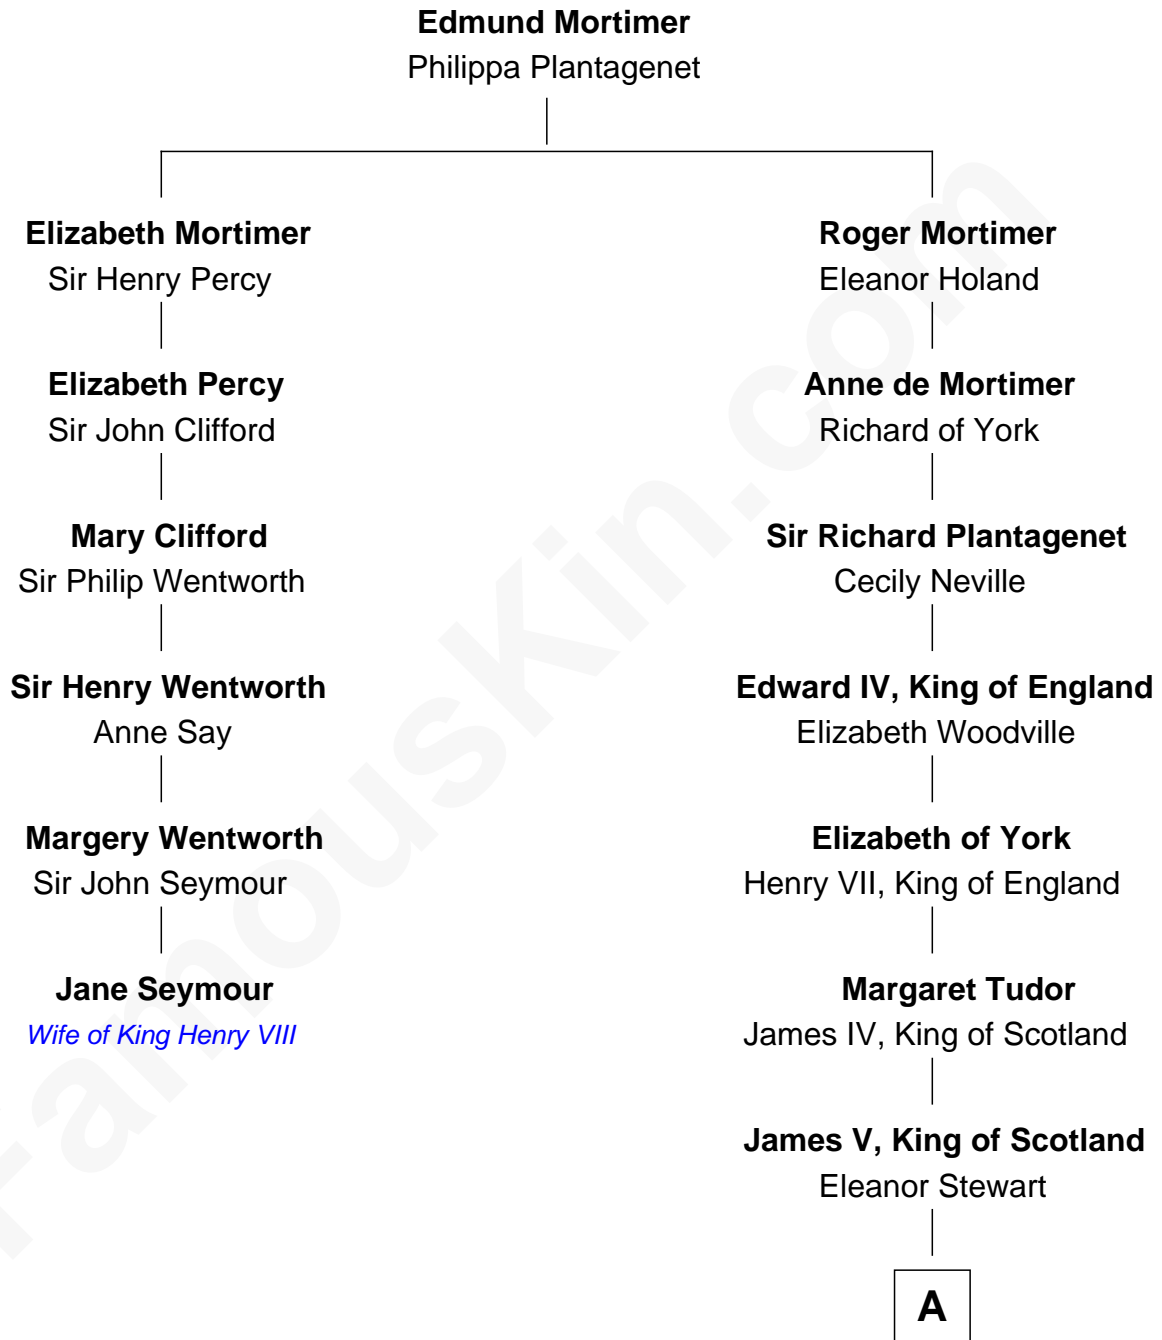

FamousKin.com Relationship Chart of

Jane Seymour

3rd Wife of King Henry VIII

5th cousin 14 times removed of

Eleanor Roosevelt

First Lady of President Franklin D. Roosevelt

A

Adam Stewart

Janet Ruthven

Mary Stewart

John Sinclair

William Sinclair

Joanna Gordon

James Sinclair

Anna Sinclair

Robert Sinclair