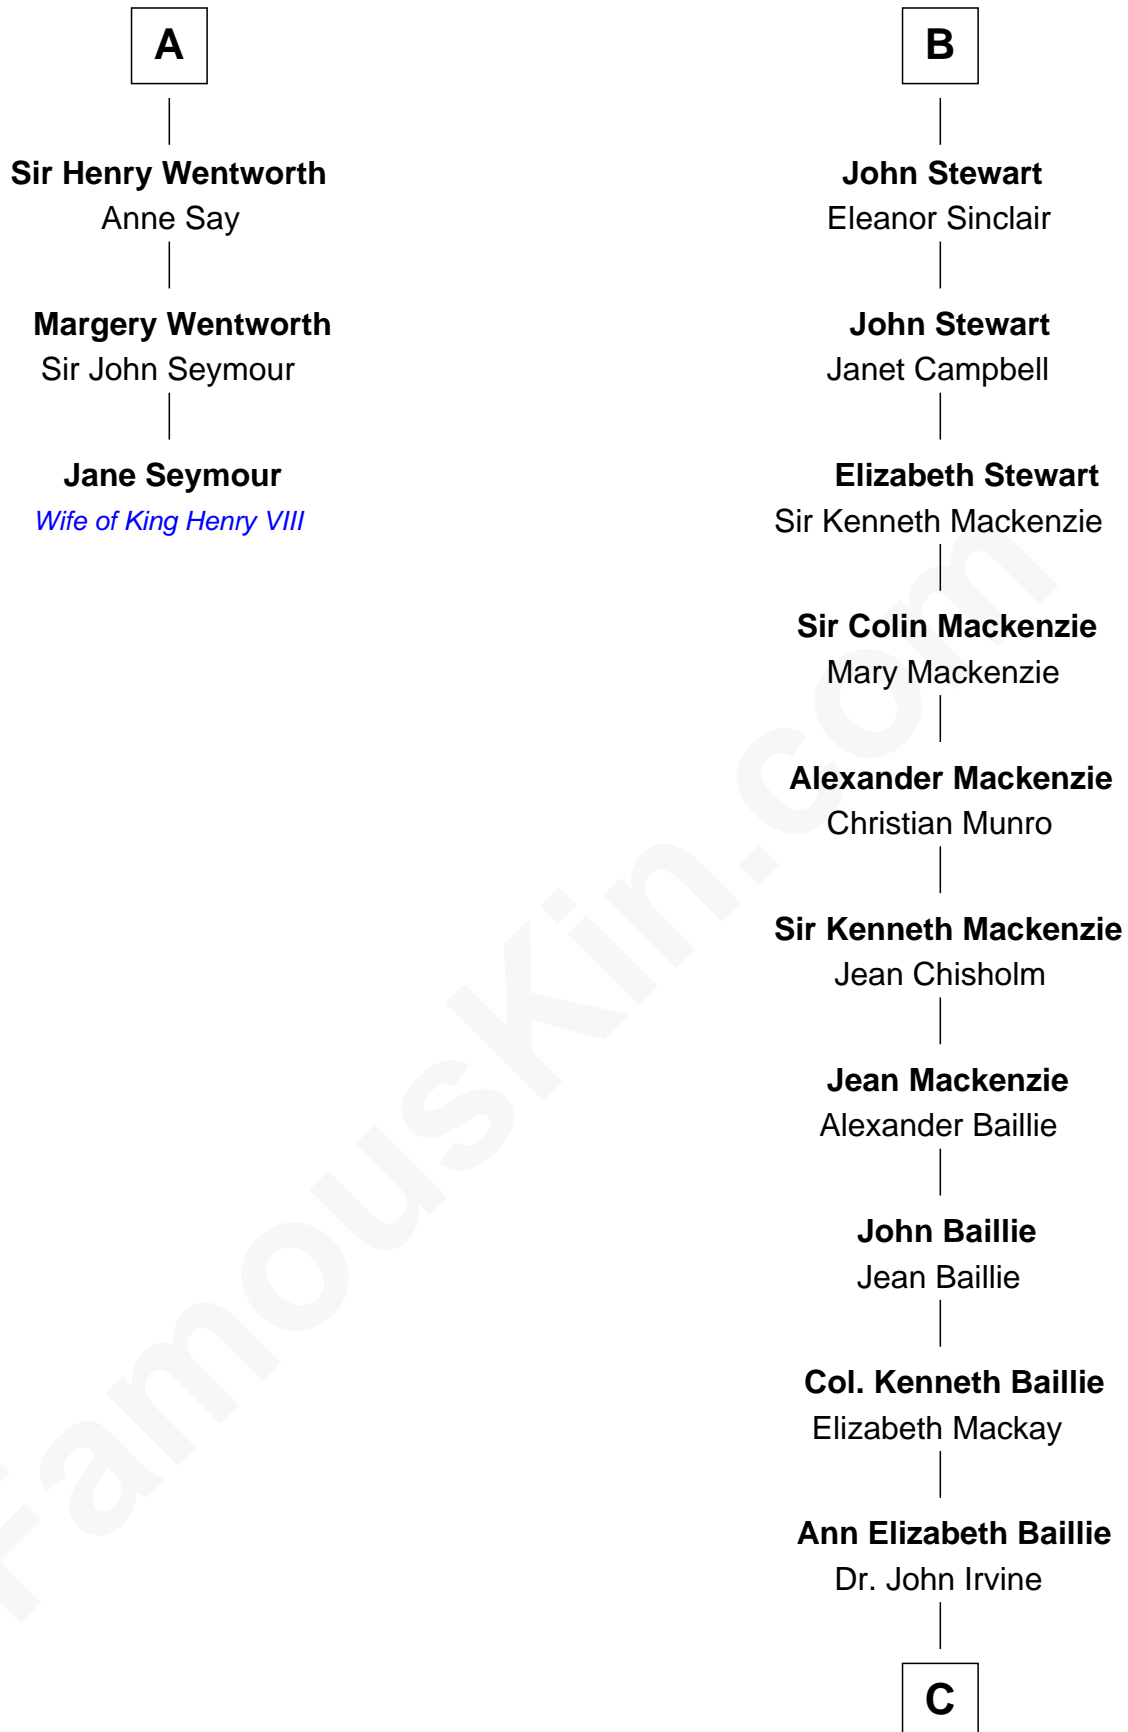

FamousKin.com Relationship Chart of

Jane Seymour

3rd Wife of King Henry VIII

9th cousin 11 times removed of

Theodore Roosevelt

26th U.S. President

Alan la Zouche

Ellen de Quincy

Ela Longespee

Sir Alan la Zouche

Eleanor de Segrave

Maude la Zouche

Sir Robert de Holland

Thomas Holand

Joan Plantagenet

Sir Thomas de Holand

Alice Fitzalan

Margaret de Holand

Sir John Beaufort

Joan Beaufort

Sir James Stewart

B

C

Anne Irvine

James Bulloch

James Stephens Bulloch

Martha Stewart

Martha Bulloch

Theodore Roosevelt

Theodore Roosevelt

26th U.S. President

FamousKin.com