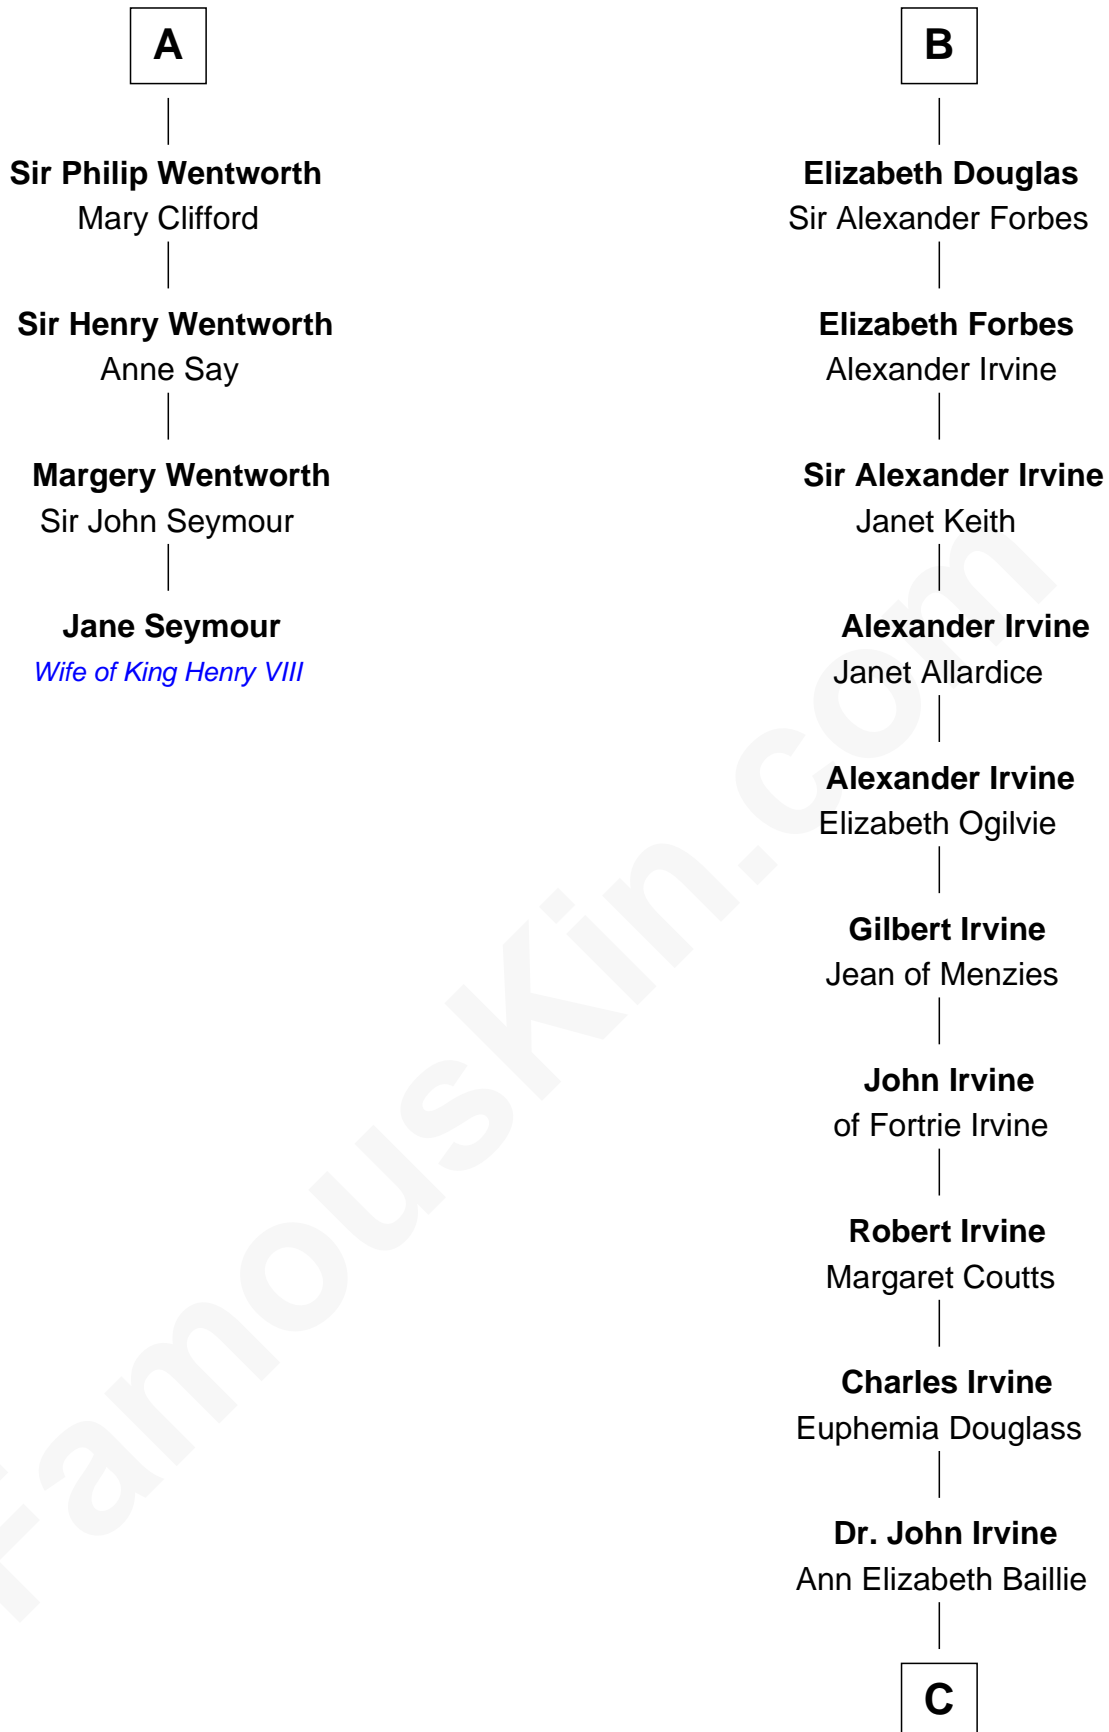

FamousKin.com Relationship Chart of

Jane Seymour

3rd Wife of King Henry VIII

10th cousin 10 times removed of

Theodore Roosevelt

26th U.S. President

C

Anne Irvine

James Bulloch

James Stephens Bulloch

Martha Stewart

Martha Bulloch

Theodore Roosevelt

Theodore Roosevelt

26th U.S. President

FamousKin.com