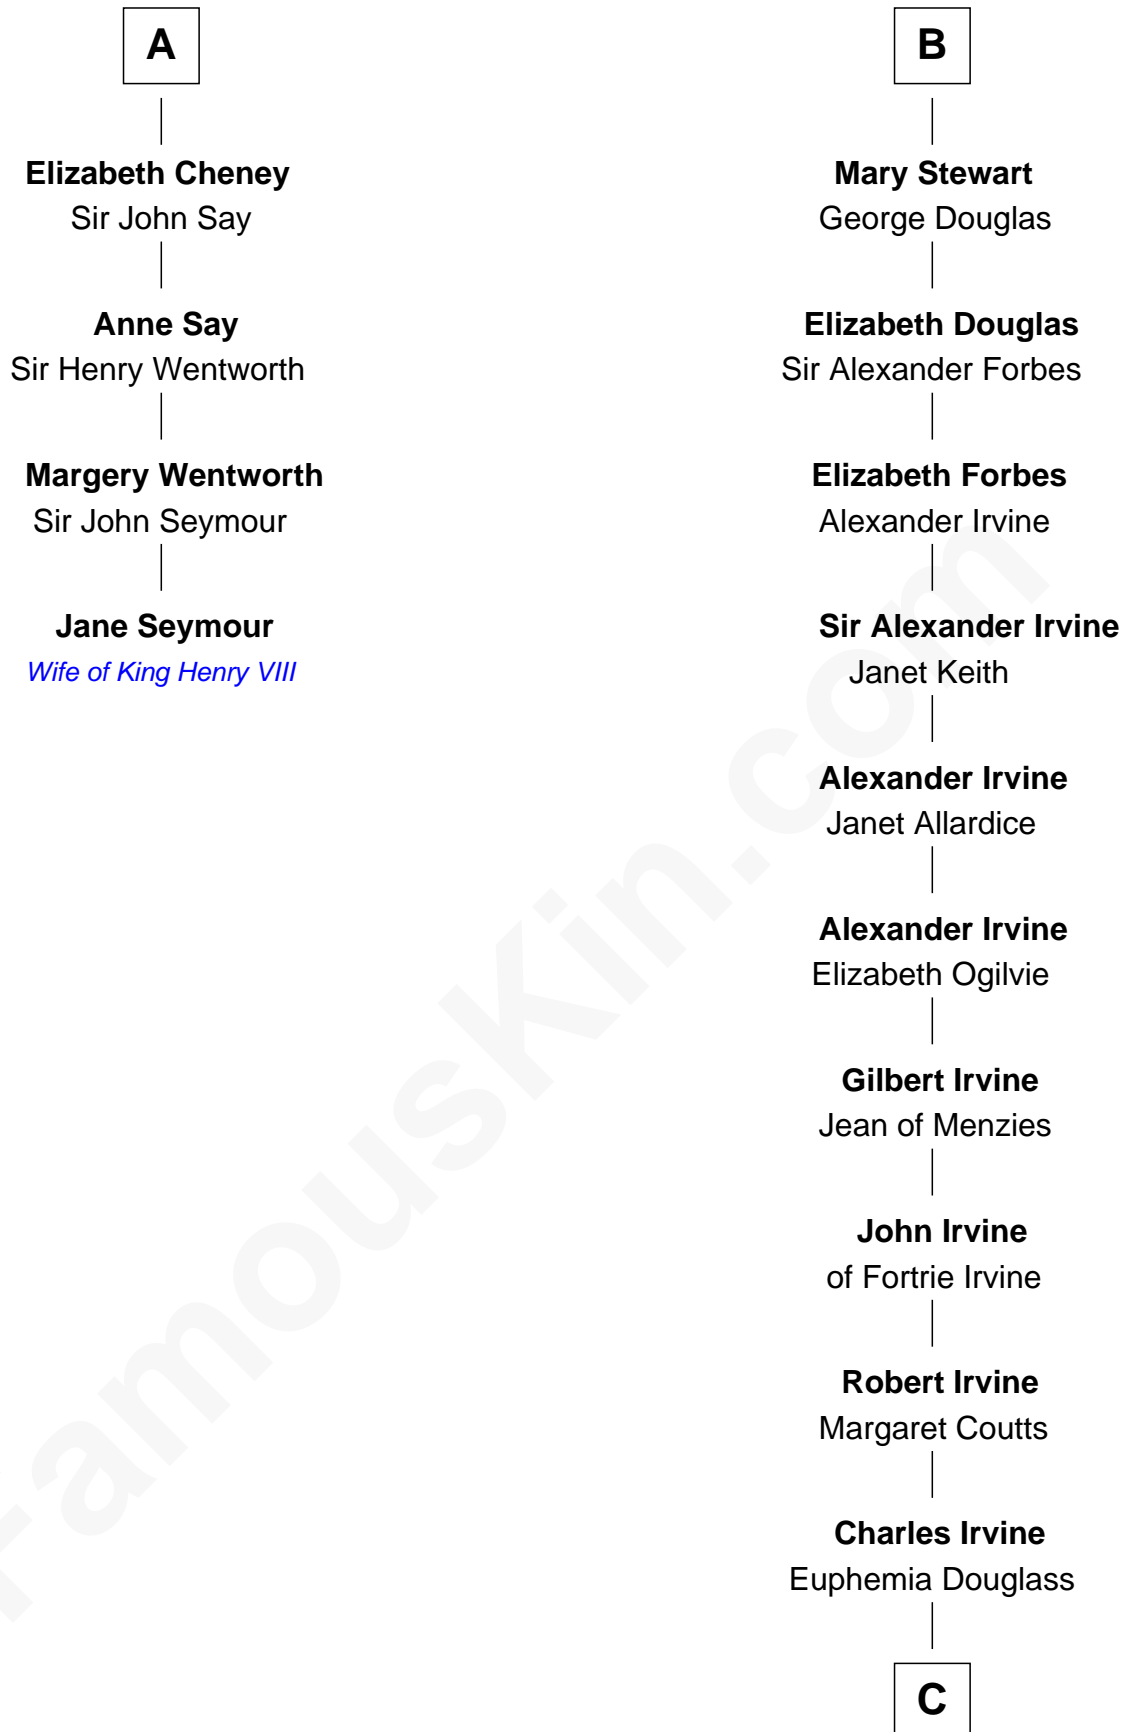

FamousKin.com Relationship Chart of

Jane Seymour

3rd Wife of King Henry VIII

10th cousin 11 times removed of

Theodore Roosevelt

26th U.S. President

David of Huntingdon

Maud of Chester

C

Dr. John Irvine

Ann Elizabeth Baillie

Anne Irvine

James Bulloch

James Stephens Bulloch

Martha Stewart

Martha Bulloch

Theodore Roosevelt

Theodore Roosevelt

26th U.S. President

FamousKin.com