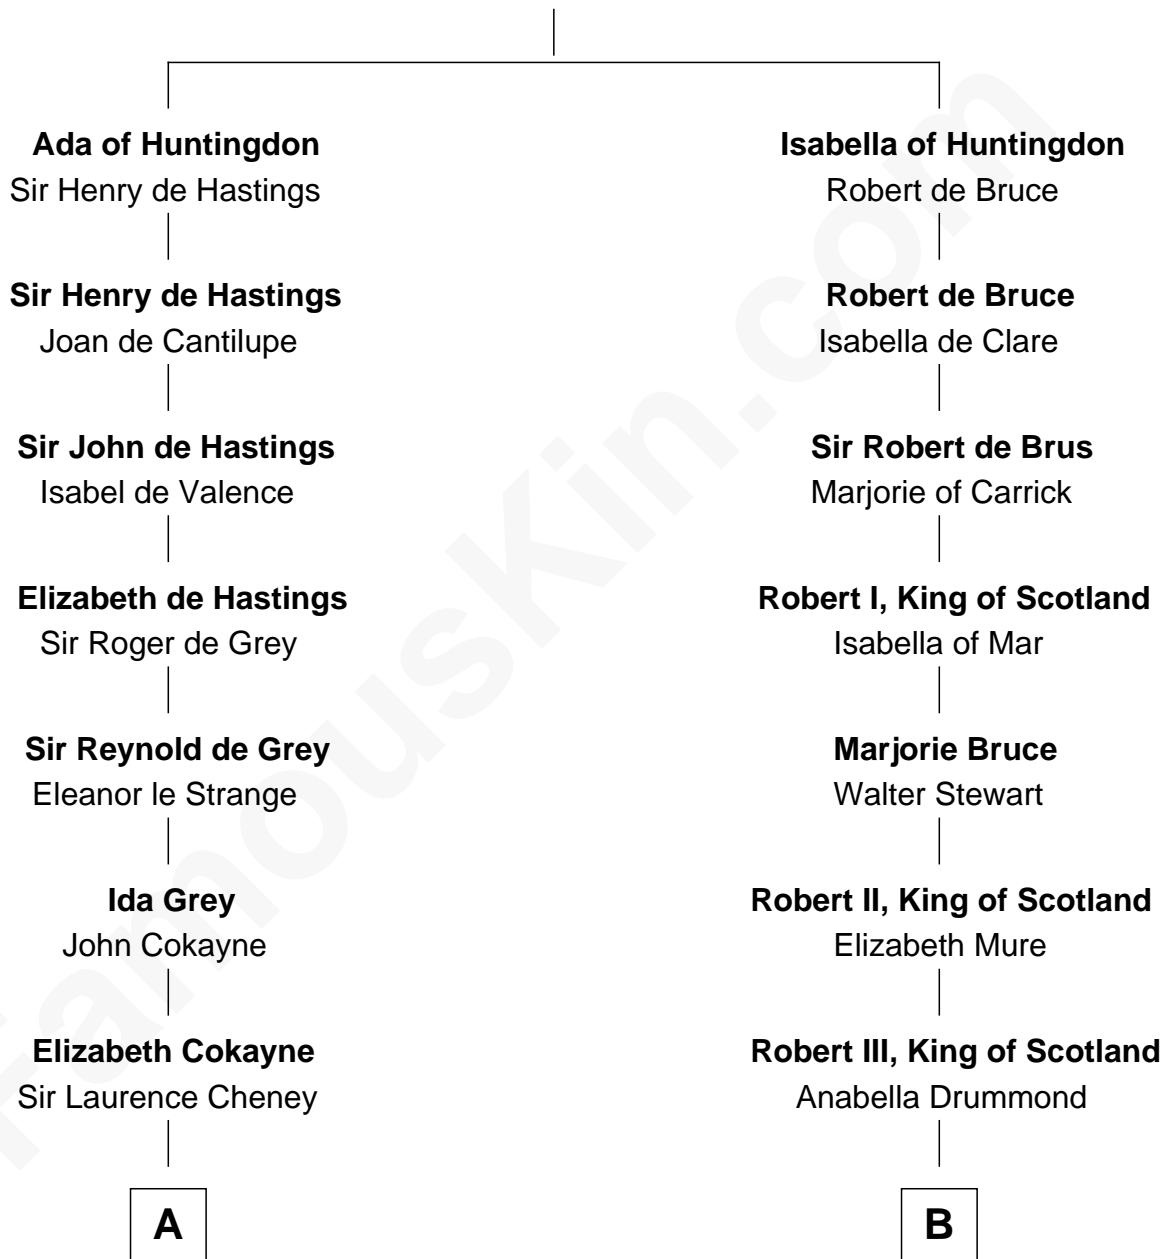

FamousKin.com Relationship Chart of

Jane Seymour

3rd Wife of King Henry VIII

10th cousin 11 times removed of

Theodore Roosevelt

26th U.S. President

David of Huntingdon

Maud of Chester

C

Dr. John Irvine

Ann Elizabeth Baillie

Anne Irvine

James Bulloch

James Stephens Bulloch

Martha Stewart

Martha Bulloch

Theodore Roosevelt

Theodore Roosevelt

26th U.S. President

FamousKin.com