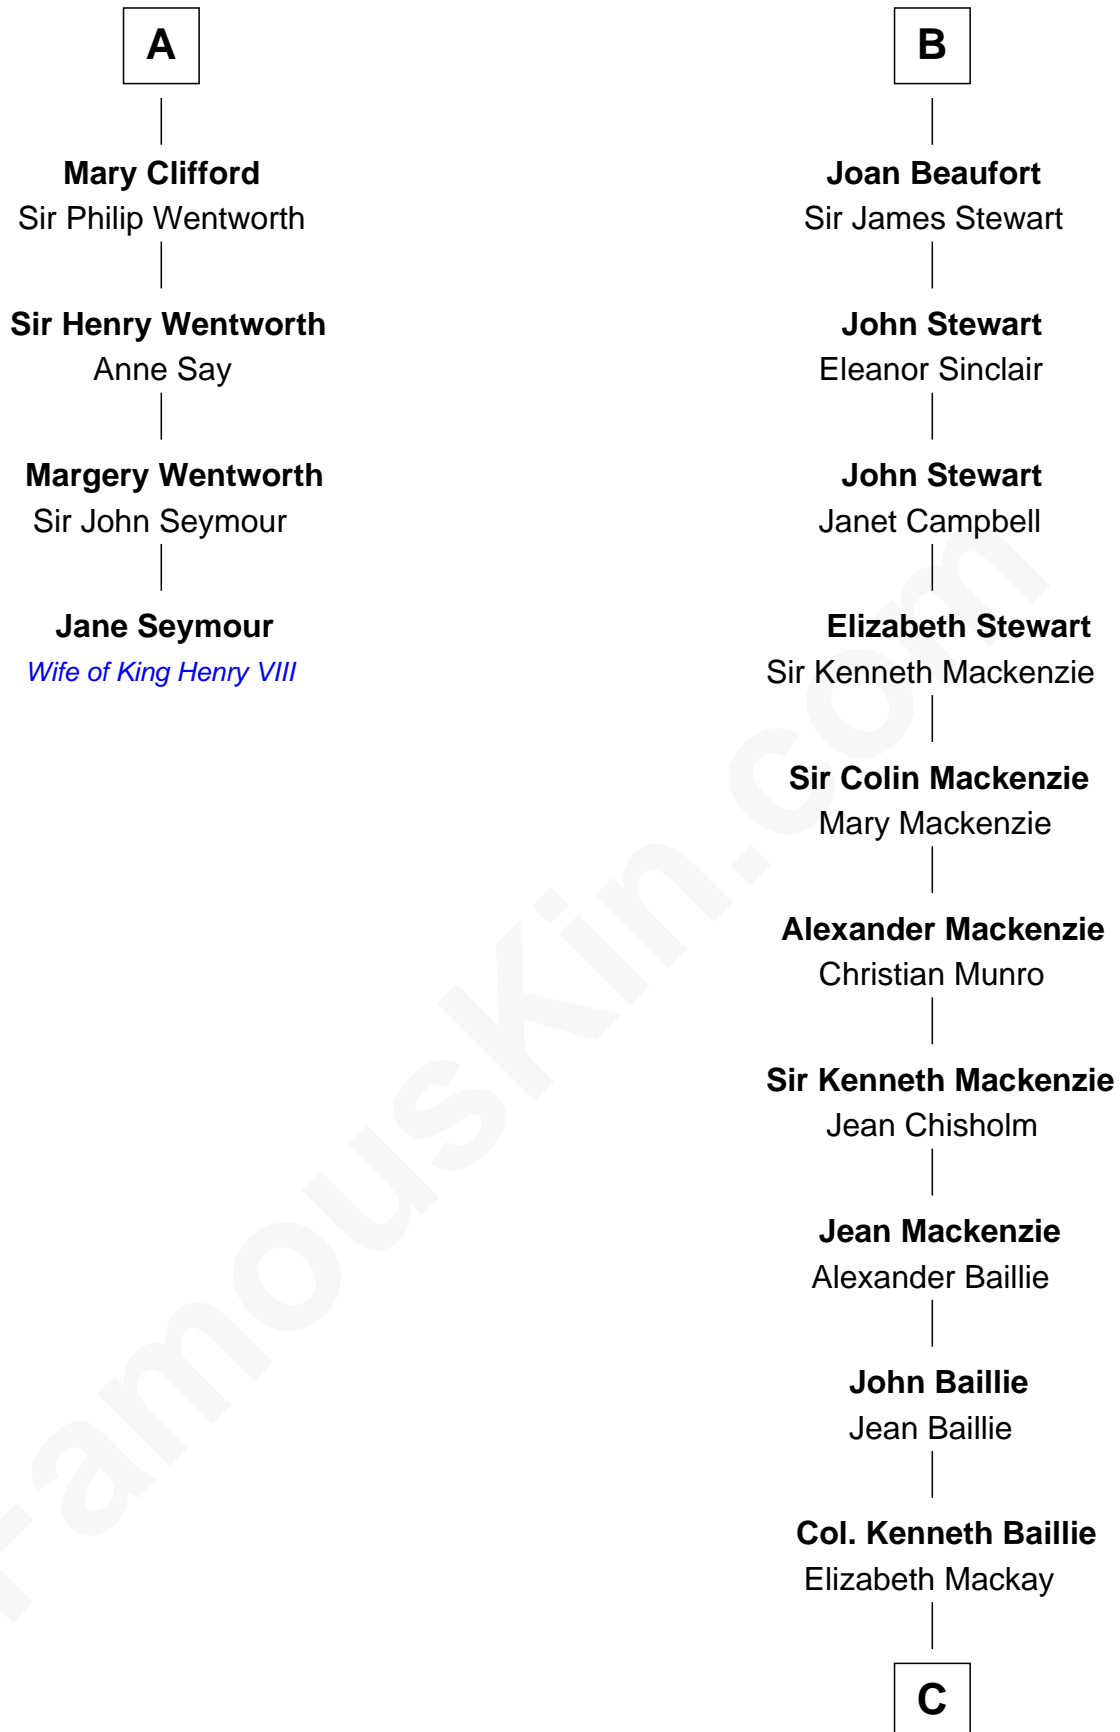

FamousKin.com Relationship Chart of

Jane Seymour

3rd Wife of King Henry VIII

10th cousin 11 times removed of

Theodore Roosevelt

26th U.S. President

Sir William Longespee

Ela of Salisbury

Joan Plantagenet

Sir Thomas de Holand

Alice Fitzalan

Margaret de Holand

Sir John Beaufort

B

C

Ann Elizabeth Baillie

Dr. John Irvine

Anne Irvine

James Bulloch

James Stephens Bulloch

Martha Stewart

Martha Bulloch

Theodore Roosevelt

Theodore Roosevelt

26th U.S. President