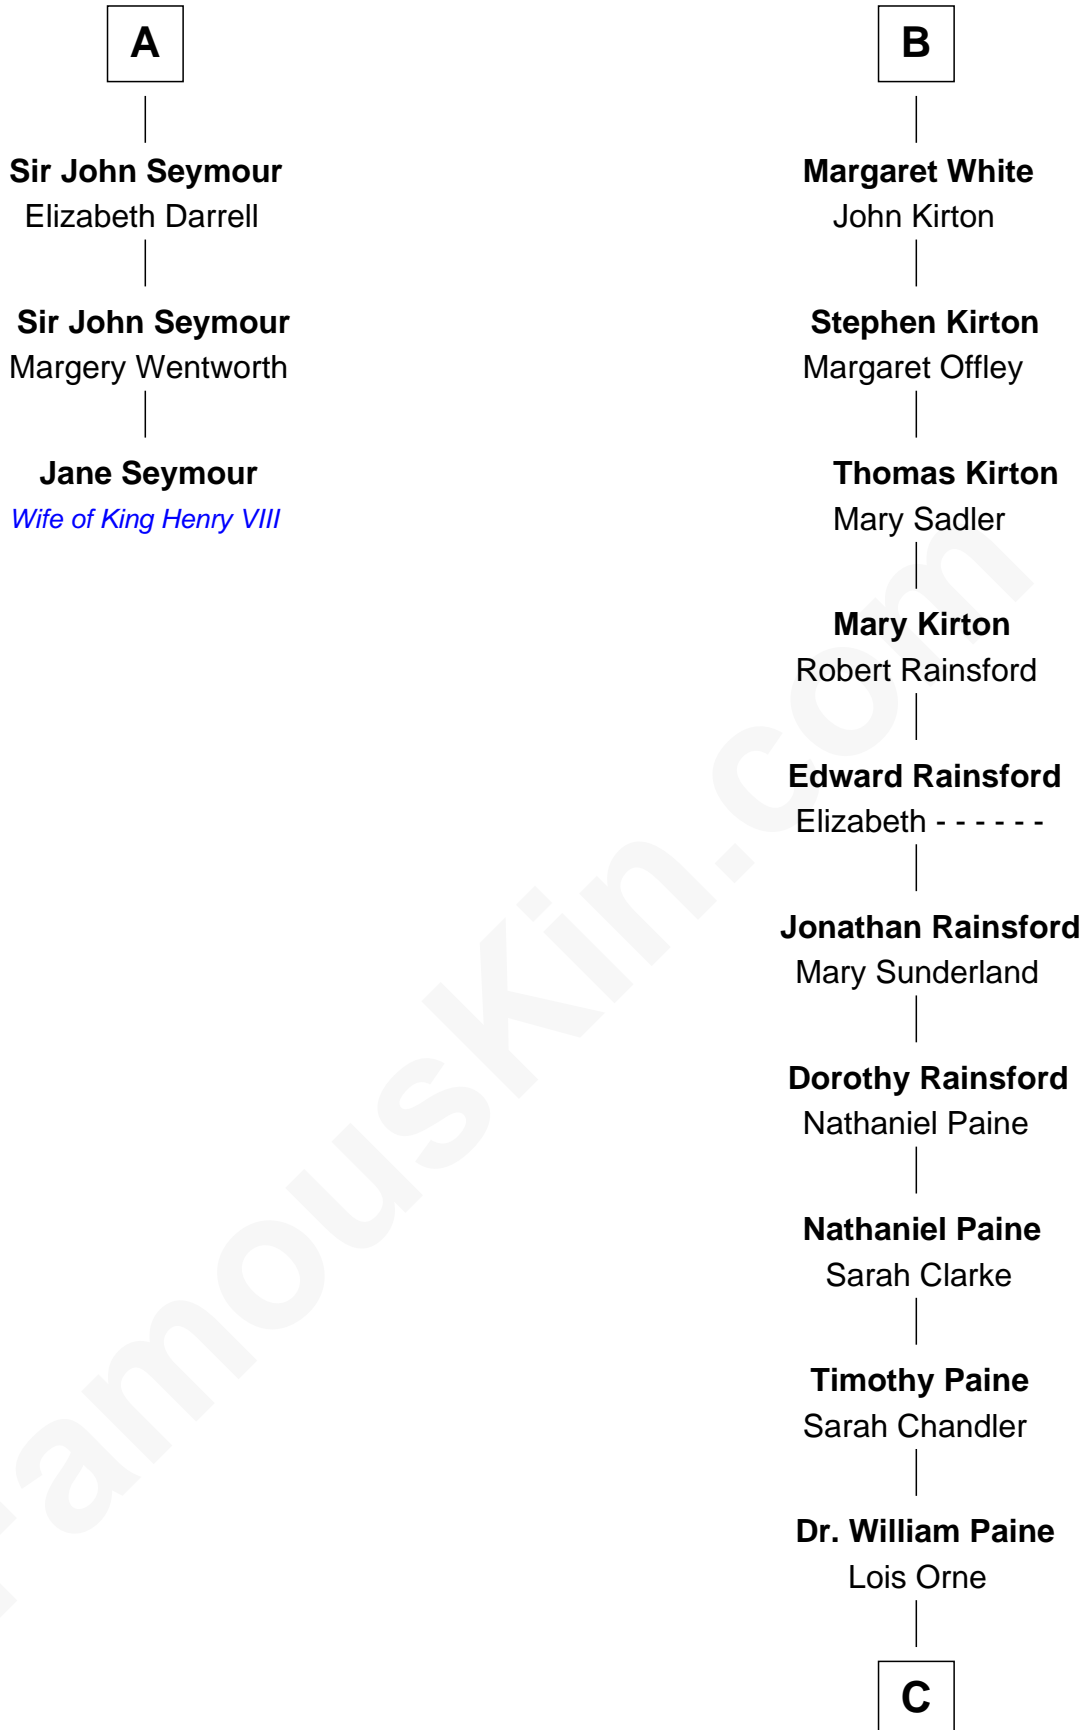

# FamousKin.com Relationship Chart of

**Jane Seymour**

*3rd Wife of King Henry VIII*

9th cousin 11 times removed of

**Alice (Lee) Roosevelt**

*First Wife of President Theodore Roosevelt*

**Sir Hugh de Courtenay**

Eleanor le Despencer

**C**

—  
**Harriet Paine**

Joseph Warner Rose

—  
**Harriet Paine Rose**

John Clarke Lee

—  
**George Cabot Lee**

Caroline Watts Haskell

—  
**Alice (Lee) Roosevelt**

*Wife of President Theodore Roosevelt*

FamousKin.com