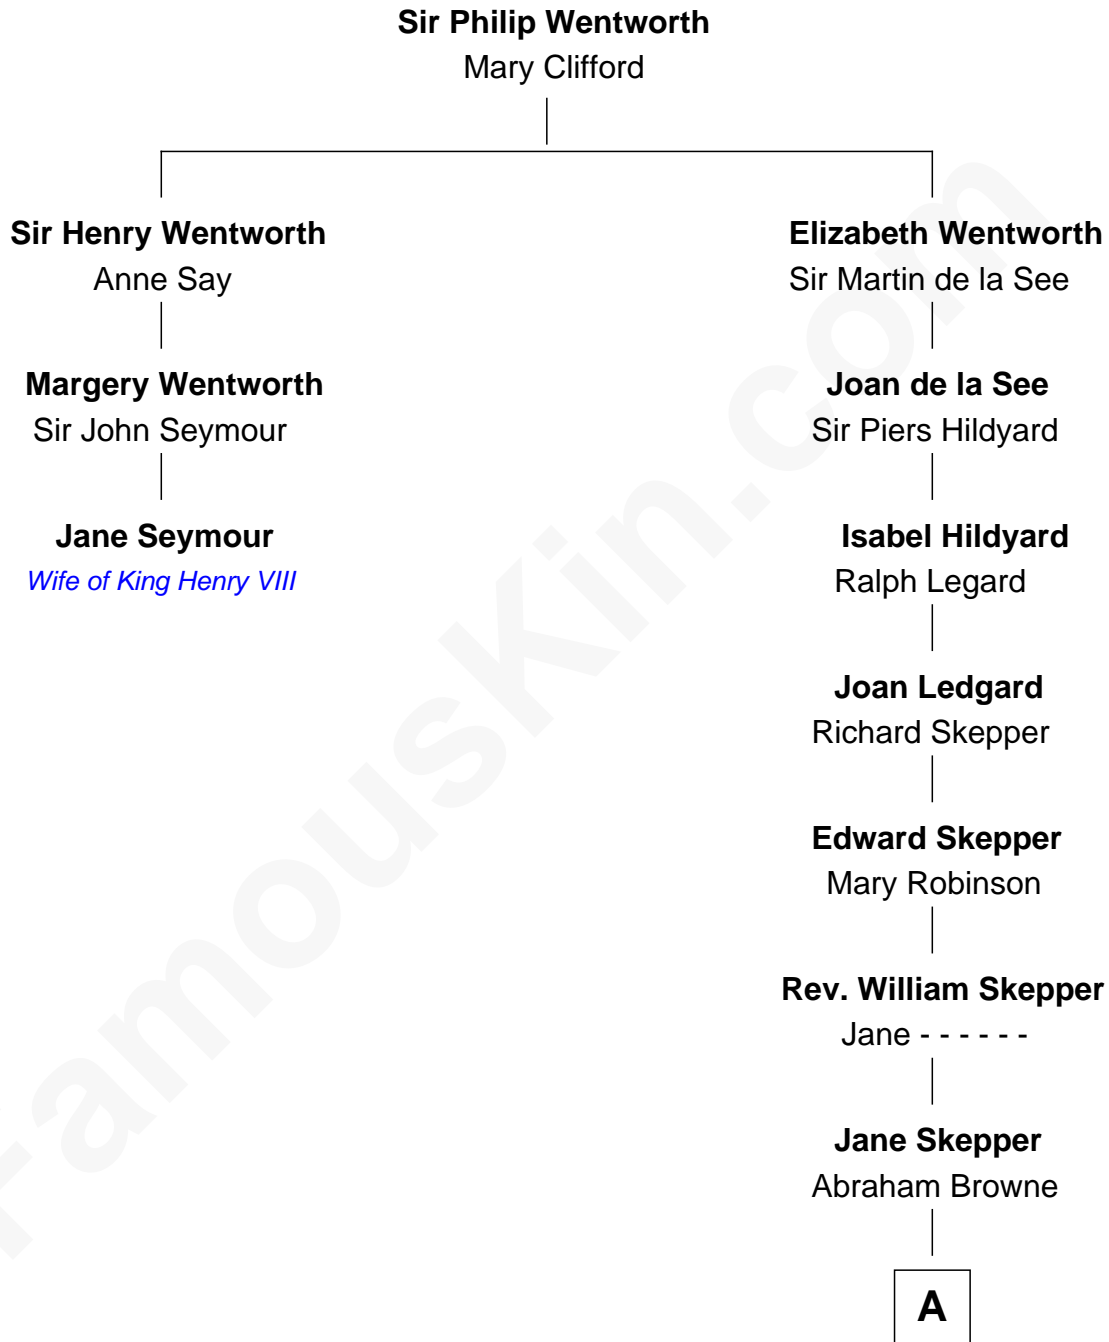

# FamousKin.com Relationship Chart of

**Jane Seymour**

*3rd Wife of King Henry VIII*

2nd cousin 13 times removed of

**Alice (Lee) Roosevelt**

*First Wife of President Theodore Roosevelt*

**A**

—  
**Jane Browne**