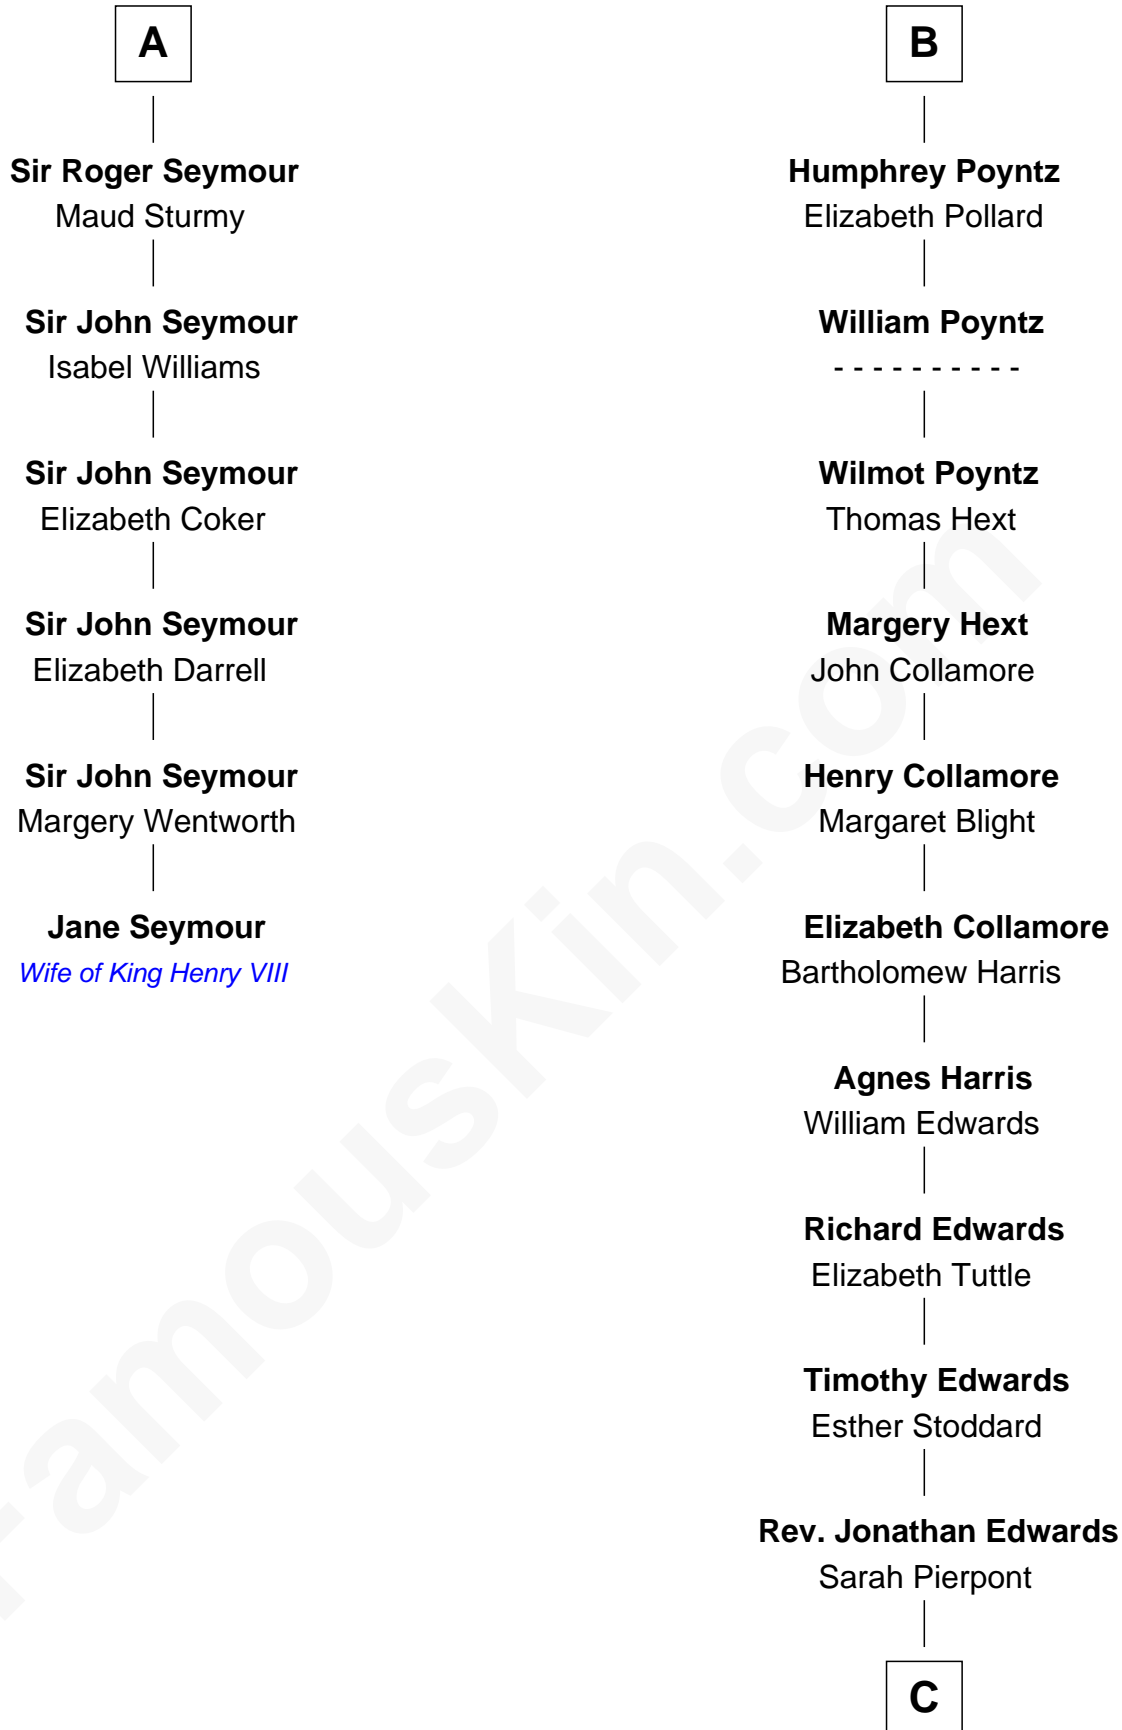

# FamousKin.com Relationship Chart of

**Jane Seymour**

*3rd Wife of King Henry VIII*

12th cousin 9 times removed of

**Edith (Carow) Roosevelt**

*First Lady of President Theodore Roosevelt*

**William Malet**

**C**

**Timothy Edwards**

Rhoda Ogden

**Sarah Edwards**

Daniel Tyler

**Gen. Daniel Tyler**

Emily Lee

**Gertrude Elizabeth Tyler**

Charles Carow

**Edith (Carow) Roosevelt**

*First Lady of Theodore Roosevelt*