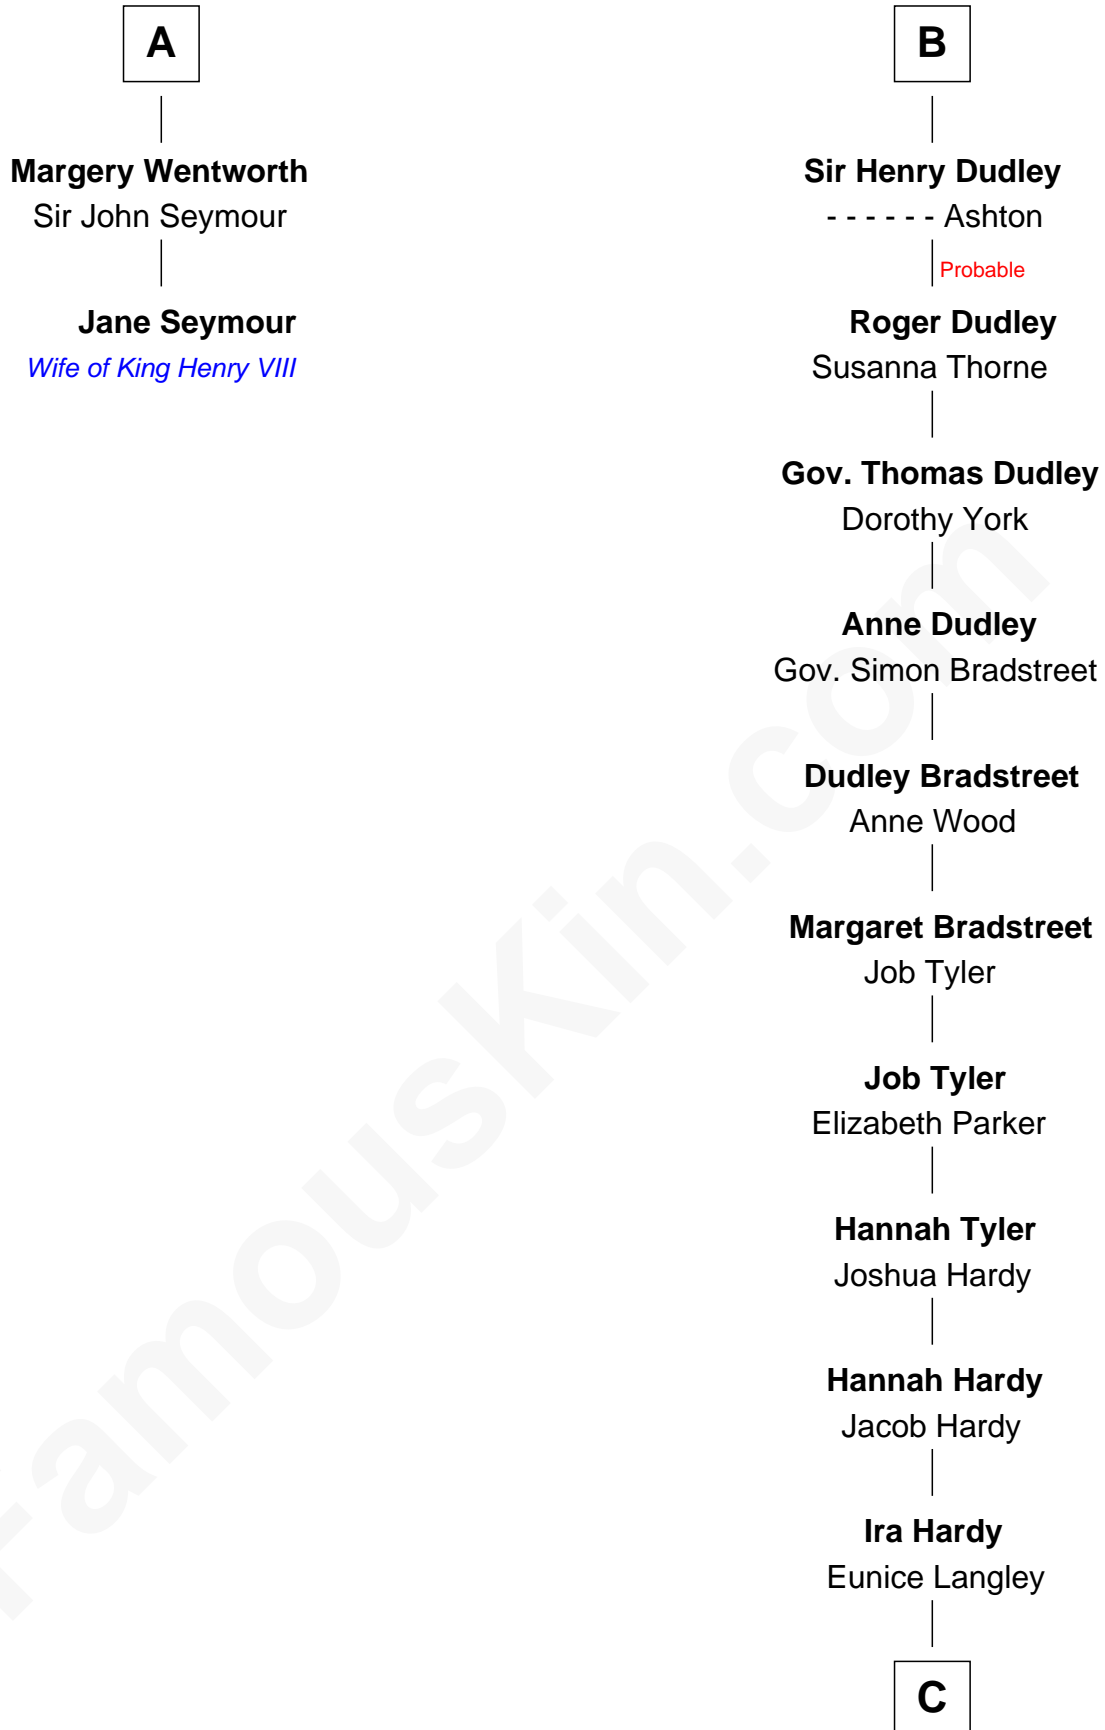

FamousKin.com Relationship Chart of

Jane Seymour

3rd Wife of King Henry VIII

8th cousin 13 times removed of

James Taylor

Singer-Songwriter

Eudo la Zouche
Milicent de Cantilupe

Sir William la Zouche

Sir Roger Wentworth

Sir Philip Wentworth

Mary Clifford

Sir Henry Wentworth

Anne Say

A

Eve la Zouche

Sir Maurice de Berkeley

Thomas de Berkeley

Katherine de Clyvedon

Sir John Berkeley

Elizabeth Betteshorne

Elizabeth Berkeley

Sir John Sutton

Sir Edmund Sutton

Joyce Tiptoft

Sir Edward Sutton

Cecily Willoughby

Sir John Sutton

Cecily Grey

B

C

—
Lovercia L. Hardy

Willard Knox
—