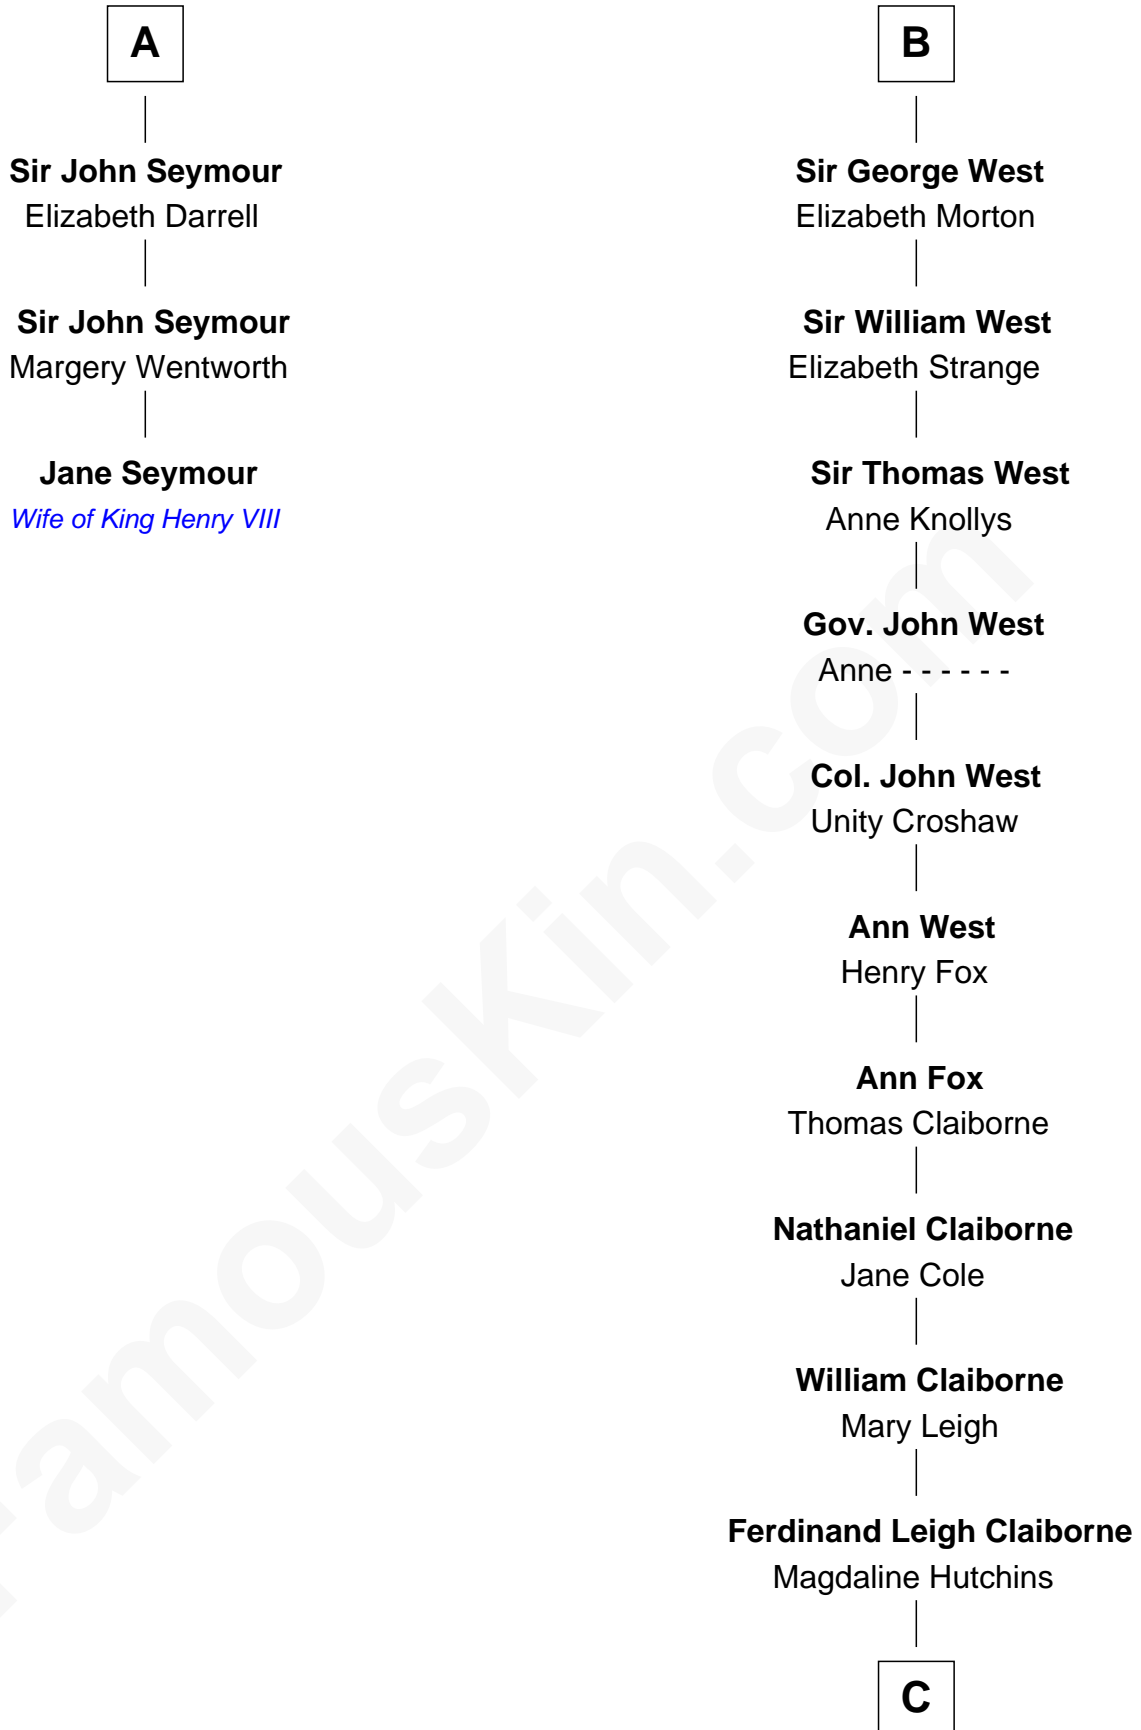

# FamousKin.com Relationship Chart of

**Jane Seymour**

*3rd Wife of King Henry VIII*

9th cousin 12 times removed of

**Cokie Roberts**

*Author and TV Journalist*

**Sir Hugh de Courtenay**

Eleanor le Despencer

C

**Ferdinand Leigh Claiborne**

Courtney Ann Terrell

**Judge Louis Bingaman Claiborne**

Rosa Marie Pourciau

**Roland Philemon Claiborne**

Martha Corinne Morrison

**Marie Corinne Morrison Claiborne**