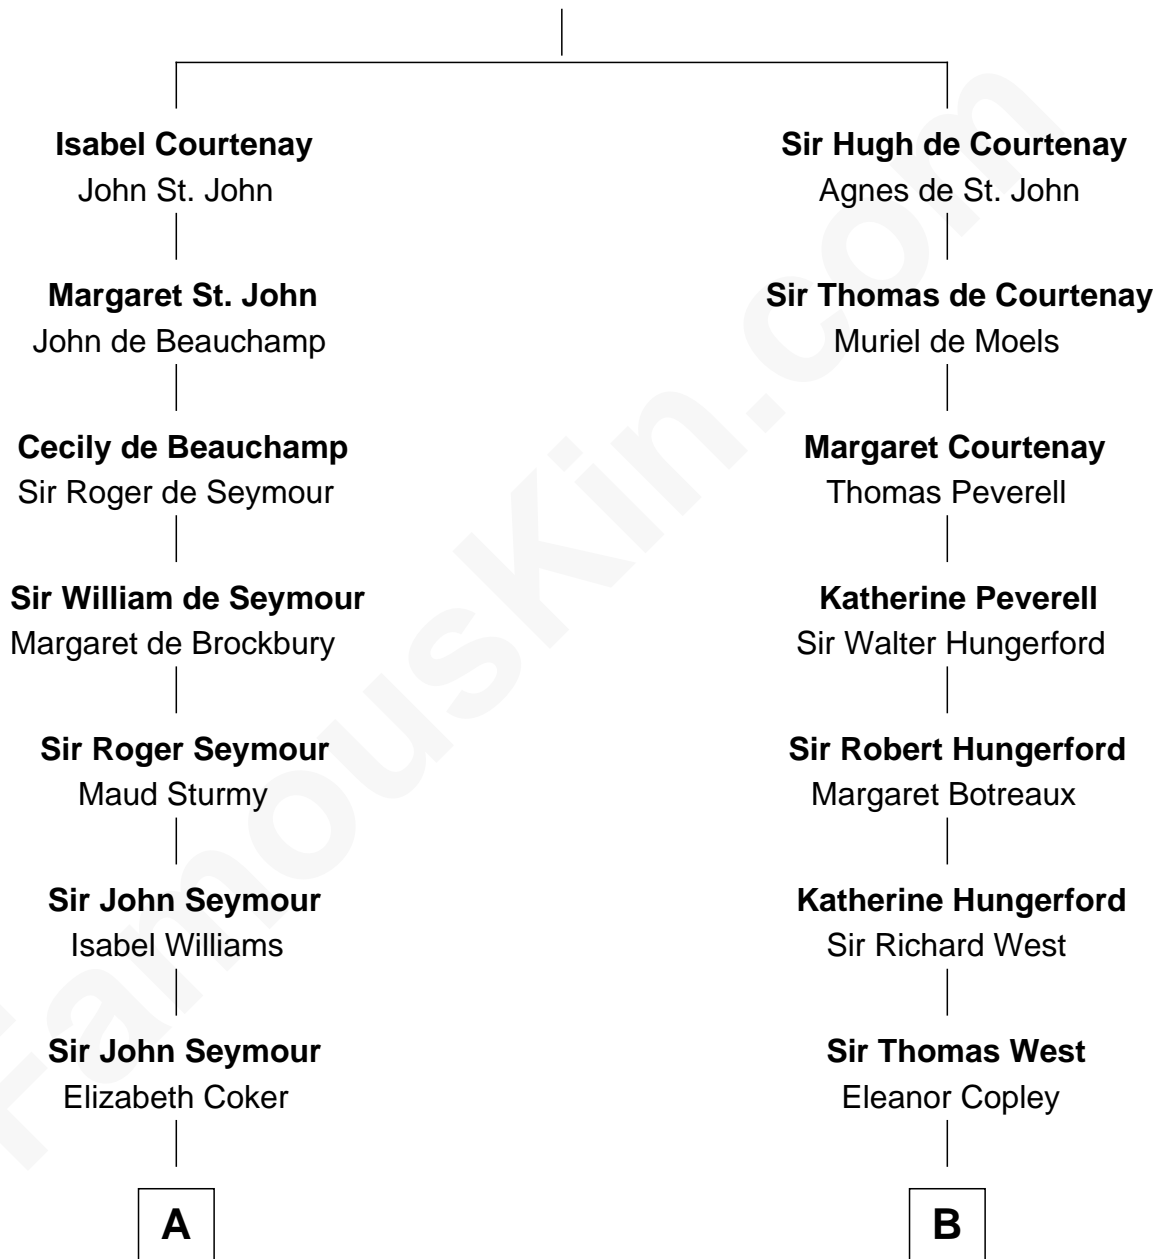

# FamousKin.com Relationship Chart of

**Jane Seymour**

*3rd Wife of King Henry VIII*

9th cousin 12 times removed of

**Cokie Roberts**

*Author and TV Journalist*

**Sir Hugh de Courtenay**

Eleanor le Despencer

C

**Ferdinand Leigh Claiborne**

Courtney Ann Terrell

**Judge Louis Bingaman Claiborne**

Rosa Marie Pourciau

**Roland Philemon Claiborne**

Martha Corinne Morrison

**Marie Corinne Morrison Claiborne**