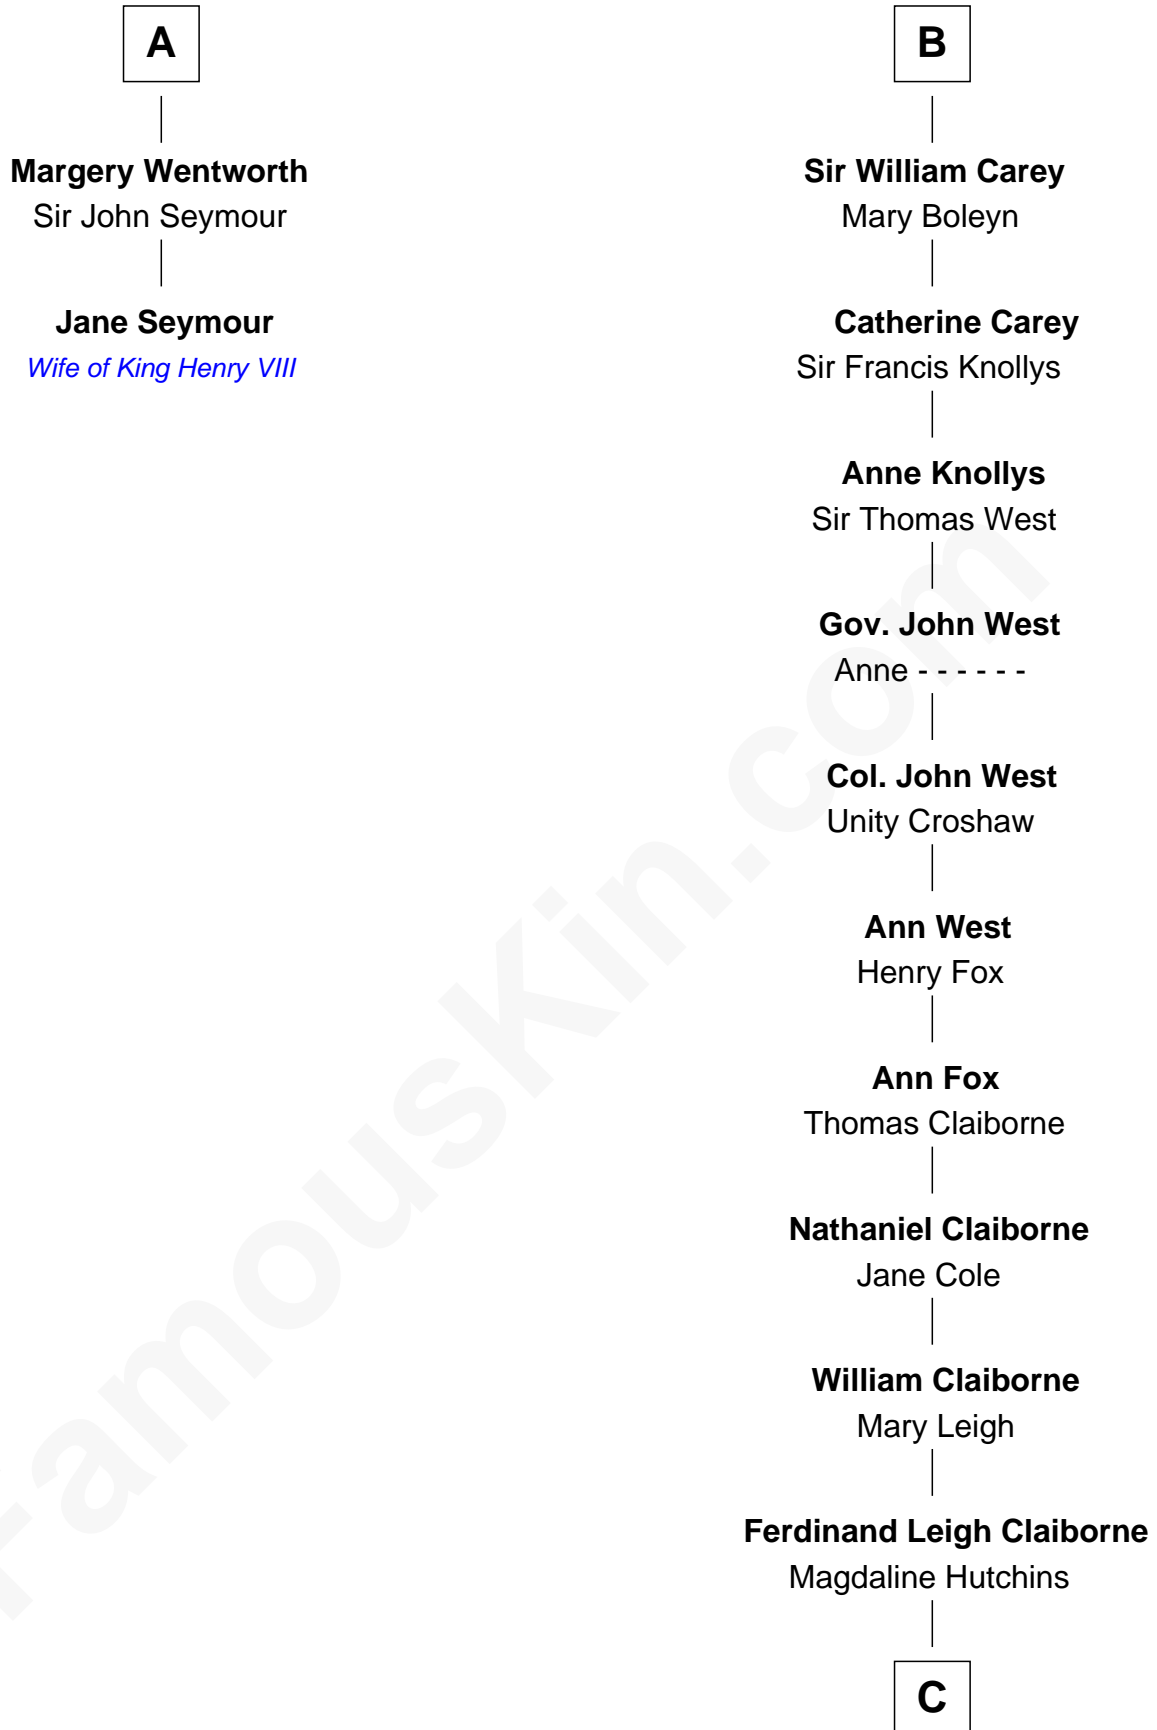

# FamousKin.com Relationship Chart of

**Jane Seymour**

*3rd Wife of King Henry VIII*

8th cousin 13 times removed of

**Cokie Roberts**

*Author and TV Journalist*

**Roger de Mortimer**

Joan de Geneville

**Sir Edmund Mortimer**  
Elizabeth de Badlesmere

**Sir Roger de Mortimer**

Philippa de Montagu

**Edmund Mortimer**

Philippa Plantagenet

**Elizabeth Mortimer**

Sir Henry Percy

**Elizabeth Percy**

**Maurice de Berkeley**

Elizabeth le Despencer

**Thomas de Berkeley**

Margaret de Lisle

**Elizabeth de Berkeley**

Richard de Beauchamp

**Eleanor Beauchamp**

Edmund Beaufort

**Eleanor Beaufort**

Sir Robert Spencer

**Margaret Spencer**

Sir Thomas Carey

**B**

**C**

**Ferdinand Leigh Claiborne**

Courtney Ann Terrell