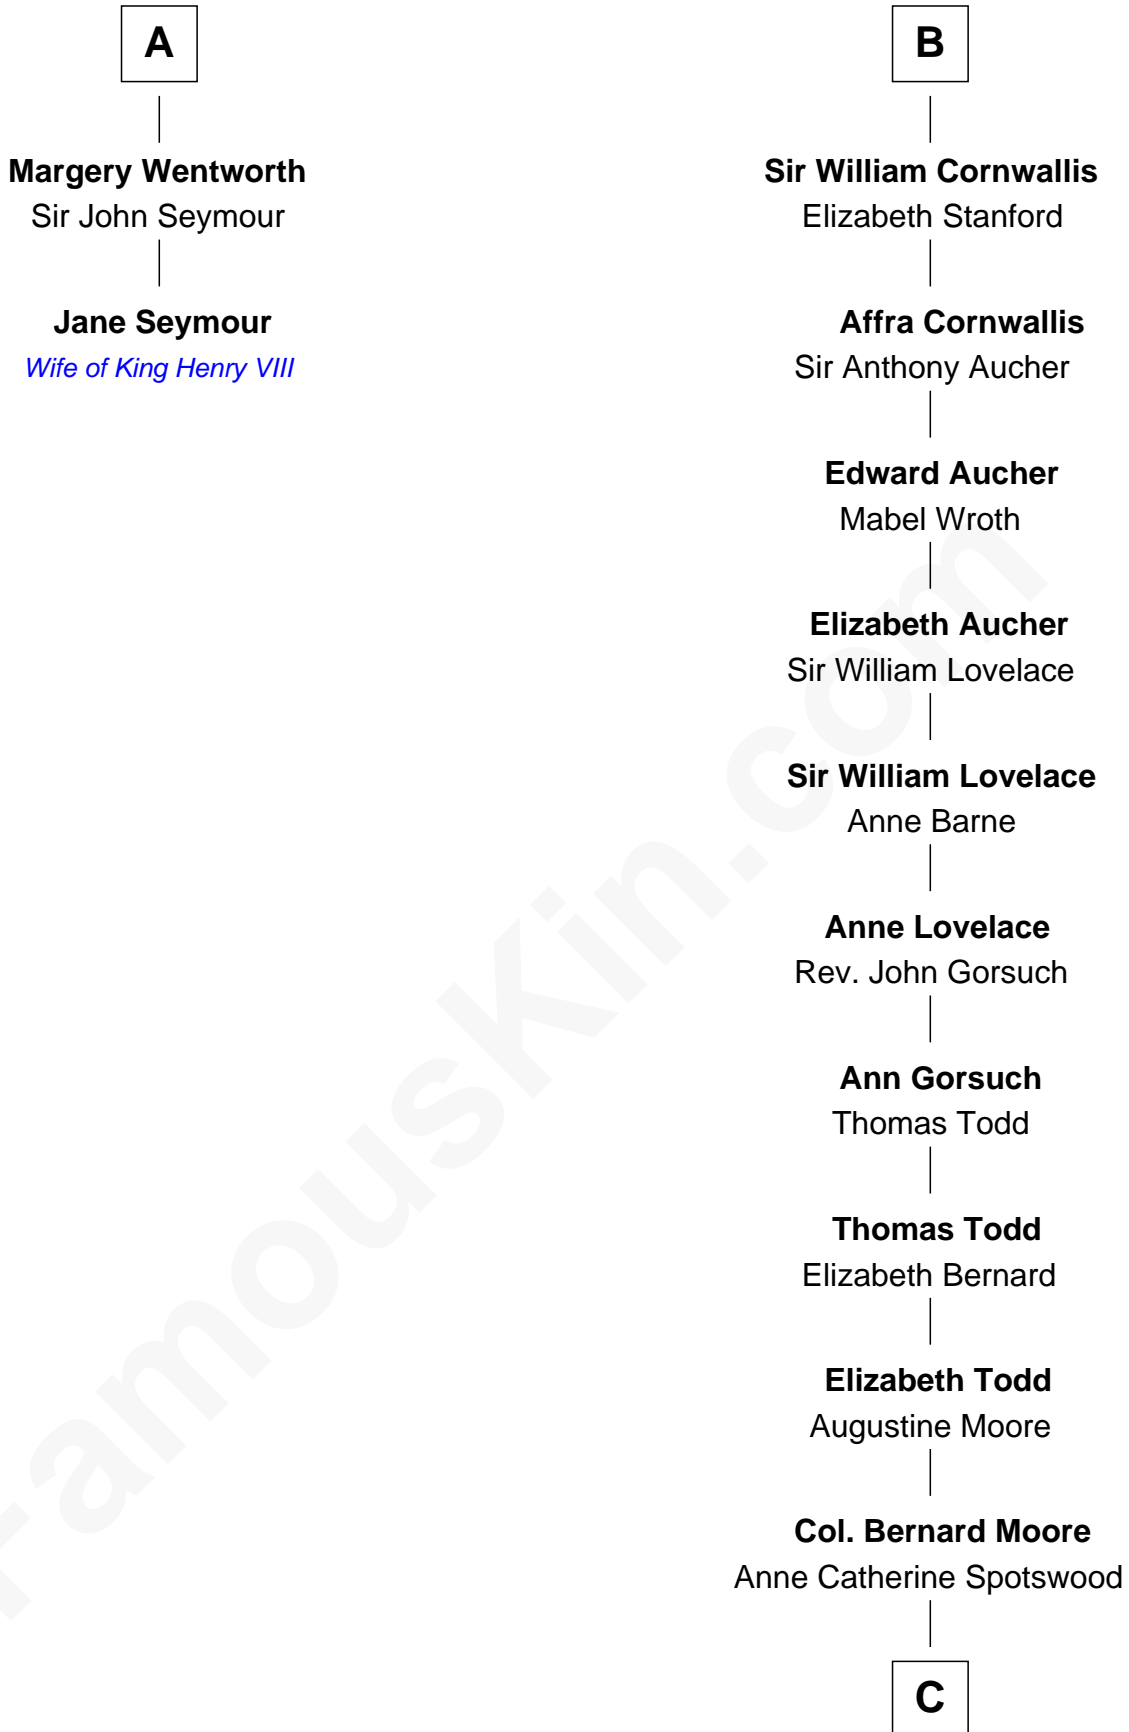

# FamousKin.com Relationship Chart of

**Jane Seymour**

*3rd Wife of King Henry VIII*

8th cousin 12 times removed of

**Helen Keller**

*Author and Activist*

**Sir Hugh le Despencer**

Isabella de Beauchamp

**Margery Despencer**

Sir Roger Wentworth

**Sir Philip Wentworth**

Mary Clifford

**Sir Henry Wentworth**

Anne Say

**A**

**Hugh le Despencer**

Sir Robert Pashley

**Anne Pashley**

Edward Tyrrell

**Philippa Tyrrell**

Thomas Cornwallis

**B**

**C**

Col. Alexander Spotswood Moore

Elizabeth Aylett

Mary Fairfax Moore

David Keller

Arthur Henley Keller

Kate Adams

**Helen Keller**

*Author and Activist*

FamousKin.com