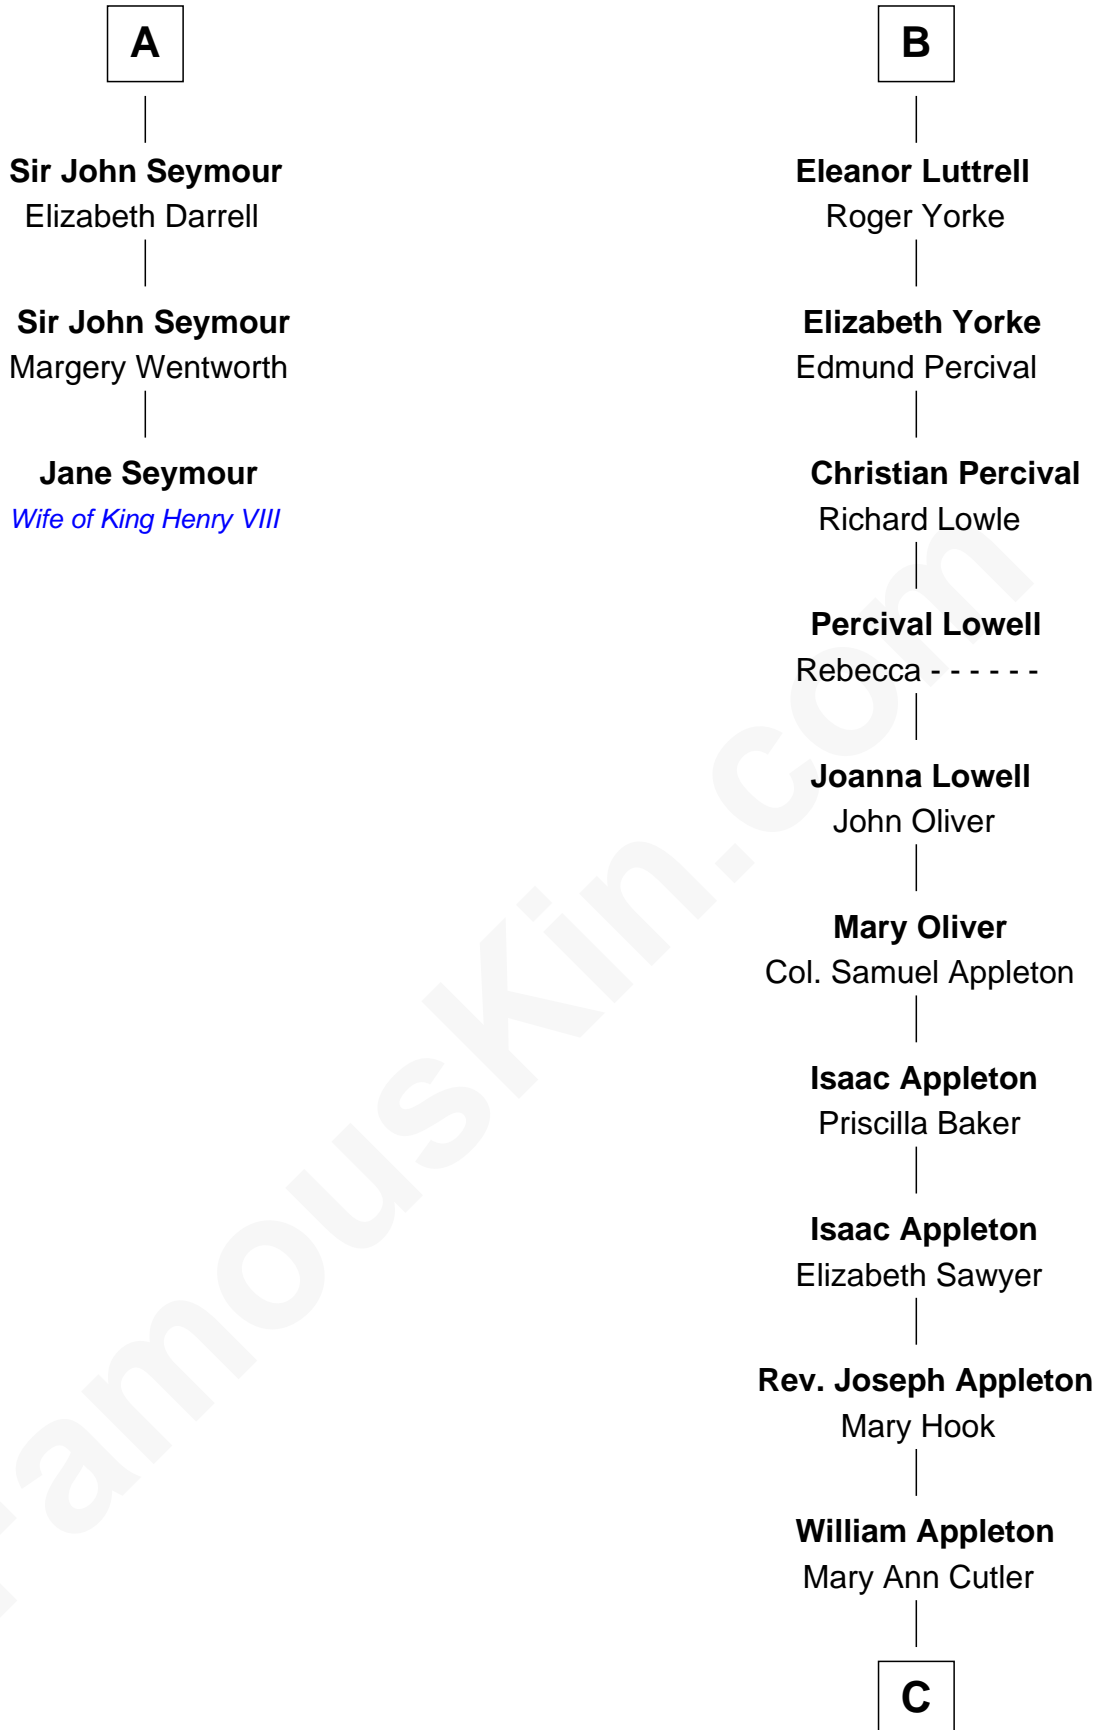

# FamousKin.com Relationship Chart of

**Jane Seymour**

*3rd Wife of King Henry VIII*

9th cousin 11 times removed of

**Leverett Saltonstall**

*55th Governor of Massachusetts*

**Sir Hugh de Courtenay**

Eleanor le Despencer

**C**

—  
**Sarah Elizabeth Appleton**

Amos Adams Lawrence

—  
**Sarah Lawrence**

Peter Chardon Brooks

—  
**Eleanor Brooks**

Richard Middlecott Saltonstall

—  
**Leverett Saltonstall**

*55th Governor of Massachusetts*