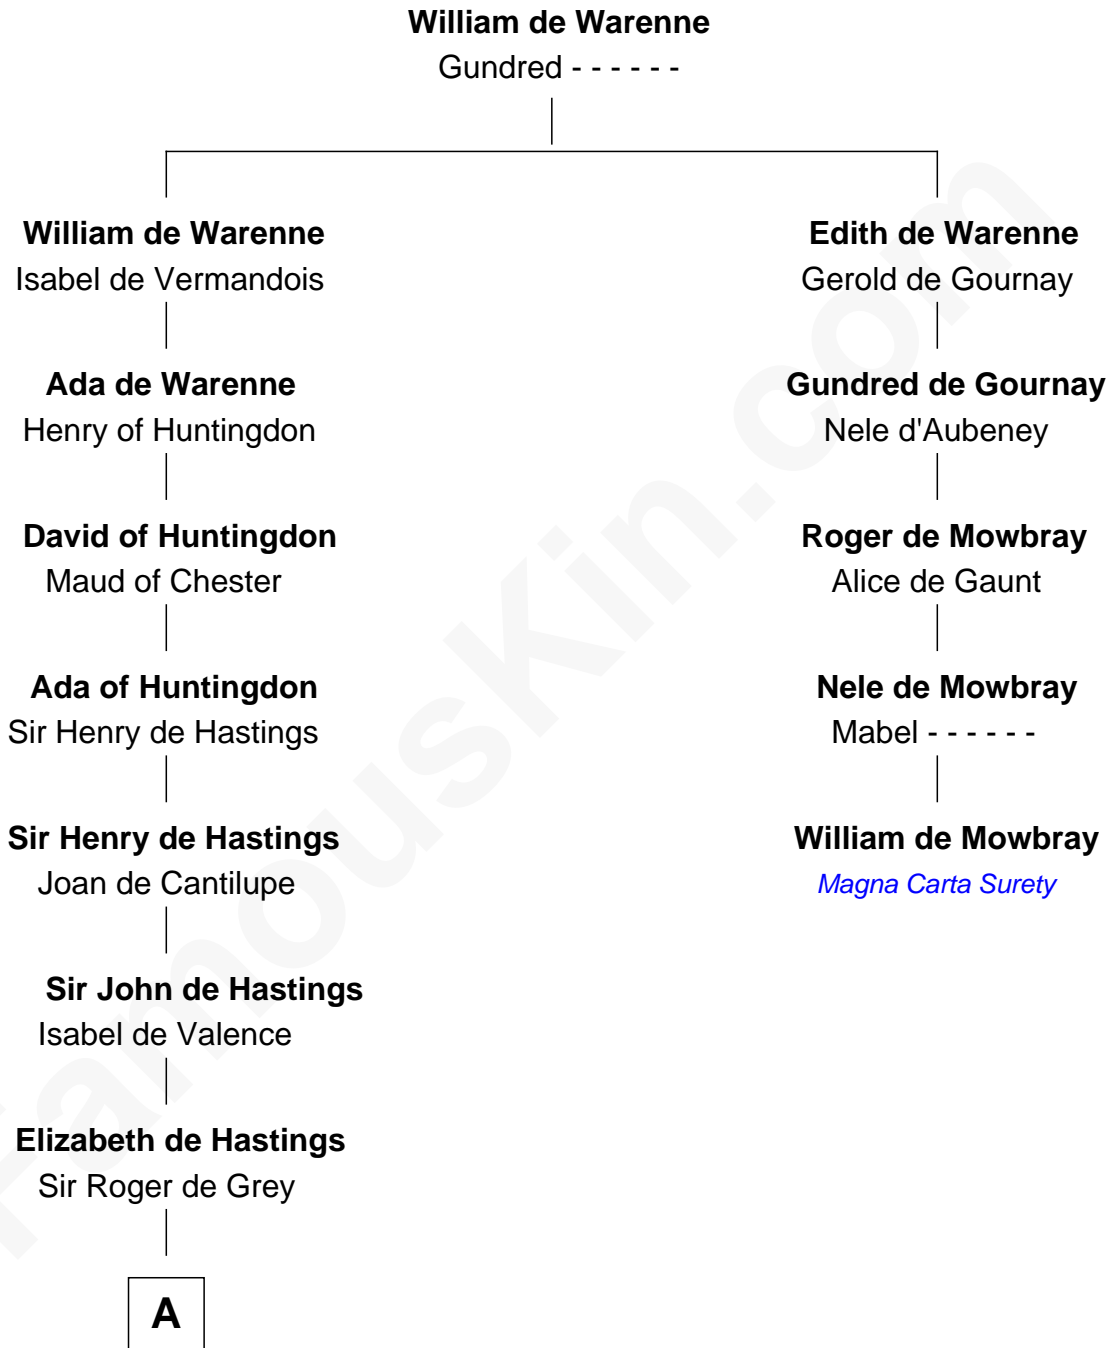

FamousKin.com Relationship Chart of

Jane Seymour

3rd Wife of King Henry VIII

4th cousin 9 times removed of

William de Mowbray

Magna Carta Surety

A

—
Sir Reynold de Grey

Eleanor le Strange

—
Ida Grey

John Cokayne

—
Elizabeth Cokayne

Sir Laurence Cheney

—
Elizabeth Cheney

Sir John Say

—
Anne Say