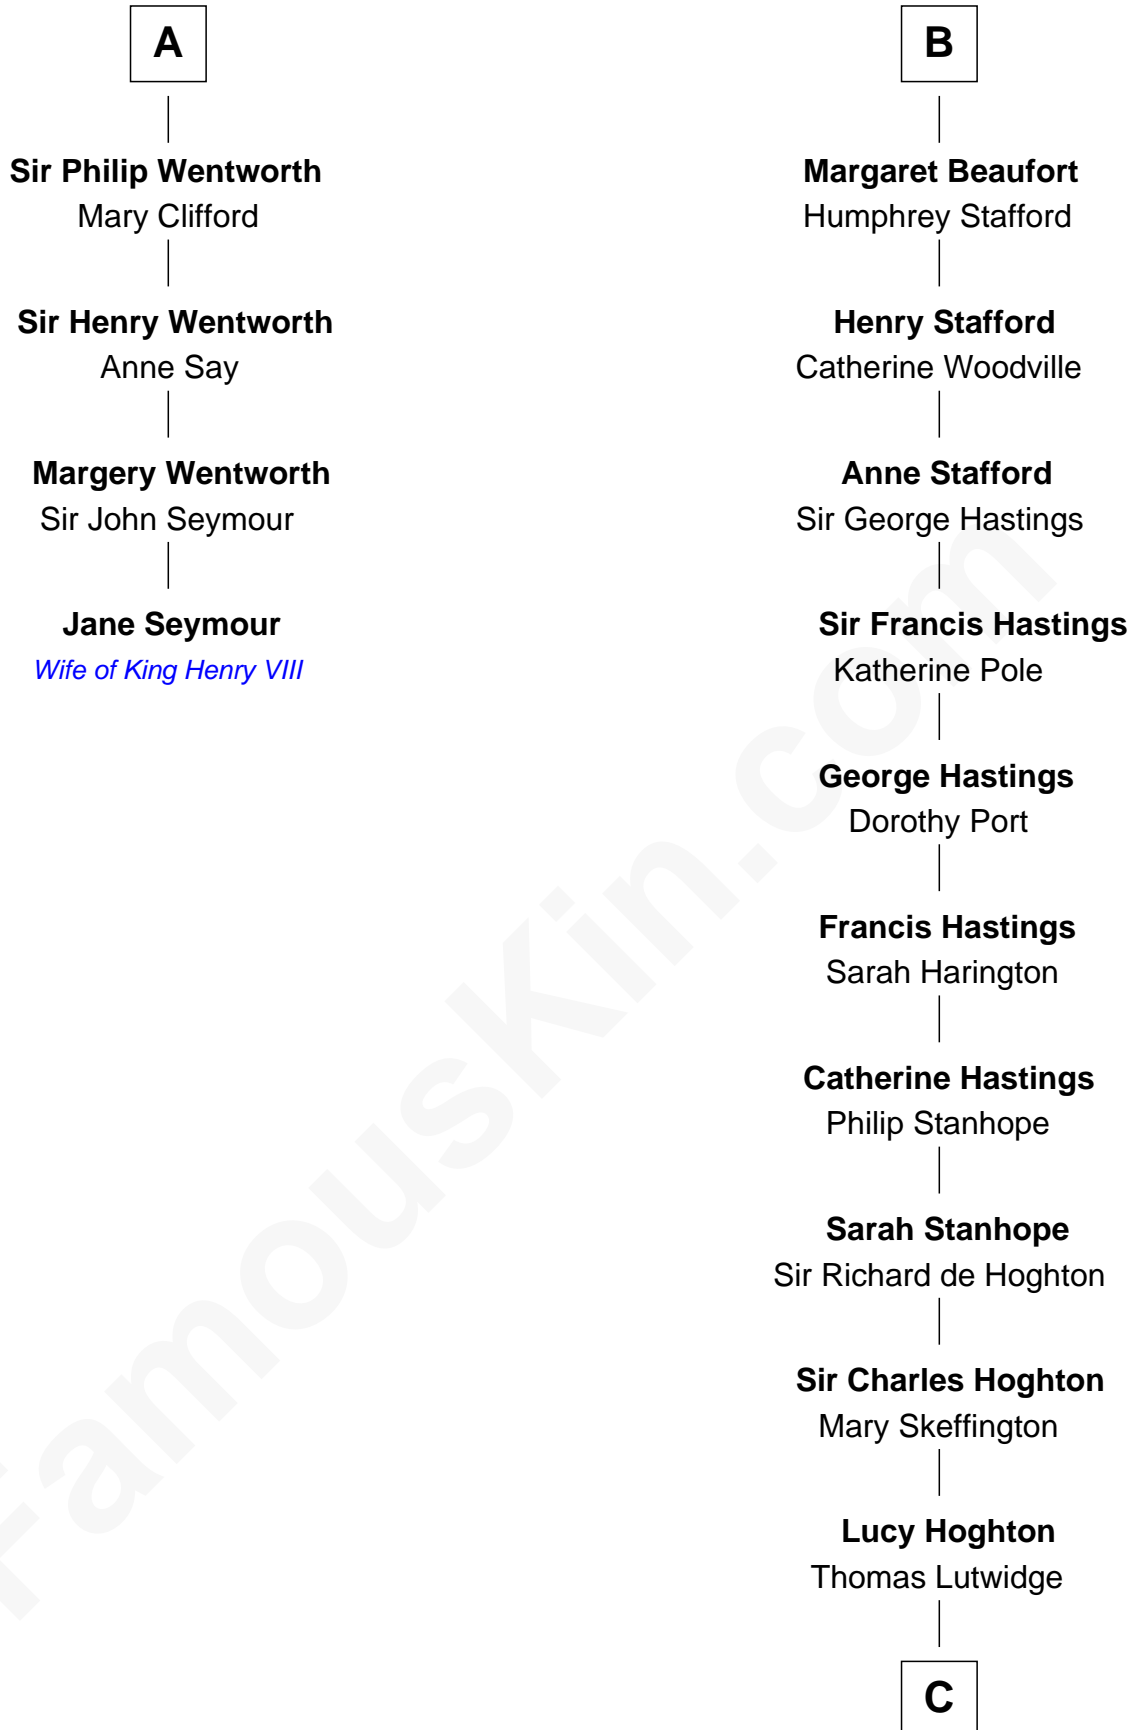

FamousKin.com Relationship Chart of

Jane Seymour

3rd Wife of King Henry VIII

10th cousin 10 times removed of

Lewis Carroll

Author of Alice in Wonderland

C

Henry Lutwidge

Jane Molyneux

Charles Lutwidge

Elizabeth Anne Dodgson

Frances Jane Lutwidge

Rev. Charles Dodgson

Lewis Carroll

Author of Alice in Wonderland

FamousKin.com