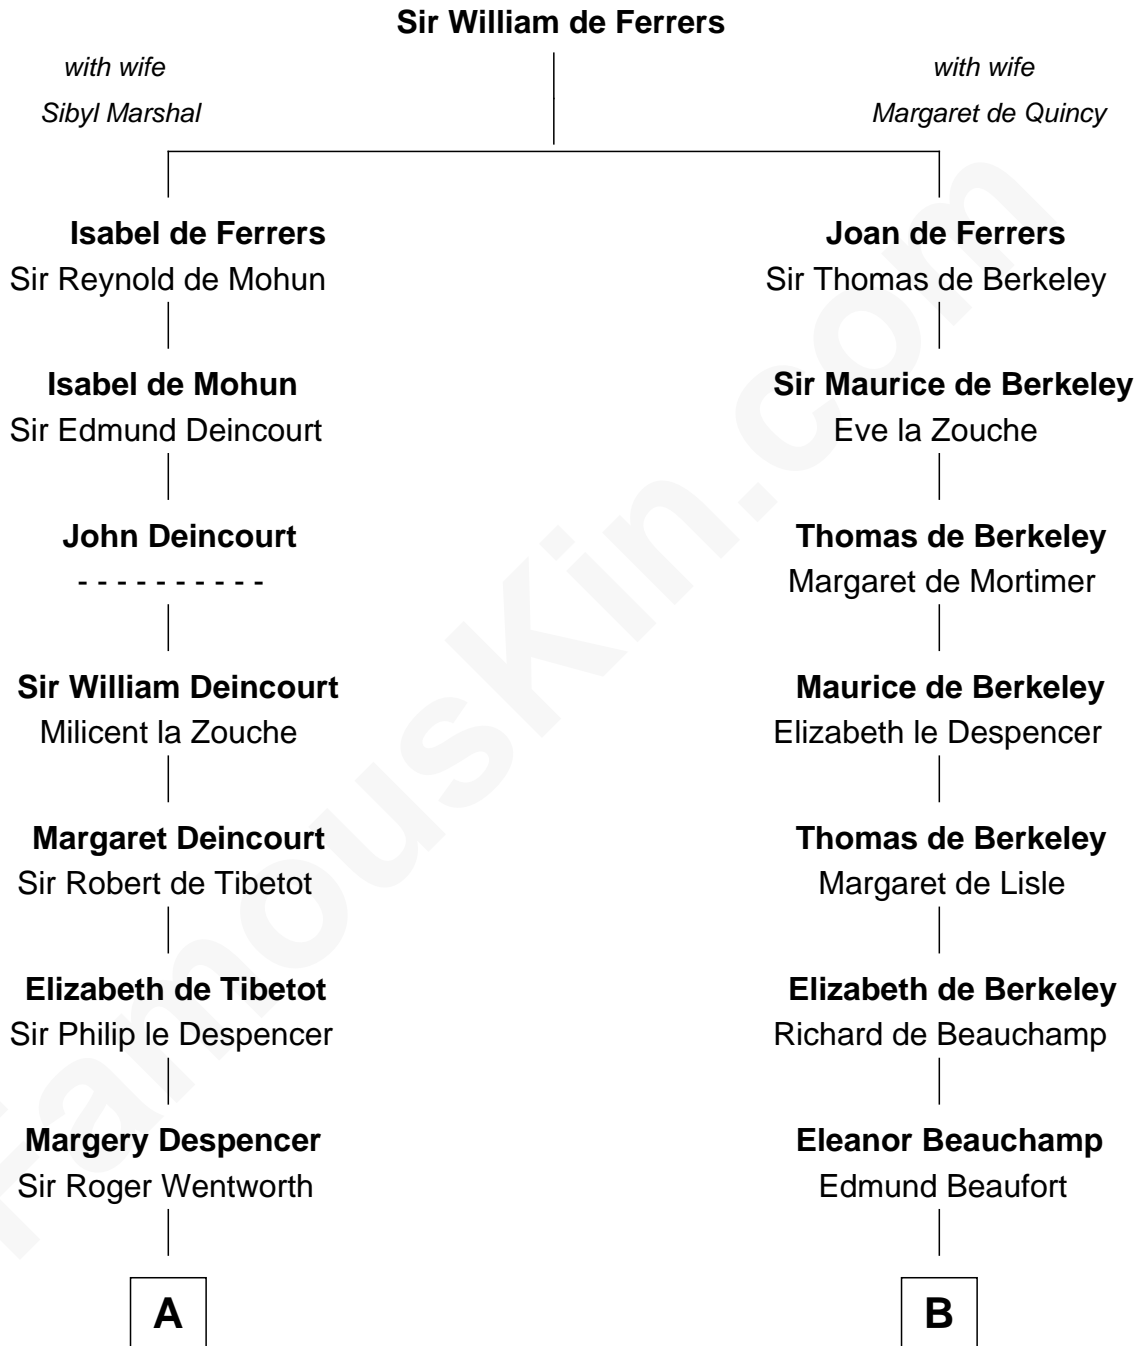

FamousKin.com Relationship Chart of

Jane Seymour

3rd Wife of King Henry VIII

10th cousin 10 times removed of

Lewis Carroll

Author of Alice in Wonderland

C

Henry Lutwidge

Jane Molyneux

Charles Lutwidge

Elizabeth Anne Dodgson

Frances Jane Lutwidge

Rev. Charles Dodgson

Lewis Carroll

Author of Alice in Wonderland

FamousKin.com