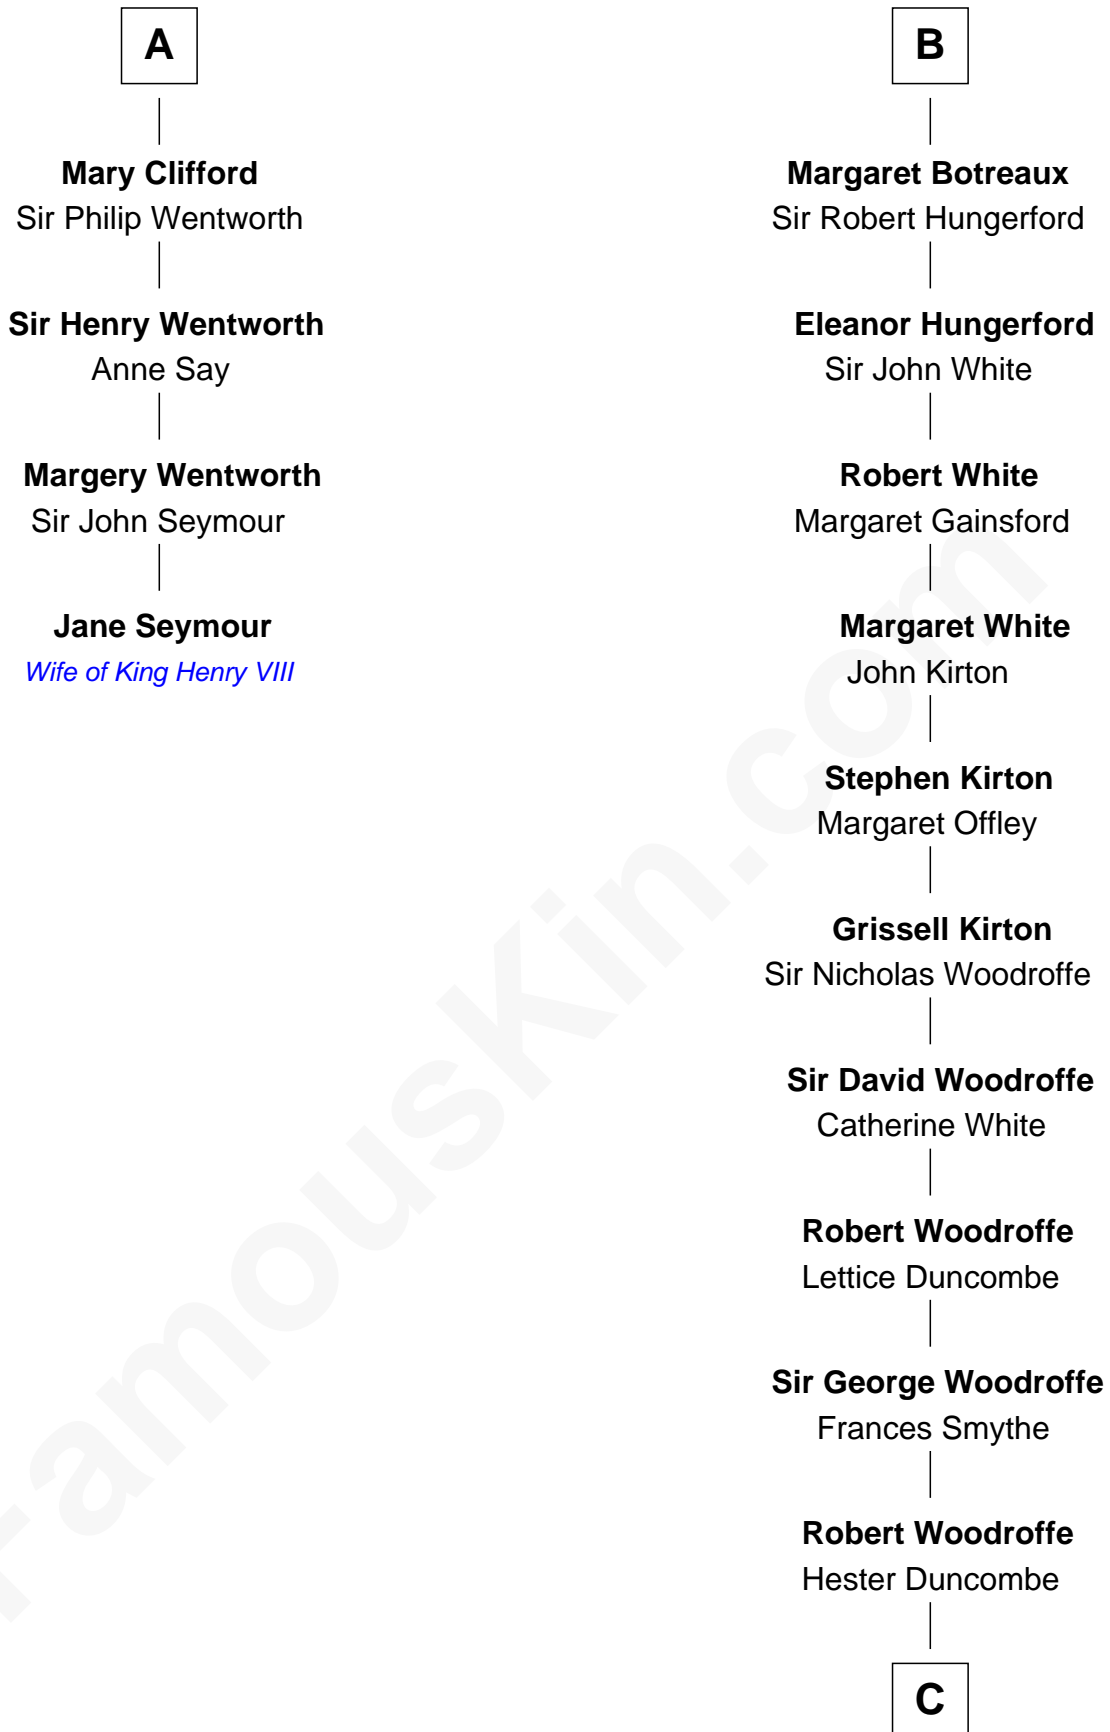

# FamousKin.com Relationship Chart of

**Jane Seymour**

*3rd Wife of King Henry VIII*

10th cousin 11 times removed of

**Guillermo Billinghurst**

*31st President of Peru*

**Sir Roger de Quincy**  
Helen of Galloway

**C**

**Lettice Woodroffe**

William Billinghurst

**Rev. William Billinghurst**

Catharine Bellas

**Robert Billinghurst**

Maria Francisca Agrelo

**Guillermo Eugenio Billinghurst**

Belisaria Angulo

**Guillermo Billinghurst**

*31st President of Peru*