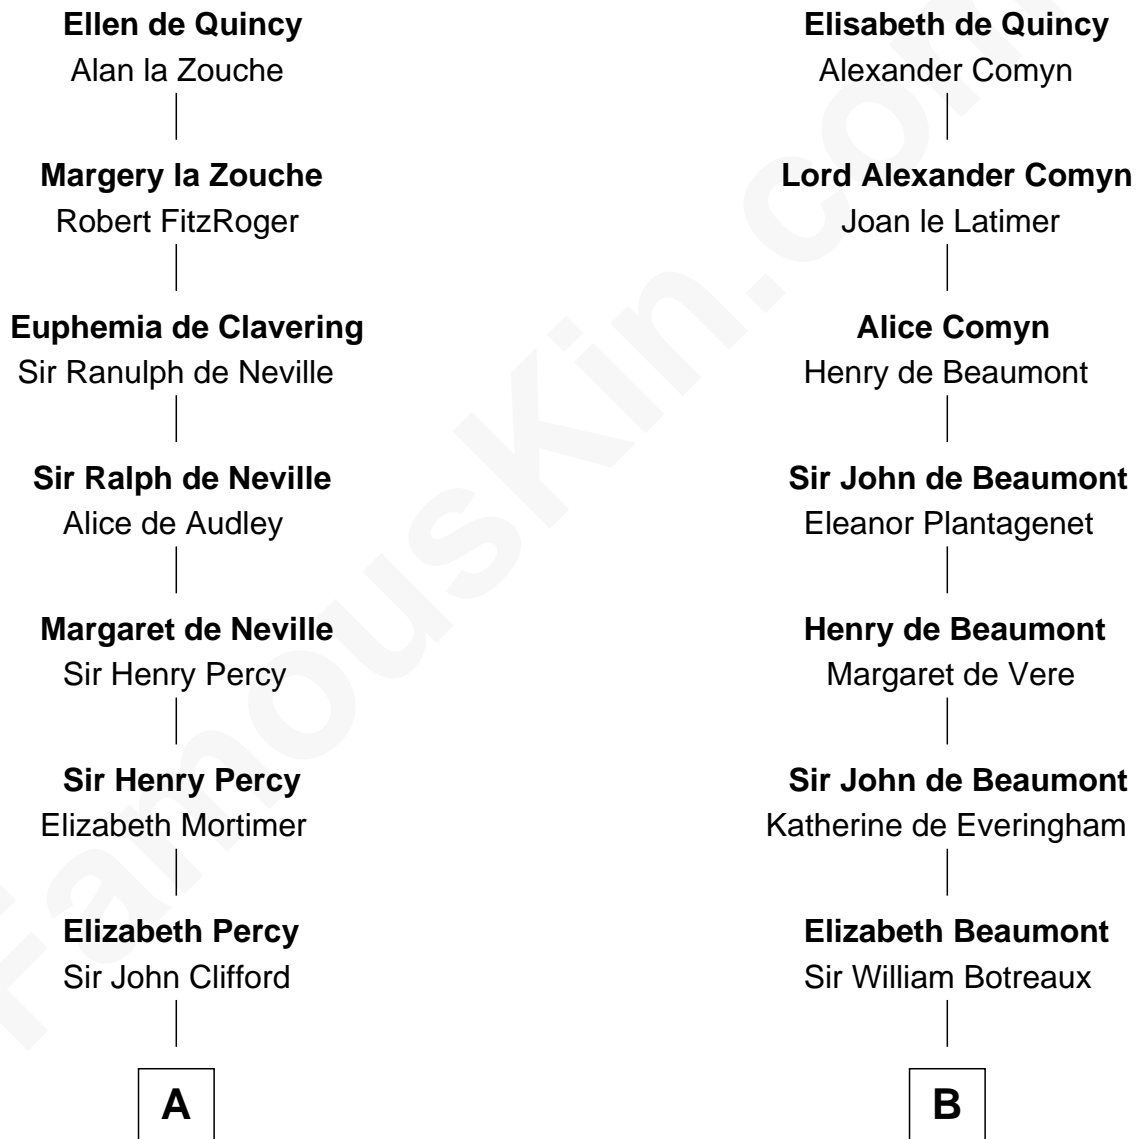

# FamousKin.com Relationship Chart of

**Jane Seymour**

*3rd Wife of King Henry VIII*

10th cousin 11 times removed of

**Guillermo Billinghurst**

*31st President of Peru*

**Sir Roger de Quincy**  
Helen of Galloway

**C**

**Lettice Woodroffe**

William Billinghurst

**Rev. William Billinghurst**

Catharine Bellas

**Robert Billinghurst**

Maria Francisca Agrelo

**Guillermo Eugenio Billinghurst**

Belisaria Angulo

**Guillermo Billinghurst**

*31st President of Peru*