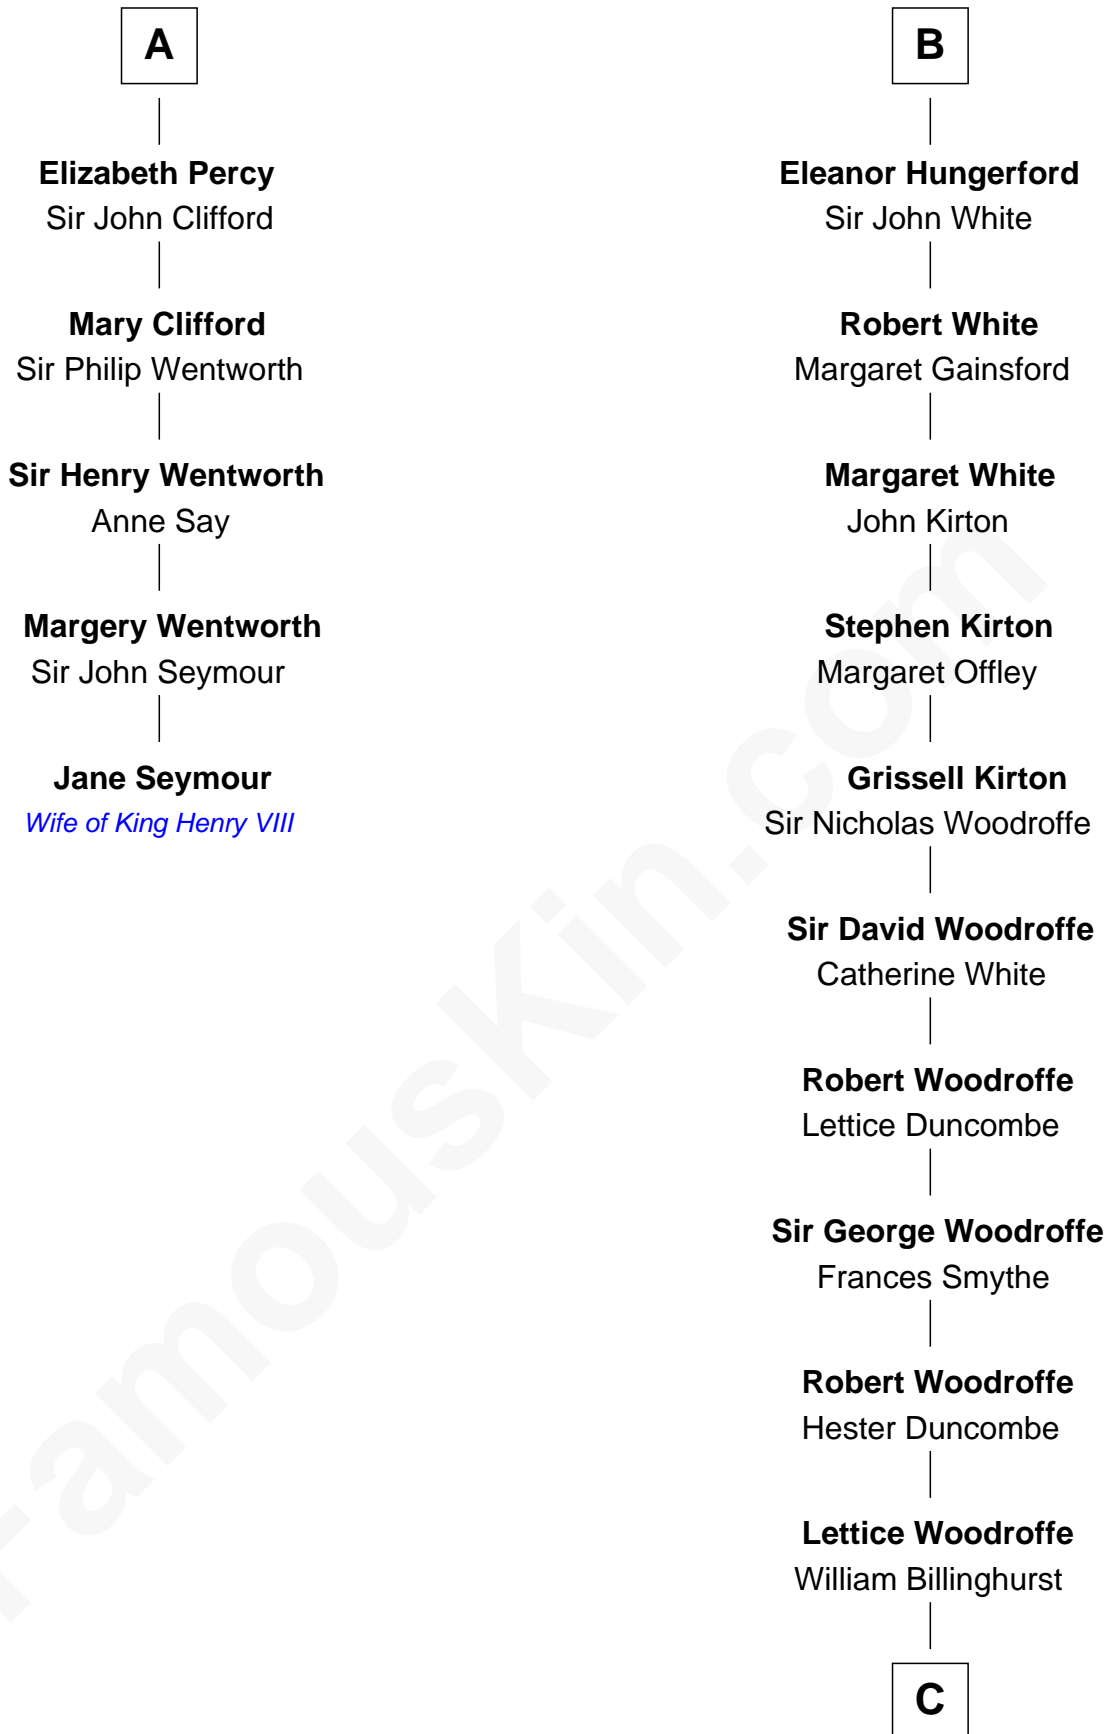

# FamousKin.com Relationship Chart of

**Jane Seymour**

*3rd Wife of King Henry VIII*

11th cousin 9 times removed of

**Guillermo Billinghurst**

*31st President of Peru*

**John de Brienne**

Berenguela of Leon

*31st President of Peru*

FamousKin.com