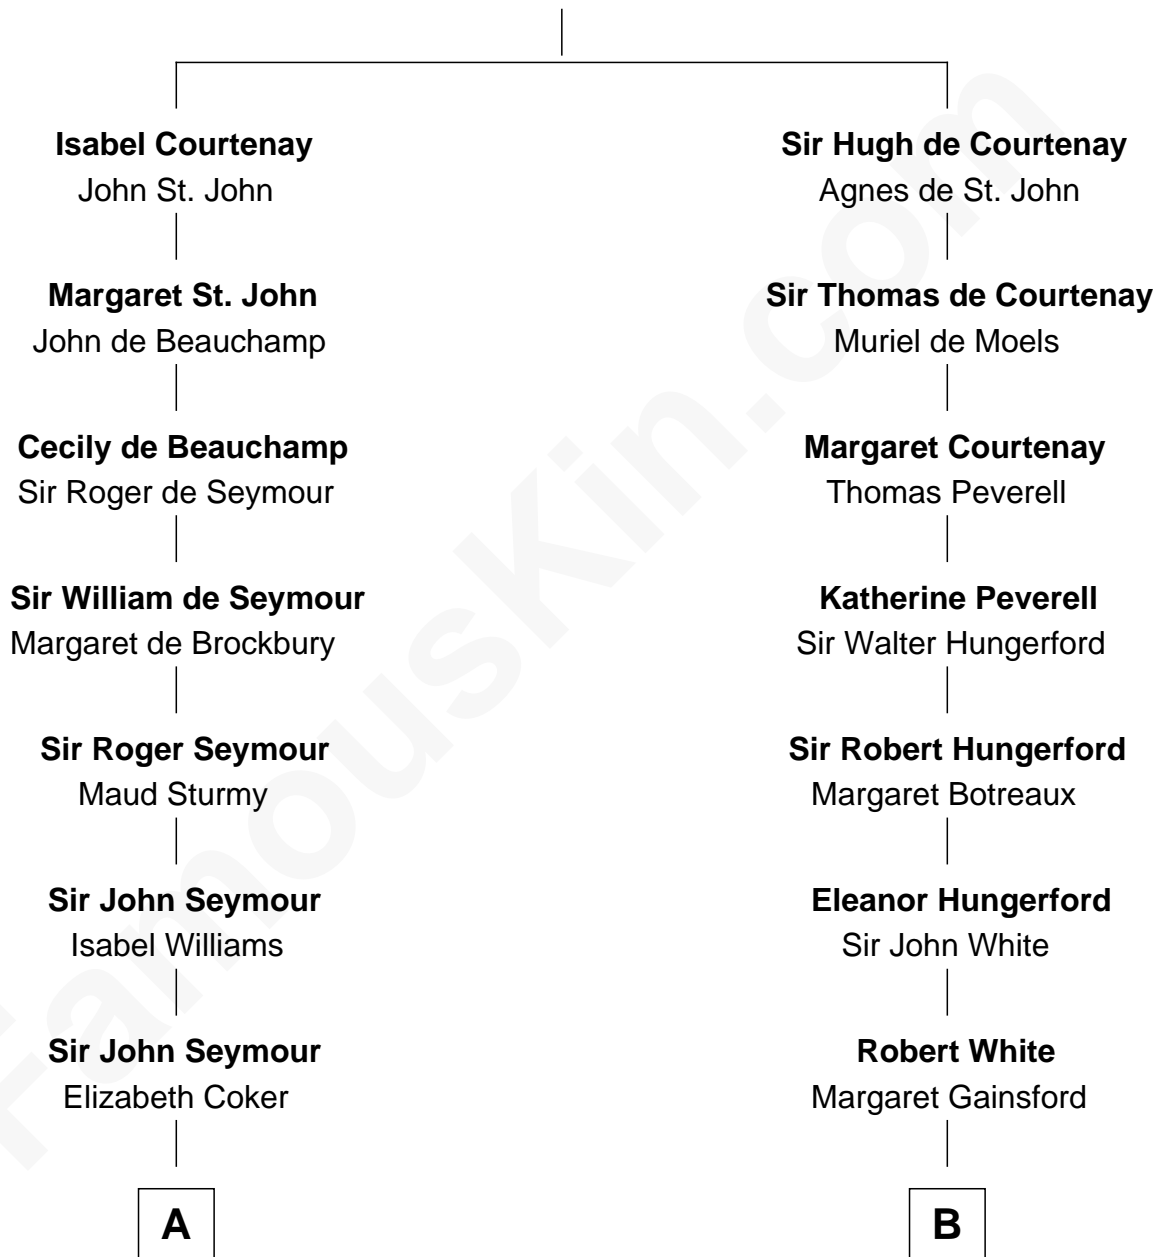

FamousKin.com

Relationship Chart of

Jane Seymour

3rd Wife of King Henry VIII

9th cousin 11 times removed of

Susana Ferrari Billinghamurst

Argentine Aviation Pioneer

Sir Hugh de Courtenay

Eleanor le Despencer

C

Daniel Mariano Billinghamurst

Mercedes Merzano

Lisandro Billinghamurst

Ana Kidd

Rosa Laureana Billinghamurst

Alfredo Ferrari

Susana Ferrari Billinghamurst

Argentine Aviation Pioneer

FamousKin.com